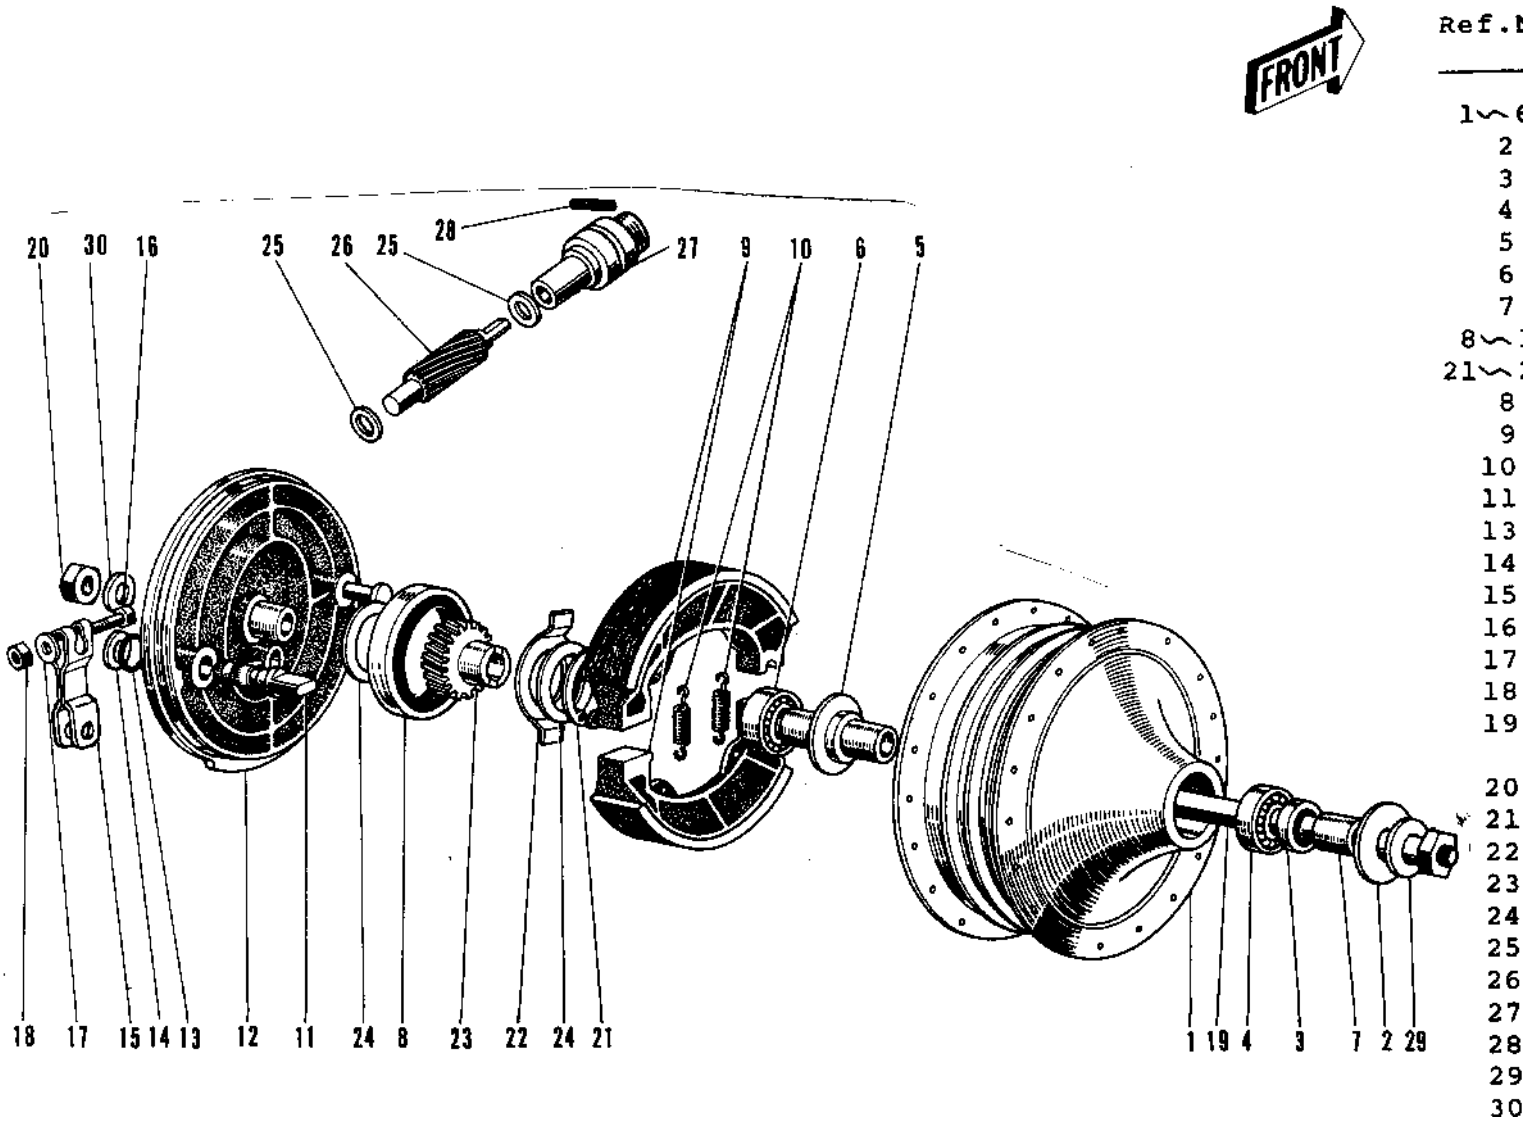

1974 G3SS-D PARTS DIAGRAM

FRONT HUB/BRAKE ('69-'73)

1974 G3SS-D PARTS LIST

FRONT HUB/BRAKE ('69-'73)

ITEM NAME	PART NUMBER	QUANTITY
DRUM-ASSY,FR BRK (Ref # 1~6)	41034-1040	1
DUST SHIELD FRNT DRUM (Ref # 2)	41042-002	1
OIL SEAL FRONT DRUM (Ref # 3)	92050-003	1
BEARING BALL #6200 (Ref # 4)	601B6200	1
SPACER FRONT HUB (Ref # 5)	41039-002	1
BEARING BALL #6300Z (Ref # 6)	601B6300Z	1
COLLAR FRONT HUB R.H (Ref # 7)	41069-002	1
PANEL-ASY,FR BRK BUFF (Ref # 8~18 2)	41035-071-80	1
OIL SEAL BRAKE PANEL (Ref # 8)	92050-002	1
SHOE-BRAKE (Ref # 9)	41048-1085	1
SPRING,BRAKE SHOE (Ref # 10)	92081-1766	1
CAM SHAFT-FRONT BRAKE (Ref # 11)	41050-018	1
"O" RING,11MM (Ref # 13)	92055-004	1
WASHER BRAKE CAM SHT (Ref # 14)	41052-001	1
LEVER FRONT BRAKE CAM (Ref # 15)	41053-005	1
BOLT-UPSET (Ref # 16)	112G0630	1
WASHER PLAIN 6MM (Ref # 17)	410B0600	1
NUT 6MM (Ref # 18)	311B0600	1
AXLE-FRONT (Ref # 19)	41068-039	1
NUT 10MM (Ref # 20)	42045-005	1
CIRCLIP 15MM (Ref # 21)	480J1500	1
RECIEVER SPEED GEAR (Ref # 22)	41064-002	1
GEAR SPEEDOMETER (Ref # 23)	41059-006	1
WASHER SPEED GR THRST (Ref # 24)	41065-002	1
WASHER THRST SPD PINI (Ref # 25)	41063-001	1
PINION SPEEDOMETER (Ref # 26)	41060-004	1
BUSH SPEEDMETER CABLE (Ref # 27)	41062-001	1
SCREW BUSHING SET (Ref # 28)	41070-001	1
WASHER PLAIN 10MM (Ref # 29)	411B1000	1

1974 G3SS-D PARTS LIST

FRONT HUB/BRAKE ('69-'73)

ITEM NAME	PART NUMBER	QUANTITY
WASHER SPRING 10MM (Ref # 30)	461F1000	1