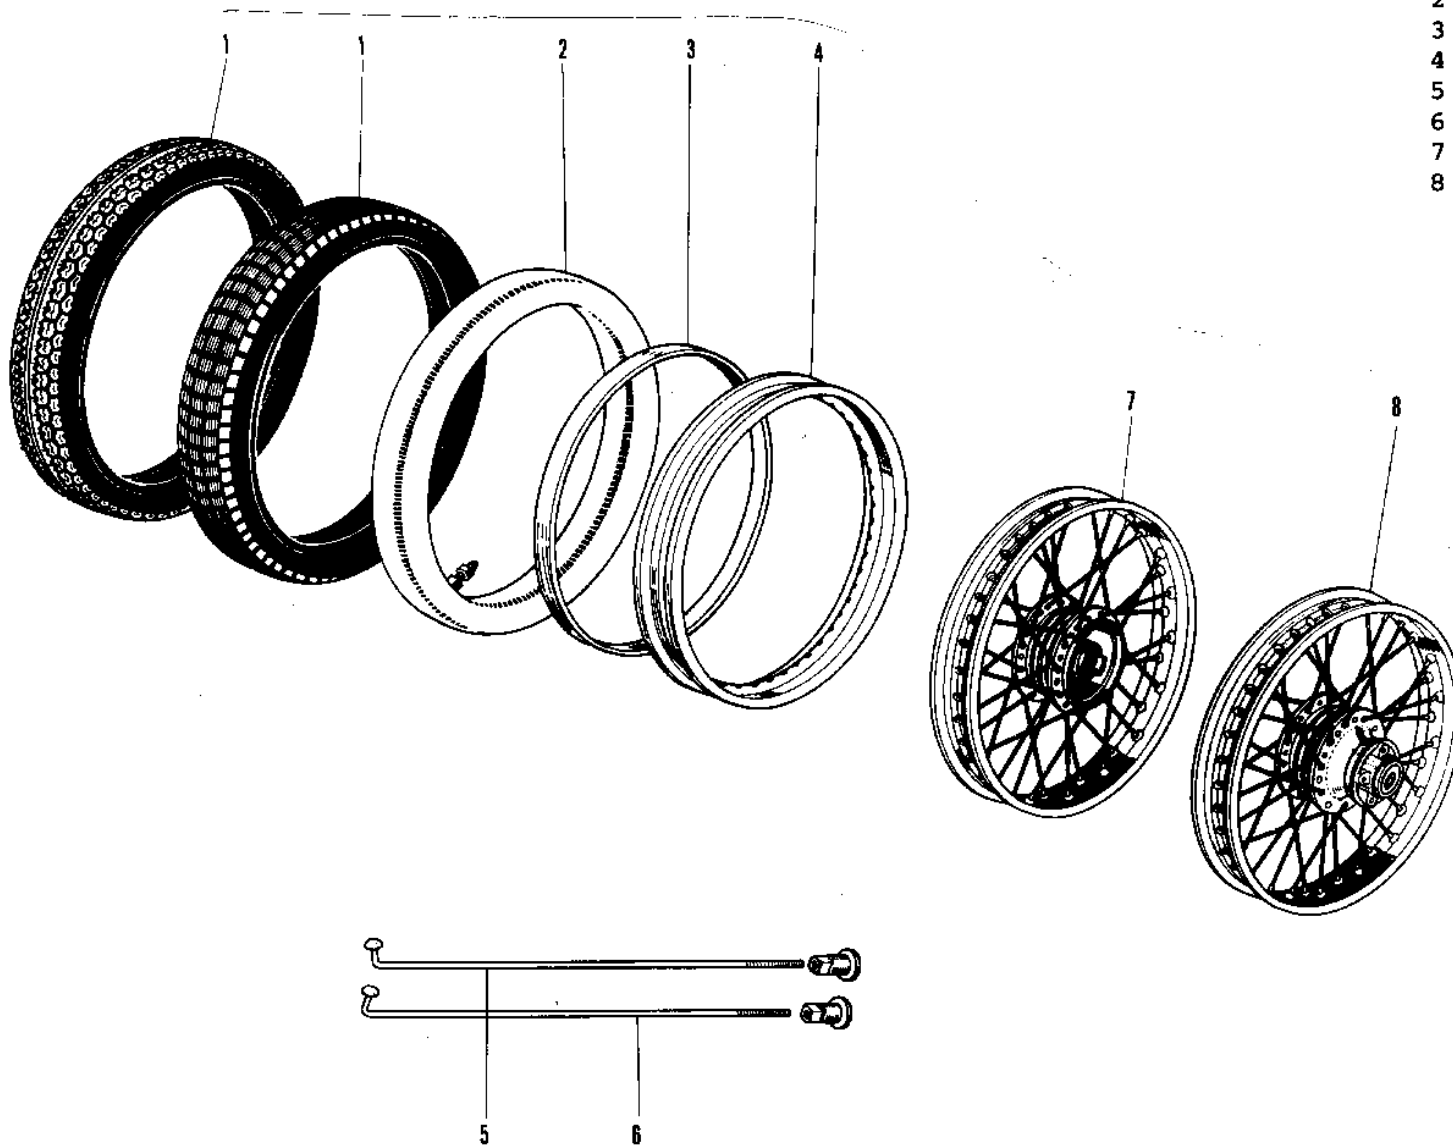

## 1969 Bushmaster PARTS DIAGRAM

WHEELS/TIRES ('69-'73)

Ref. No.

## 1969 Bushmaster PARTS LIST

WHEELS/TIRES ('69-'73)

ITEM NAME	PART NUMBER	QUANTITY
TIRE 2.75-18 Y620 (Ref # 1)	41019-007	1
TUBE 250/275-18 (Ref # 2)	41022-032	1
BAND,RIM,4.00/5.10-18 (Ref # 3)	41023-1006	1
RIM 1.60AX18W (Ref # 4)	41025-011	1
SPOKE-ASY,RR INNER (Ref # 5)	41027-056	1
SPOKE-ASY,RR OUTER (Ref # 6)	41028-056	1
WHEEL ASSY,FRONT (Ref # 7)	41074-038	1
WHEEL ASSY REAR (Ref # 8)	42048-001	1
WHEEL ASSY-REAR (Ref # 8)	42048-005	1