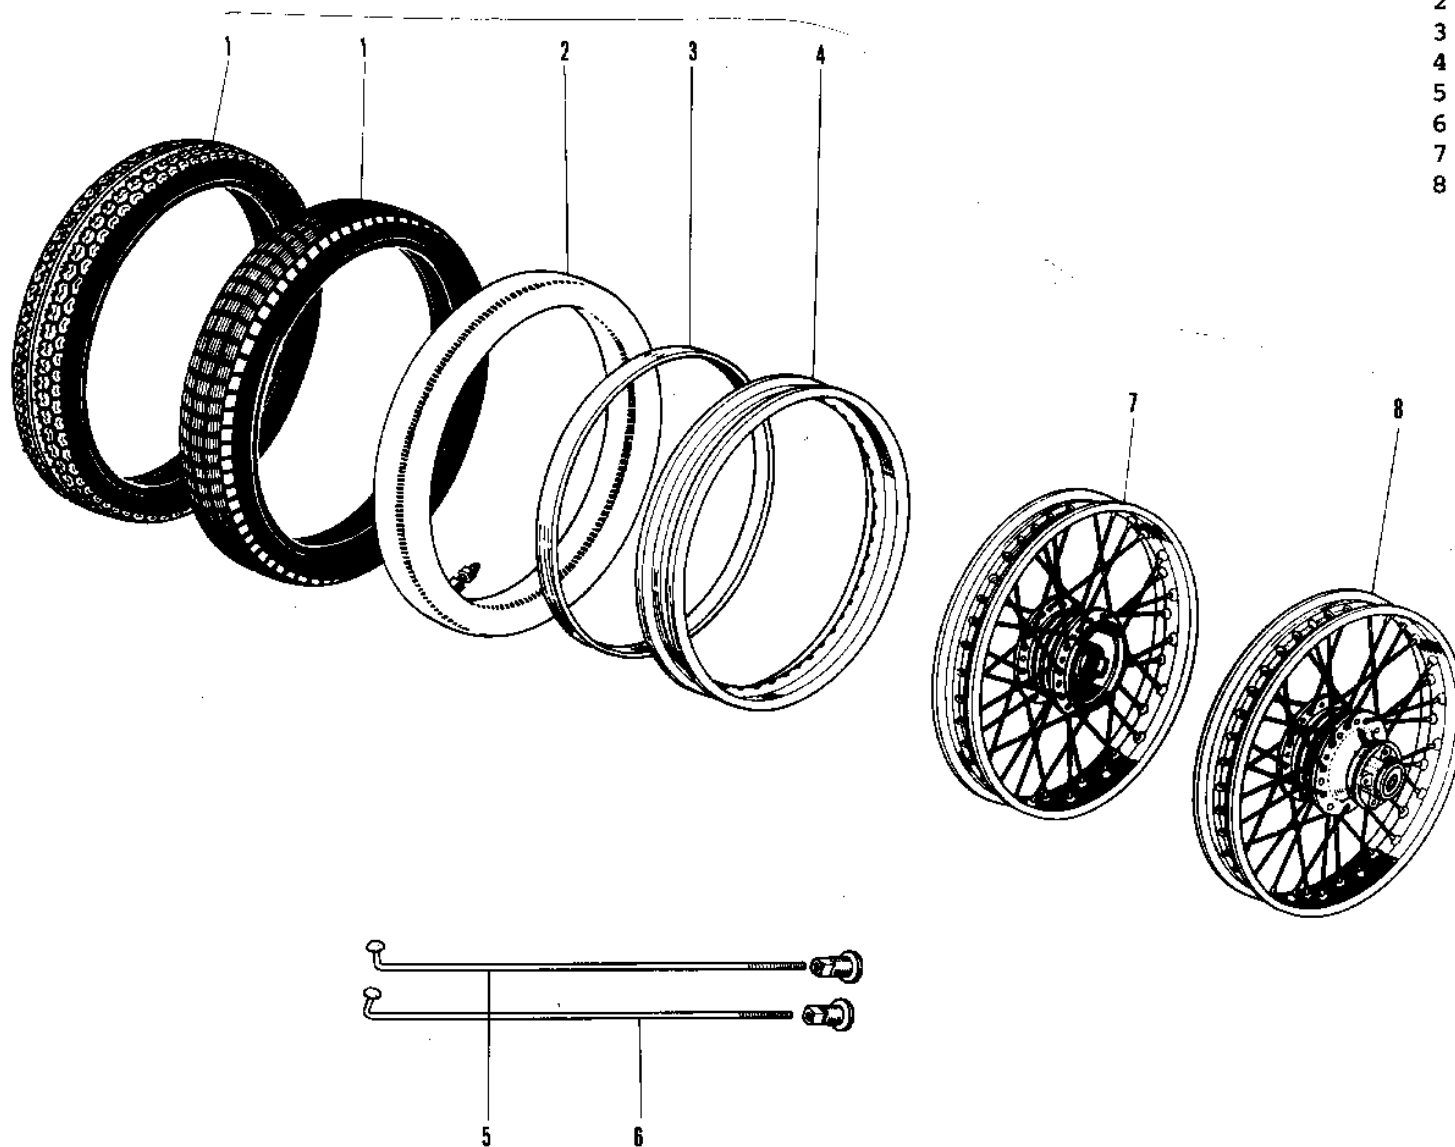

1969 Bushmaster PARTS DIAGRAM

WHEELS/TIRES ('69-'73)

Ref. No.

1969 Bushmaster PARTS LIST

WHEELS/TIRES ('69-'73)

ITEM NAME	PART NUMBER	QUANTITY
TIRE 2.75-18 Y620 (Ref # 1)	41019-007	1
TUBE 250/275-18 (Ref # 2)	41022-032	1
BAND,RIM,4.00/5.10-18 (Ref # 3)	41023-1006	1
RIM 1.60AX18W (Ref # 4)	41025-011	1
SPOKE-ASY,RR INNER (Ref # 5)	41027-056	1
SPOKE-ASY,RR OUTER (Ref # 6)	41028-056	1
WHEEL ASSY,FRONT (Ref # 7)	41074-038	1
WHEEL ASSY REAR (Ref # 8)	42048-001	1
WHEEL ASSY-REAR (Ref # 8)	42048-005	1