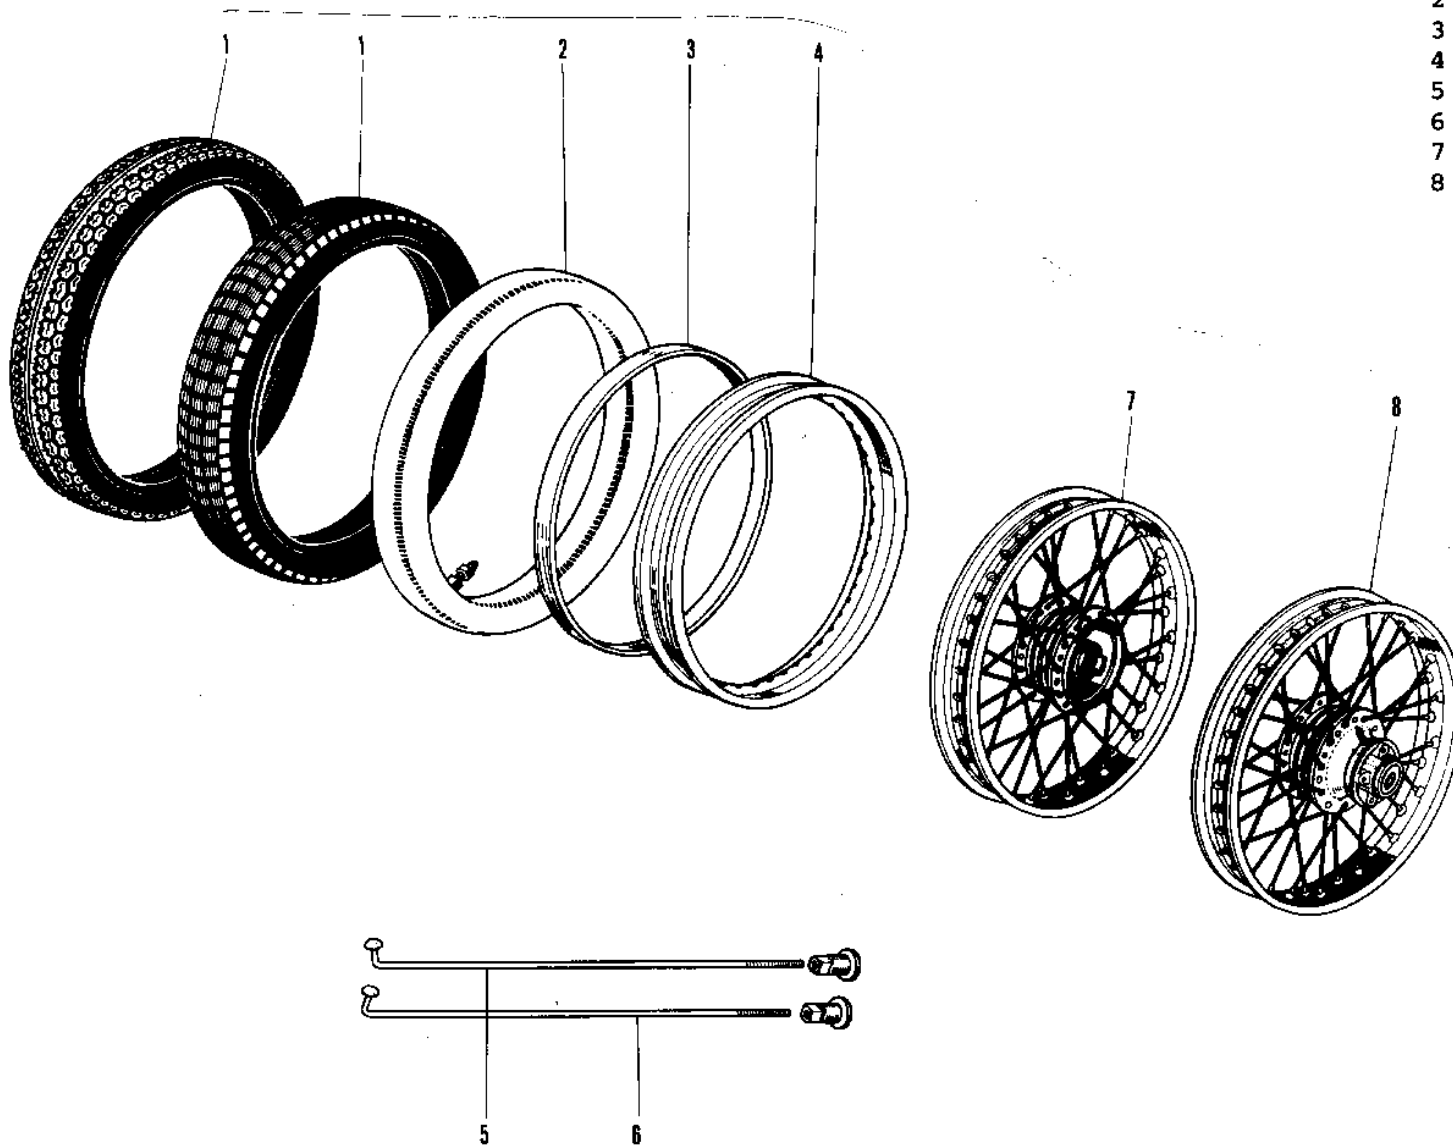

1974 G3SS-D PARTS DIAGRAM

WHEELS/TIRES ('69-'73)

Ref. No.

1974 G3SS-D PARTS LIST

WHEELS/TIRES ('69-'73)

ITEM NAME	PART NUMBER	QUANTITY
TIRE 2.75-18 Y620 (Ref # 1)	41019-007	1
TUBE 250/275-18 (Ref # 2)	41022-032	1
BAND,RIM,4.00/5.10-18 (Ref # 3)	41023-1006	1
RIM 1.60AX18W (Ref # 4)	41025-011	1
SPOKE-ASY,RR INNER (Ref # 5)	41027-056	1
SPOKE-ASY,RR OUTER (Ref # 6)	41028-056	1
WHEEL ASSY,FRONT (Ref # 7)	41074-038	1
WHEEL ASSY REAR (Ref # 8)	42048-001	1
WHEEL ASSY-REAR (Ref # 8)	42048-005	1