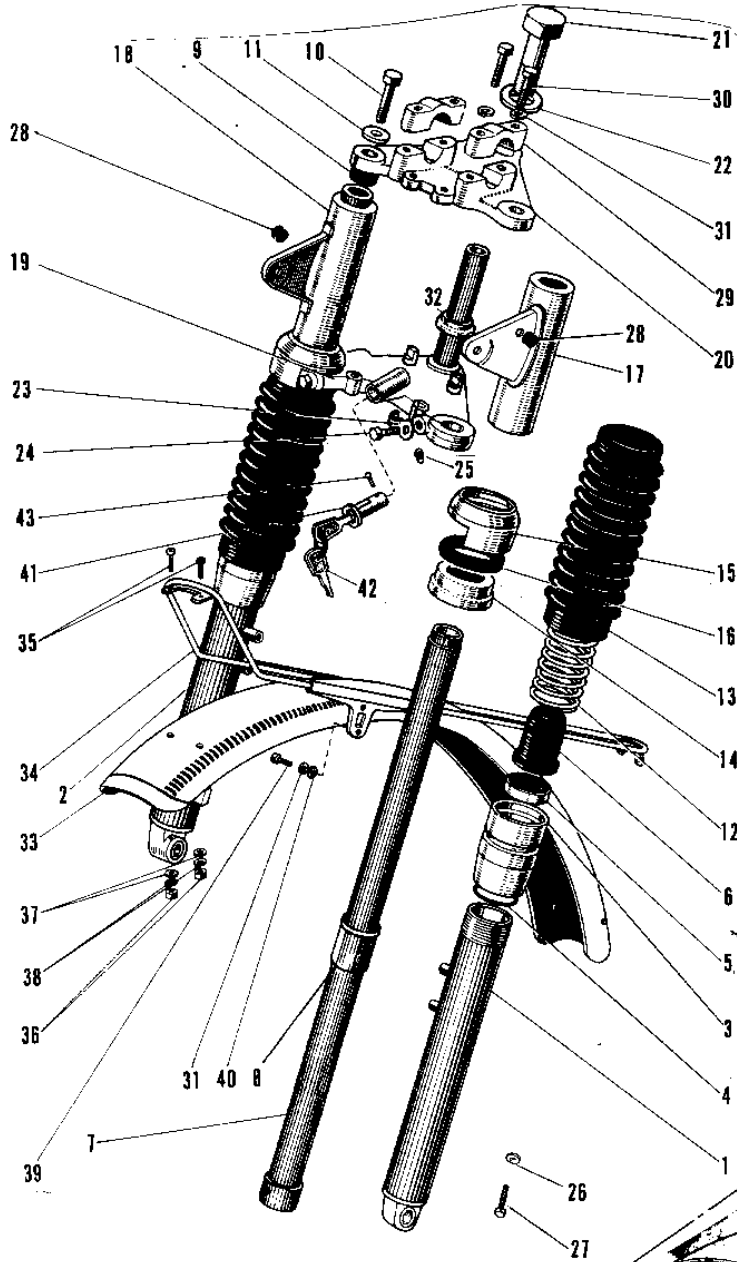

1969 Bushmaster PARTS DIAGRAM

FRONT FORK ('69-'73)

Ref. N

1 ~ 2

- 1
- 2
- 3
- 4
- 5
- 6
- 7
- 8
- 9
- 10
- 11
- 12
- 13
- 14
- 15
- 16
- 17
- 18
- 19
- 20
- 21
- 22
- 23
- 24
- 25
- 26
- 27
- 28
- 29
- 30
- 31
- 32

FRONT

1969 Bushmaster PARTS LIST

FRONT FORK ('69-'73)

ITEM NAME	PART NUMBER	QUANTITY
FRONT FORK ASSY (Ref # 1-27)	44001-058	1
FORK-FRONT,BLACK (Ref # 1-27)	44001-058-21	1
TUBE,LH,FORK OUTER (Ref # 1)	44005-029-15	1
TUBE,RH,FORK OUTER (Ref # 2)	44006-028-15	1
NUT FORK OUTER TUBE (Ref # 3)	44007-008	1
'O' RING OUTER TUBE (Ref # 4)	44046-005	1
OIL SEAL,FORK (Ref # 5)	44009-021	1
DUST SHIELD FORK (Ref # 6)	44010-015	1
TUBE FORK INNER (Ref # 7)	44013-010	1
GUIDE FORK INNER TUBE (Ref # 8)	44015-003	1
GASKET INNER TUBE UPP (Ref # 9)	44046-002	1
BOLT FORK TOP (Ref # 10)	44041-020	1
WASHER FORK TOP (Ref # 11)	44043-017	1
SPRING FORK (Ref # 12)	44026-020	1
COVER FORK DUST (Ref # 13)	44027-004	1
GUIDE FORK SPRING (Ref # 14)	44029-011	1
RING FORK COVER (Ref # 15)	44030-004	1
GASKET FORK COVER (Ref # 16)	44045-014	1
COVER L.H FORK (Ref # 17)	44033-013	1
COVER-L.H FORK,BLACK (Ref # 17)	44033-013-21	1
COVER R.H FORK (Ref # 18)	44034-012	1
COVER-R.H FORK,BLACK (Ref # 18)	44034-012-21	1
STEM STEERING (Ref # 19)	44037-020	1
HEAD STEERING STEM (Ref # 20)	44039-013	1
BOLT STRNG STEM HEAD (Ref # 21)	44041-007	1
WASHER FORK COVER (Ref # 22)	44043-032	1
CLAMP CABLE (Ref # 23)	92037-022	1
BOLT HEX HEAD 10X32 (Ref # 24)	113B1032	1
WASHER SPRING 10MM (Ref # 25)	461F1000	1

1969 Bushmaster PARTS LIST

FRONT FORK ('69-'73)

ITEM NAME	PART NUMBER	QUANTITY
KEY SET NO.324 (Ref # 42)	27008-034-24	1
SCREW RIVET (Ref # 43)	92099-001	1
FENDER-FR (Ref # 44)	35004-059	1
PLATE FRONT FENDER (Ref # 45)	35013-003	1
BRACKET FRONT FENDER (Ref # 46)	35012-010	1
BOLT-UPSET,6X12 (Ref # 47)	112G0612	1
BOLT 6X22 (Ref # 51)	112B0622	1