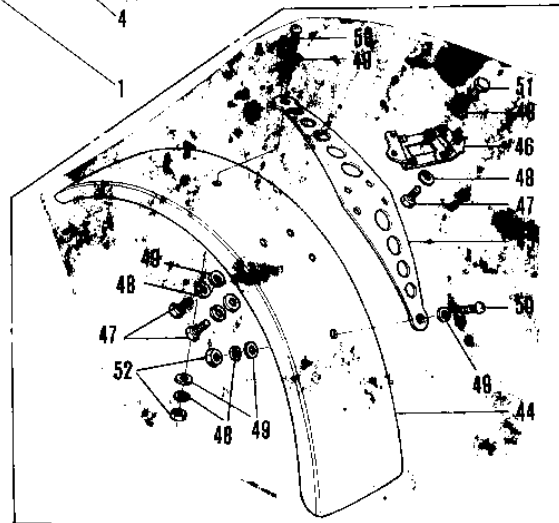

1969 Bushmaster PARTS DIAGRAM

FRONT FORK ('69-'73)

Ref. N

1 ~ 2

- 1
- 2
- 3
- 4
- 5
- 6
- 7
- 8
- 9
- 10
- 11
- 12
- 13
- 14
- 15
- 16
- 17
- 18
- 19
- 20
- 21
- 22
- 23
- 24
- 25
- 26
- 27
- 28
- 29
- 30
- 31
- 32

FRONT

1969 Bushmaster PARTS LIST

FRONT FORK ('69-'73)

ITEM NAME	PART NUMBER	QUANTITY
FRONT FORK ASSY (Ref # 1-27)	44001-058	1
FORK-FRONT,BLACK (Ref # 1-27)	44001-058-21	1
TUBE,LH,FORK OUTER (Ref # 1)	44005-029-15	1
TUBE,RH,FORK OUTER (Ref # 2)	44006-028-15	1
NUT FORK OUTER TUBE (Ref # 3)	44007-008	1
'O' RING OUTER TUBE (Ref # 4)	44046-005	1
OIL SEAL,FORK (Ref # 5)	44009-021	1
DUST SHIELD FORK (Ref # 6)	44010-015	1
TUBE FORK INNER (Ref # 7)	44013-010	1
GUIDE FORK INNER TUBE (Ref # 8)	44015-003	1
GASKET INNER TUBE UPP (Ref # 9)	44046-002	1
BOLT FORK TOP (Ref # 10)	44041-020	1
WASHER FORK TOP (Ref # 11)	44043-017	1
SPRING FORK (Ref # 12)	44026-020	1
COVER FORK DUST (Ref # 13)	44027-004	1
GUIDE FORK SPRING (Ref # 14)	44029-011	1
RING FORK COVER (Ref # 15)	44030-004	1
GASKET FORK COVER (Ref # 16)	44045-014	1
COVER L.H FORK (Ref # 17)	44033-013	1
COVER-L.H FORK,BLACK (Ref # 17)	44033-013-21	1
COVER R.H FORK (Ref # 18)	44034-012	1
COVER-R.H FORK,BLACK (Ref # 18)	44034-012-21	1
STEM STEERING (Ref # 19)	44037-020	1
HEAD STEERING STEM (Ref # 20)	44039-013	1
BOLT STRNG STEM HEAD (Ref # 21)	44041-007	1
WASHER FORK COVER (Ref # 22)	44043-032	1
CLAMP CABLE (Ref # 23)	92037-022	1
BOLT HEX HEAD 10X32 (Ref # 24)	113B1032	1
WASHER SPRING 10MM (Ref # 25)	461F1000	1