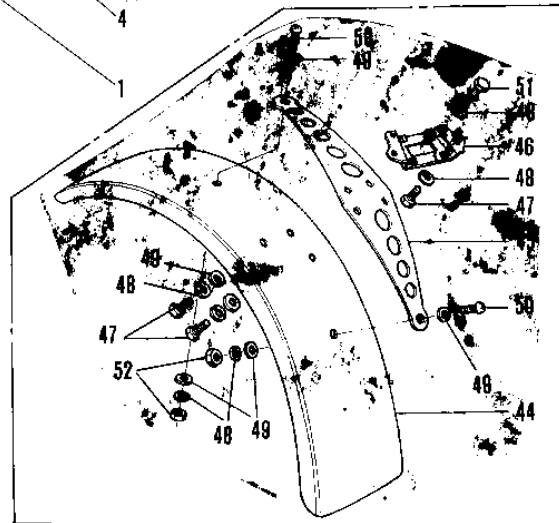

FRONT

1974 G3SS-D PARTS LIST

FRONT FORK ('69-'73)

ITEM NAME	PART NUMBER	QUANTITY
FRONT FORK ASSY (Ref # 1-27)	44001-058	1
FORK-FRONT,BLACK (Ref # 1-27)	44001-058-21	1
TUBE,LH,FORK OUTER (Ref # 1)	44005-029-15	1
TUBE,RH,FORK OUTER (Ref # 2)	44006-028-15	1
NUT FORK OUTER TUBE (Ref # 3)	44007-008	1
'O' RING OUTER TUBE (Ref # 4)	44046-005	1
OIL SEAL,FORK (Ref # 5)	44009-021	1
DUST SHIELD FORK (Ref # 6)	44010-015	1
TUBE FORK INNER (Ref # 7)	44013-010	1
GUIDE FORK INNER TUBE (Ref # 8)	44015-003	1
GASKET INNER TUBE UPP (Ref # 9)	44046-002	1
BOLT FORK TOP (Ref # 10)	44041-020	1
WASHER FORK TOP (Ref # 11)	44043-017	1
SPRING FORK (Ref # 12)	44026-020	1
COVER FORK DUST (Ref # 13)	44027-004	1
GUIDE FORK SPRING (Ref # 14)	44029-011	1
RING FORK COVER (Ref # 15)	44030-004	1
GASKET FORK COVER (Ref # 16)	44045-014	1
COVER L.H FORK (Ref # 17)	44033-013	1
COVER-L.H FORK,BLACK (Ref # 17)	44033-013-21	1
COVER R.H FORK (Ref # 18)	44034-012	1
COVER-R.H FORK,BLACK (Ref # 18)	44034-012-21	1
STEM STEERING (Ref # 19)	44037-020	1
HEAD STEERING STEM (Ref # 20)	44039-013	1
BOLT STRNG STEM HEAD (Ref # 21)	44041-007	1
WASHER FORK COVER (Ref # 22)	44043-032	1
CLAMP CABLE (Ref # 23)	92037-022	1
BOLT HEX HEAD 10X32 (Ref # 24)	113B1032	1
WASHER SPRING 10MM (Ref # 25)	461F1000	1