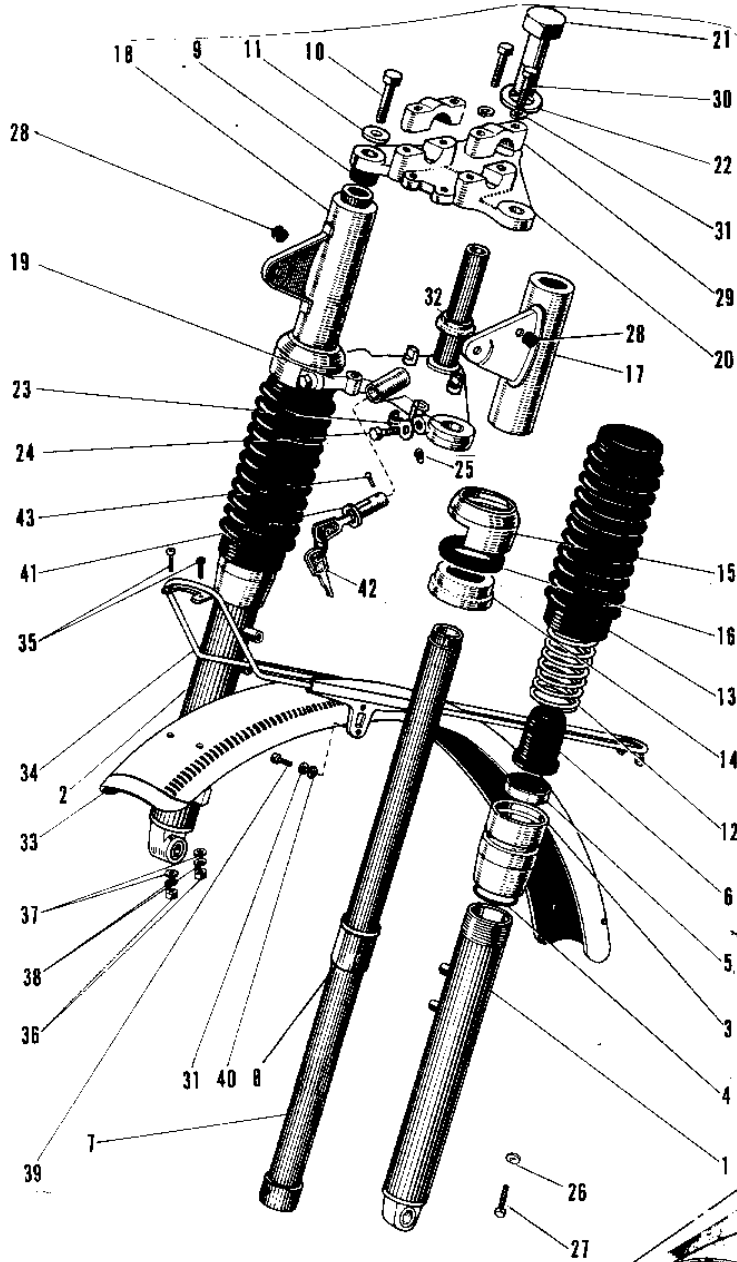

1974 G3SS-D PARTS DIAGRAM

FRONT FORK ('69-'73)

Ref. N

1 ~ 2

- 1
- 2
- 3
- 4
- 5
- 6
- 7
- 8
- 9
- 10
- 11
- 12
- 13
- 14
- 15
- 16
- 17
- 18
- 19
- 20
- 21
- 22
- 23
- 24
- 25
- 26
- 27
- 28
- 29
- 30
- 31
- 32

FRONT

1974 G3SS-D PARTS LIST

FRONT FORK ('69-'73)

ITEM NAME	PART NUMBER	QUANTITY
FRONT FORK ASSY (Ref # 1-27)	44001-058	1
FORK-FRONT,BLACK (Ref # 1-27)	44001-058-21	1
TUBE,LH,FORK OUTER (Ref # 1)	44005-029-15	1
TUBE,RH,FORK OUTER (Ref # 2)	44006-028-15	1
NUT FORK OUTER TUBE (Ref # 3)	44007-008	1
'O' RING OUTER TUBE (Ref # 4)	44046-005	1
OIL SEAL,FORK (Ref # 5)	44009-021	1
DUST SHIELD FORK (Ref # 6)	44010-015	1
TUBE FORK INNER (Ref # 7)	44013-010	1
GUIDE FORK INNER TUBE (Ref # 8)	44015-003	1
GASKET INNER TUBE UPP (Ref # 9)	44046-002	1
BOLT FORK TOP (Ref # 10)	44041-020	1
WASHER FORK TOP (Ref # 11)	44043-017	1
SPRING FORK (Ref # 12)	44026-020	1
COVER FORK DUST (Ref # 13)	44027-004	1
GUIDE FORK SPRING (Ref # 14)	44029-011	1
RING FORK COVER (Ref # 15)	44030-004	1
GASKET FORK COVER (Ref # 16)	44045-014	1
COVER L.H FORK (Ref # 17)	44033-013	1
COVER-L.H FORK,BLACK (Ref # 17)	44033-013-21	1
COVER R.H FORK (Ref # 18)	44034-012	1
COVER-R.H FORK,BLACK (Ref # 18)	44034-012-21	1
STEM STEERING (Ref # 19)	44037-020	1
HEAD STEERING STEM (Ref # 20)	44039-013	1
BOLT STRNG STEM HEAD (Ref # 21)	44041-007	1
WASHER FORK COVER (Ref # 22)	44043-032	1
CLAMP CABLE (Ref # 23)	92037-022	1
BOLT HEX HEAD 10X32 (Ref # 24)	113B1032	1
WASHER SPRING 10MM (Ref # 25)	461F1000	1

1974 G3SS-D PARTS LIST

FRONT FORK ('69-'73)

ITEM NAME	PART NUMBER	QUANTITY
KEY SET NO.324 (Ref # 42)	27008-034-24	1
SCREW RIVET (Ref # 43)	92099-001	1
FENDER-FR (Ref # 44)	35004-059	1
PLATE FRONT FENDER (Ref # 45)	35013-003	1
BRACKET FRONT FENDER (Ref # 46)	35012-010	1
BOLT-UPSET,6X12 (Ref # 47)	112G0612	1
BOLT 6X22 (Ref # 51)	112B0622	1