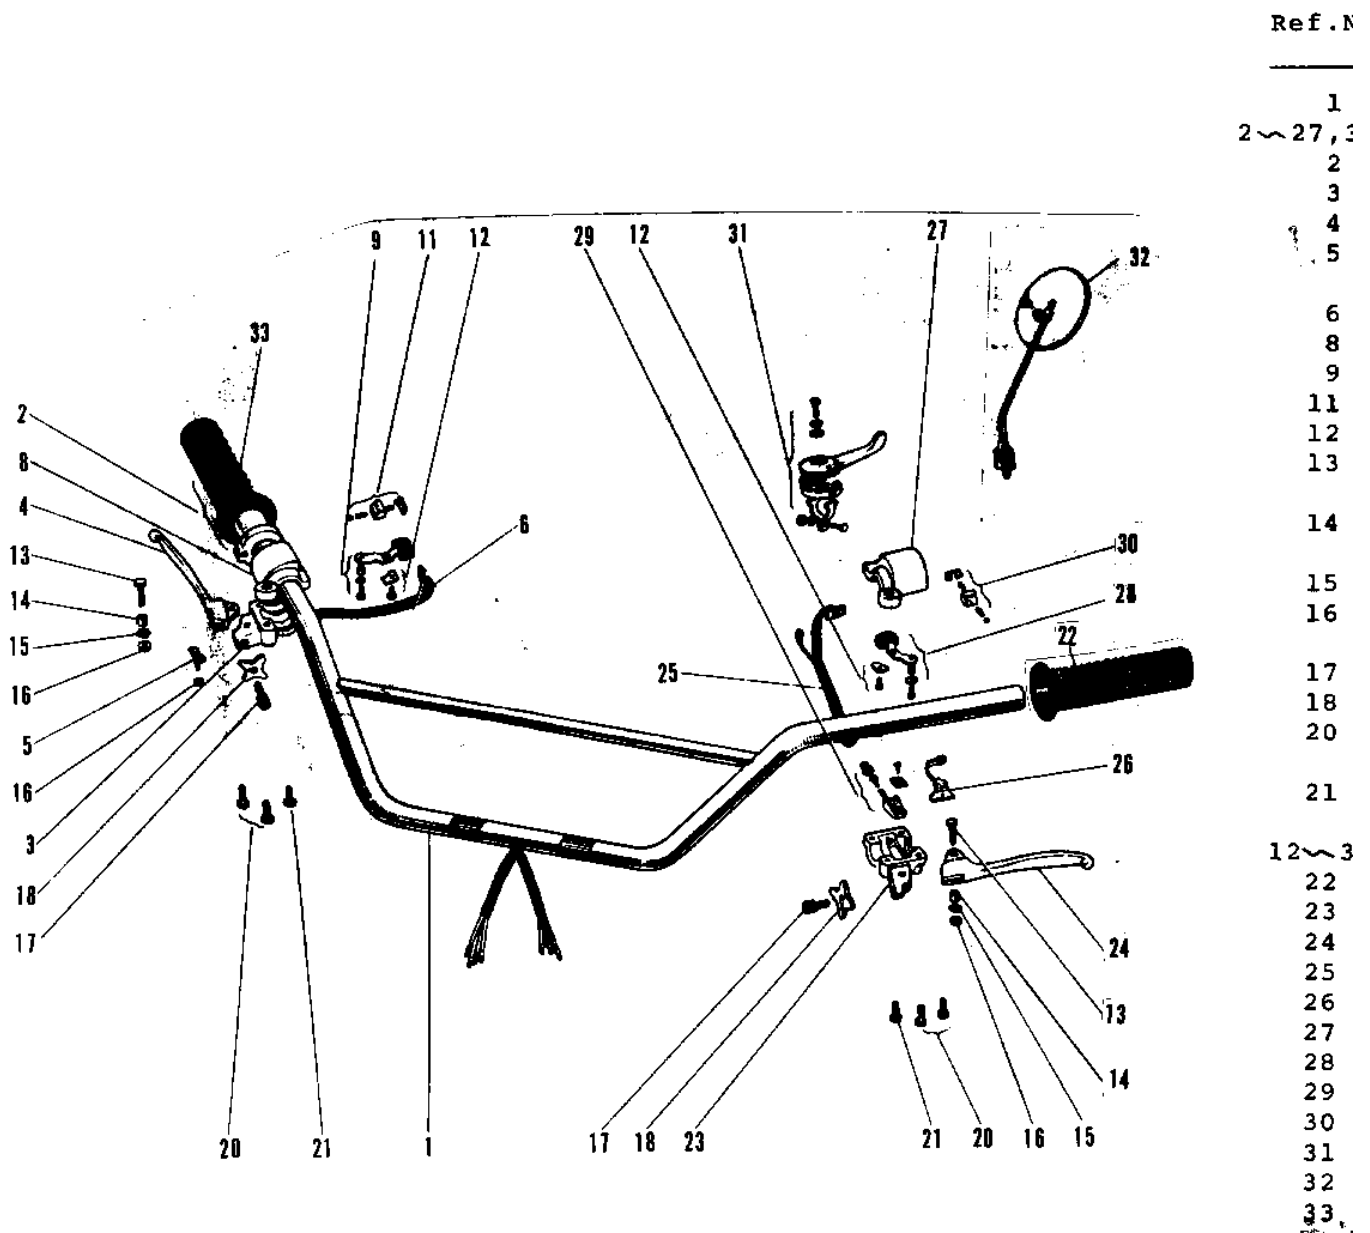

1969 Bushmaster PARTS DIAGRAM

HANDLEBAR ('69-'73)

1969 Bushmaster PARTS LIST

HANDLEBAR ('69-'73)

ITEM NAME	PART NUMBER	QUANTITY
HANDLEBAR (Ref # 1)	46004-022	1
GRIP-ASSY,RH (Ref # 2-27,3)	46017-1071	2
GRIP ASSY THROTTLE (Ref # 2)	46019-005	1
CASE R.H SWITCH LOWER (Ref # 3)	46022-012	1
LEVER FRONT BRAKE (Ref # 4)	46058-004	1
SPRING THROTTLE GRIP (Ref # 5)	46024-001	1
SPRING THROTTLE GRIP (Ref # 5)	46024-002	1
WIRING HARNESS R.H SW (Ref # 6)	46032-010	1
KNOB ASSY R.H SWITCH (Ref # 9)	46043-002	1
SLIDE BLOCK AY R.H SW (Ref # 11)	46045-004	1
HOLDER WIRING HARNESS (Ref # 12)	46085-012	1
BOLT HEX HEAD 5X20 (Ref # 13)	92007-018	1
BOLT HEX HEAD 5X20 (Ref # 13)	92007-020	1
COLLAR LEVER (Ref # 14)	46059-005	1
COLLAR LEVER (Ref # 14)	46059-011	1
WASHER LOCK 5MM (Ref # 15)	464H0500	1
NUT 5MM (Ref # 16)	312B0500	2
SCREW,CABLE ADJUST (Ref # 17)	46055-010	1
NUT LOCK ADJUST SCREW (Ref # 18)	46056-001	1
SCREW PAN HEAD 5X20 (Ref # 20)	220B0520	2
SCREW PAN HEAD 5X18 (Ref # 21)	220B0518	2
GRIP ASSY L.H (Ref # 12-30)	46074-017	1
RUBBER L.H GRIP (Ref # 22)	46075-007	1
CASE L.H SWITCH LOWER (Ref # 23)	46077-008	1
LEVER-CLUTCH (Ref # 24)	46092-015	1
WIRING HARNESS L.H SW (Ref # 25)	46082-015	1
HOLDER L.H SWITCH (Ref # 26)	46085-008	1
CASE L.H SWITCH UPPER (Ref # 27)	46086-007	1
KNOB ASSY L.H SWITCH (Ref # 28)	46088-001	1

1969 Bushmaster PARTS LIST

HANDLEBAR ('69-'73)

ITEM NAME	PART NUMBER	QUANTITY
SWITCH ASSY LH BUTTON (Ref # 29)	46078-003	1
SLIDE BLOCK AY L.H SW (Ref # 30)	46089-002	1
LEVER ASSY,STARTER (Ref # 31)	46109-012	1
REAR VIEW MIRROR R.H. (Ref # 32)	56002-024	1
RUBBER R.H GRIP (Ref # 33)	46061-009	1