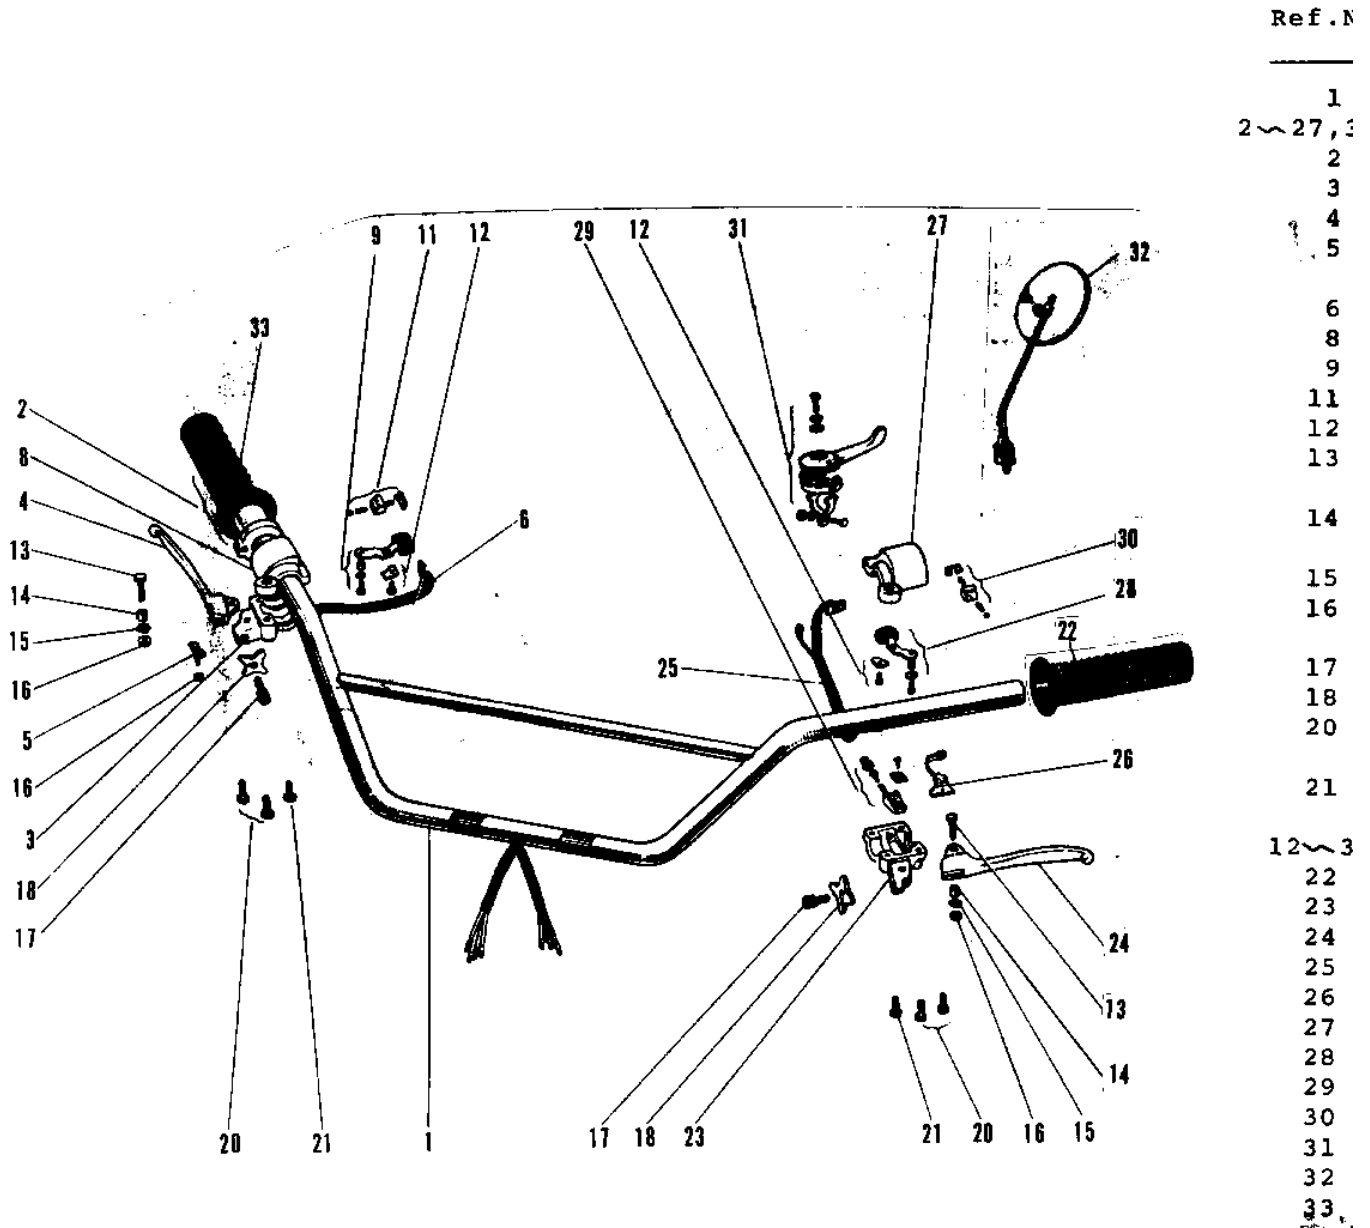

1969 Bushmaster PARTS DIAGRAM

HANDLEBAR ('69-'73)

1969 Bushmaster PARTS LIST

HANDLEBAR ('69-73)

ITEM NAME	PART NUMBER	QUANTITY
HANDLEBAR (Ref # 1)	46004-022	1
GRIP-ASSY,RH (Ref # 2-27,3)	46017-1071	1
GRIP ASSY THROTTLE (Ref # 2)	46019-005	1
CASE R.H SWITCH LOWER (Ref # 3)	46022-012	1
LEVER FRONT BRAKE (Ref # 4)	46058-004	1
SPRING THROTTLE GRIP (Ref # 5)	46024-001	1
SPRING THROTTLE GRIP (Ref # 5)	46024-002	1
WIRING HARNESS R.H SW (Ref # 6)	46032-010	1
GRIP-ASSY,RH (Ref # 8)	46017-1071	1
KNOB ASSY R.H SWITCH (Ref # 9)	46043-002	1
SLIDE BLOCK AY R.H SW (Ref # 11)	46045-004	1
HOLDER WIRING HARNESS (Ref # 12)	46085-012	2
BOLT HEX HEAD 5X20 (Ref # 13)	92007-018	2
BOLT HEX HEAD 5X20 (Ref # 13)	92007-020	2
COLLAR LEVER (Ref # 14)	46059-005	2
COLLAR LEVER (Ref # 14)	46059-011	2
WASHER LOCK 5MM (Ref # 15)	464H0500	2
NUT 5MM (Ref # 16)	312B0500	3
NUT 5MM (Ref # 16)	312B0500	3
SCREW,CABLE ADJUST (Ref # 17)	46055-010	2
NUT LOCK ADJUST SCREW (Ref # 18)	46056-001	2
SCREW PAN HEAD 5X20 (Ref # 20)	220B0520	4
SCREW PAN HEAD 5X20 (Ref # 20)	220B0520	4
SCREW PAN HEAD 5X18 (Ref # 21)	220B0518	2
SCREW PAN HEAD 5X18 (Ref # 21)	220B0518	2
GRIP ASSY L.H (Ref # 12-30)	46074-017	1
RUBBER L.H GRIP (Ref # 22)	46075-007	1
CASE L.H SWITCH LOWER (Ref # 23)	46077-008	1
LEVER-CLUTCH (Ref # 24)	46092-015	1

1969 Bushmaster PARTS LIST

HANDLEBAR ('69-'73)

ITEM NAME	PART NUMBER	QUANTITY
WIRING HARNESS L.H SW (Ref # 25)	46082-015	1
HOLDER L.H SWITCH (Ref # 26)	46085-008	1
CASE L.H SWITCH UPPER (Ref # 27)	46086-007	1
KNOB ASSY L.H SWITCH (Ref # 28)	46088-001	1
SWITCH ASSY LH BUTTON (Ref # 29)	46078-003	1
SLIDE BLOCK AY L.H SW (Ref # 30)	46089-002	1
LEVER ASSY,STARTER (Ref # 31)	46109-012	1
REAR VIEW MIRROR R.H. (Ref # 32)	56002-024	1
RUBBER R.H GRIP (Ref # 33)	46061-009	1