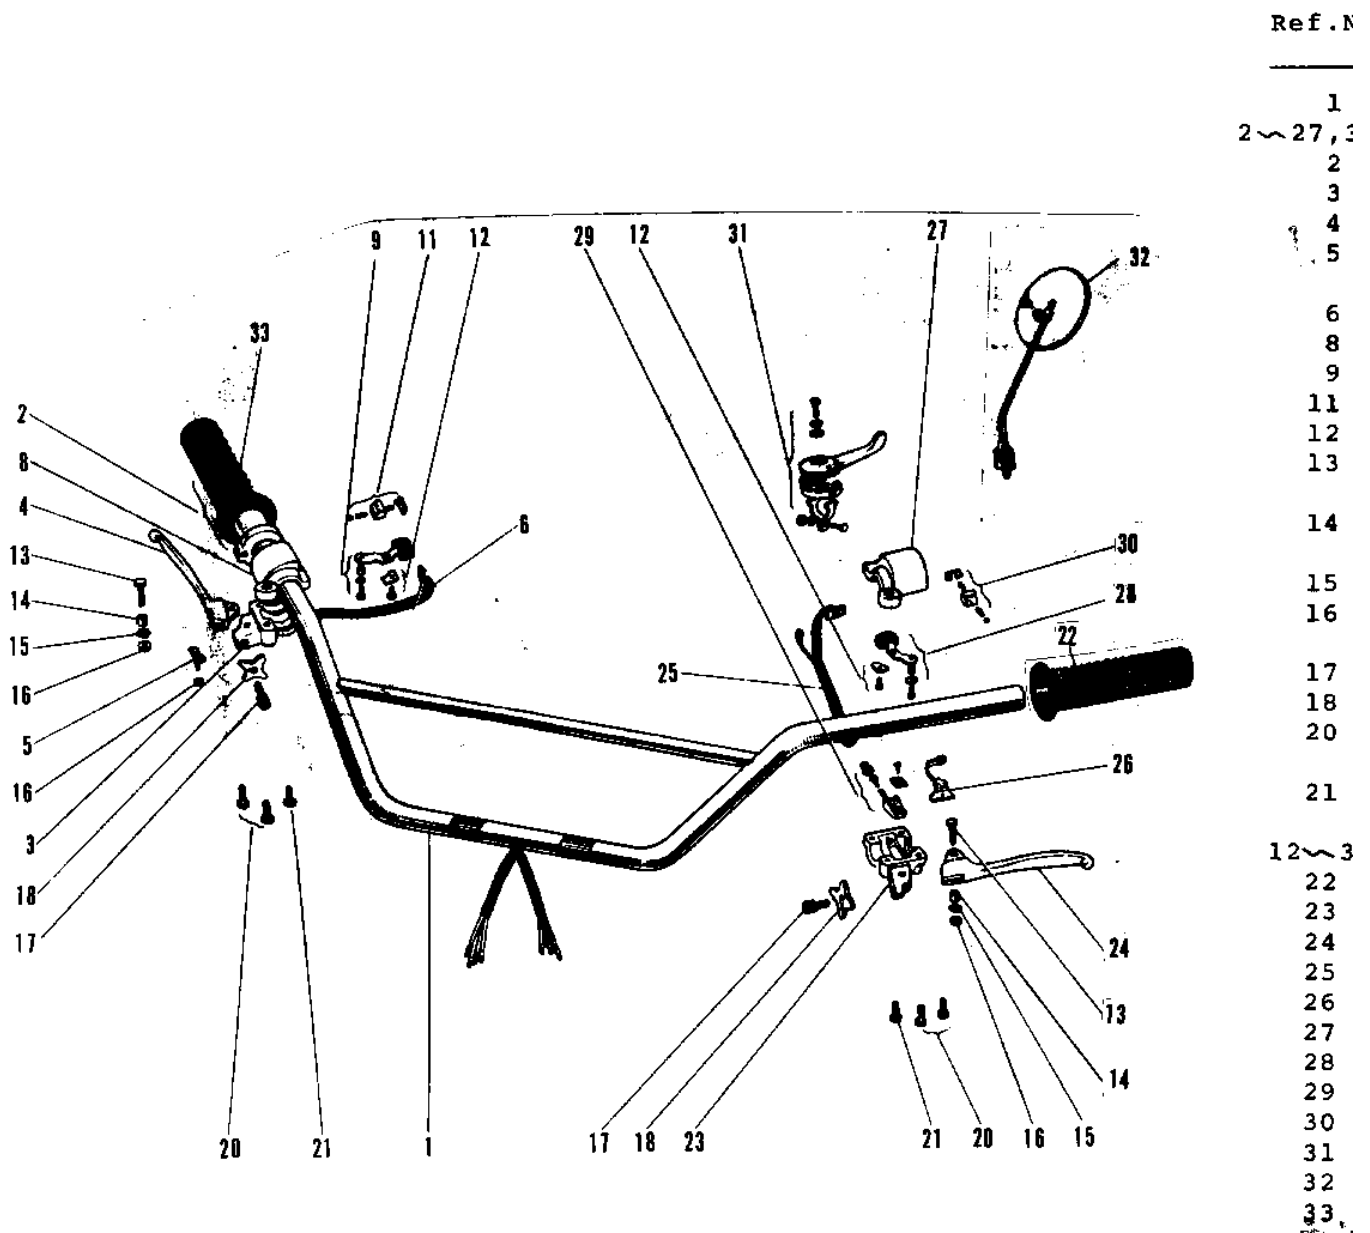

1974 G3SS-D PARTS DIAGRAM

HANDLEBAR ('69-'73)

1974 G3SS-D PARTS LIST

HANDLEBAR ('69-'73)

ITEM NAME	PART NUMBER	QUANTITY
HANDLEBAR (Ref # 1)	46004-022	1
GRIP-ASSY,RH (Ref # 2-27,3)	46017-1071	2
GRIP ASSY THROTTLE (Ref # 2)	46019-005	1
CASE R.H SWITCH LOWER (Ref # 3)	46022-012	1
LEVER FRONT BRAKE (Ref # 4)	46058-004	1
SPRING THROTTLE GRIP (Ref # 5)	46024-001	1
SPRING THROTTLE GRIP (Ref # 5)	46024-002	1
WIRING HARNESS R.H SW (Ref # 6)	46032-010	1
KNOB ASSY R.H SWITCH (Ref # 9)	46043-002	1
SLIDE BLOCK AY R.H SW (Ref # 11)	46045-004	1
HOLDER WIRING HARNESS (Ref # 12)	46085-012	1
BOLT HEX HEAD 5X20 (Ref # 13)	92007-018	1
BOLT HEX HEAD 5X20 (Ref # 13)	92007-020	1
COLLAR LEVER (Ref # 14)	46059-005	1
COLLAR LEVER (Ref # 14)	46059-011	1
WASHER LOCK 5MM (Ref # 15)	464H0500	1
NUT 5MM (Ref # 16)	312B0500	2
SCREW,CABLE ADJUST (Ref # 17)	46055-010	1
NUT LOCK ADJUST SCREW (Ref # 18)	46056-001	1
SCREW PAN HEAD 5X20 (Ref # 20)	220B0520	2
SCREW PAN HEAD 5X18 (Ref # 21)	220B0518	2
GRIP ASSY L.H (Ref # 12-30)	46074-017	1
RUBBER L.H GRIP (Ref # 22)	46075-007	1
CASE L.H SWITCH LOWER (Ref # 23)	46077-008	1
LEVER-CLUTCH (Ref # 24)	46092-015	1
WIRING HARNESS L.H SW (Ref # 25)	46082-015	1
HOLDER L.H SWITCH (Ref # 26)	46085-008	1
CASE L.H SWITCH UPPER (Ref # 27)	46086-007	1
KNOB ASSY L.H SWITCH (Ref # 28)	46088-001	1

1974 G3SS-D PARTS LIST

HANDLEBAR ('69-'73)

ITEM NAME	PART NUMBER	QUANTITY
SWITCH ASSY LH BUTTON (Ref # 29)	46078-003	1
SLIDE BLOCK AY L.H SW (Ref # 30)	46089-002	1
LEVER ASSY,STARTER (Ref # 31)	46109-012	1
REAR VIEW MIRROR R.H. (Ref # 32)	56002-024	1
RUBBER R.H GRIP (Ref # 33)	46061-009	1