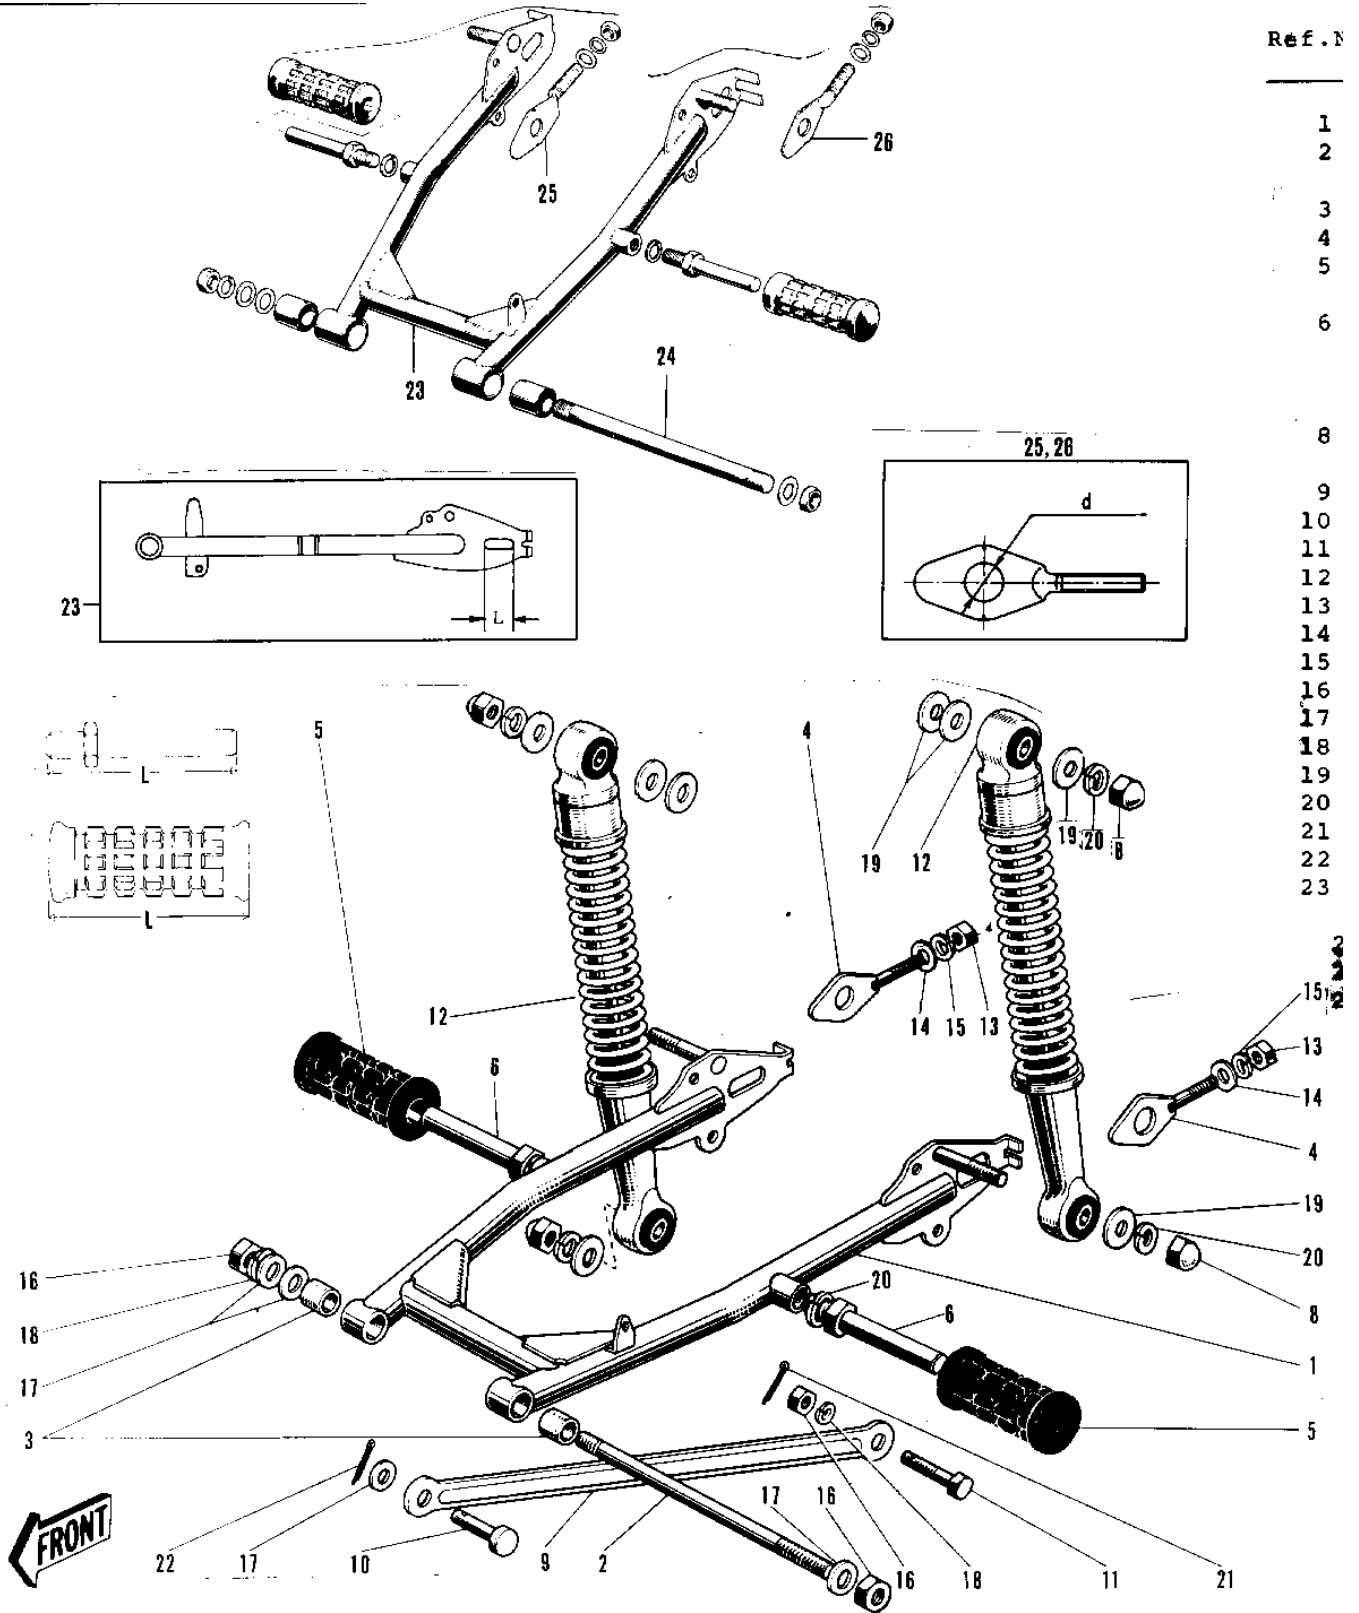

1974 G3SS-D PARTS DIAGRAM

SWING ARM/SHOCK ABSORBERS ('69-'73)

Ref. N

- 1
- 2
- 3
- 4
- 5
- 6
- 8
- 9
- 10
- 11
- 12
- 13
- 14
- 15
- 16
- 17
- 18
- 19
- 20
- 21
- 22
- 23

2

- 15
- 13
- 14
- 4
- 19
- 20
- 8
- 1
- 5

1974 G3SS-D PARTS LIST

SWING ARM/SHOCK ABSORBERS ('69-'73)

ITEM NAME	PART NUMBER	QUANTITY
ARM SWING (Ref # 1)	33001-023	1
SHAFT SWING ARM PIVOT (Ref # 2)	33032-008	1
BUSH SWING ARM SHAFT (Ref # 3)	92092-006	1
ADJUSTER CHAIN (Ref # 4)	33040-008	2
RUBBER REAR FOOTREST (Ref # 5)	92076-016	1
FOOTREST REAR (Ref # 6)	34029-004	1
BAR REAR FOOREST (Ref # 6)	34029-003	1
NUT SHOCK ABSBR FIT (Ref # 8)	92020-005	1
NUT 12MM (Ref # 8)	92020-014	1
TORQUE LINK REAR BRK (Ref # 9)	43007-007	1
PIN REAR TORQUE LINK (Ref # 10)	43009-001	1
BOLT HEX HEAD 10X25 (Ref # 11)	92003-003	1
SHOCK ABSBR RR (Ref # 12)	45014-038	1
NUT 6MM (Ref # 13)	311B0600	1
WASHER PLAIN 6MM (Ref # 14)	410B0600	1
WASHER SPRING 6MM (Ref # 15)	461F0600	1
NUT,10MM (Ref # 16)	314B1000	1
WASHER PLAIN 10MM (Ref # 17)	410B1000	1
WASHER SPRING 10MM (Ref # 18)	461F1000	1
WASHER PLAIN 12MM (Ref # 19)	411B1200	1
WASHER SPRING 12MM (Ref # 20)	461F1200	1
PIN COTTER 2.0X15 (Ref # 21)	550D2015	1
PIN COTTER 2.5X20 (Ref # 22)	550D2520	1
SWING ARM (Ref # 23)	33001-022	1
SHAFT-SWING ARM PIVOT (Ref # 24)	33032-030	1
ADJUSTER-CHAIN,L.H (Ref # 26)	33040-010	1