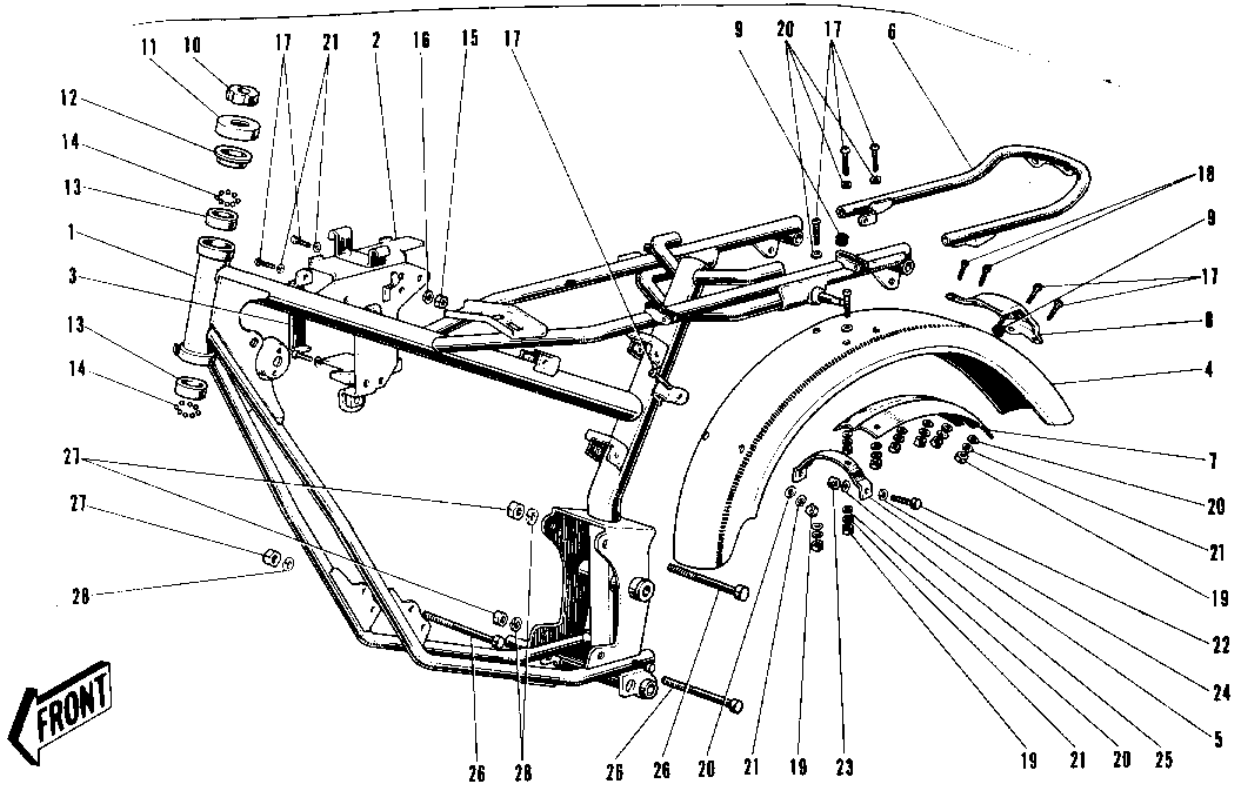

1974 G3SS-D PARTS DIAGRAM

FRAME/FRAME FITTINGS ('69-'73)

Re

7

1974 G3SS-D PARTS LIST

FRAME/FRAME FITTINGS ('69-'73)

ITEM NAME	PART NUMBER	QUANTITY
FRAME (Ref # 1)	32002-017	1
BRACKET BATTERY (Ref # 2)	32093-004	1
BAND BATTERY (Ref # 3)	32100-002	1
FENDER-RR (Ref # 4)	35022-037	1
BRACKET REAR FENDER (Ref # 5)	35025-002	1
STAY REAR FENDER (Ref # 6)	35032-015	1
GUSSET-REAR FENDER (Ref # 7)	35034-016	1
BRACKET TAIL LAMP (Ref # 8)	35031-001	1
GROMMET HARNESS 10MM (Ref # 9)	92071-019	1
NUT STEERING STEM LCK (Ref # 10)	92090-006	1
CAP STEERING STEM (Ref # 11)	46098-004	1
CONE UPPER BEARING (Ref # 12)	92047-005	1
RACE BEARING (Ref # 13)	92048-004	1
BALL STEEL 3/16' (Ref # 14)	600A0600	1
NUT,5MM (Ref # 15)	311B0500	2
WASHER SPRING 5MM (Ref # 16)	461F0500	1
SCREW PAN HEAD 6X12 (Ref # 17)	220B0612	1
SCREW PAN HEAD 6X14 (Ref # 18)	220B0614	1
NUT 6MM (Ref # 19)	311B0600	1
WASHER PLAIN 6MM (Ref # 20)	410B0600	1
WASHER SPRING 6MM (Ref # 21)	461F0600	1
BOLT HEX HEAD 8X40 (Ref # 22)	116B0840	1
NUT,8MM (Ref # 23)	311B0800	1
WASHER PLAIN 8MM (Ref # 24)	410B0800	1
WASHER SPRING 8MM (Ref # 25)	461F0800	1
BOLT,FLANGED,10X115 (Ref # 26)	92001-1603	1
NUT,10MM (Ref # 27)	314B1000	1
WASHER SPRING 10MM (Ref # 28)	461F1000	1