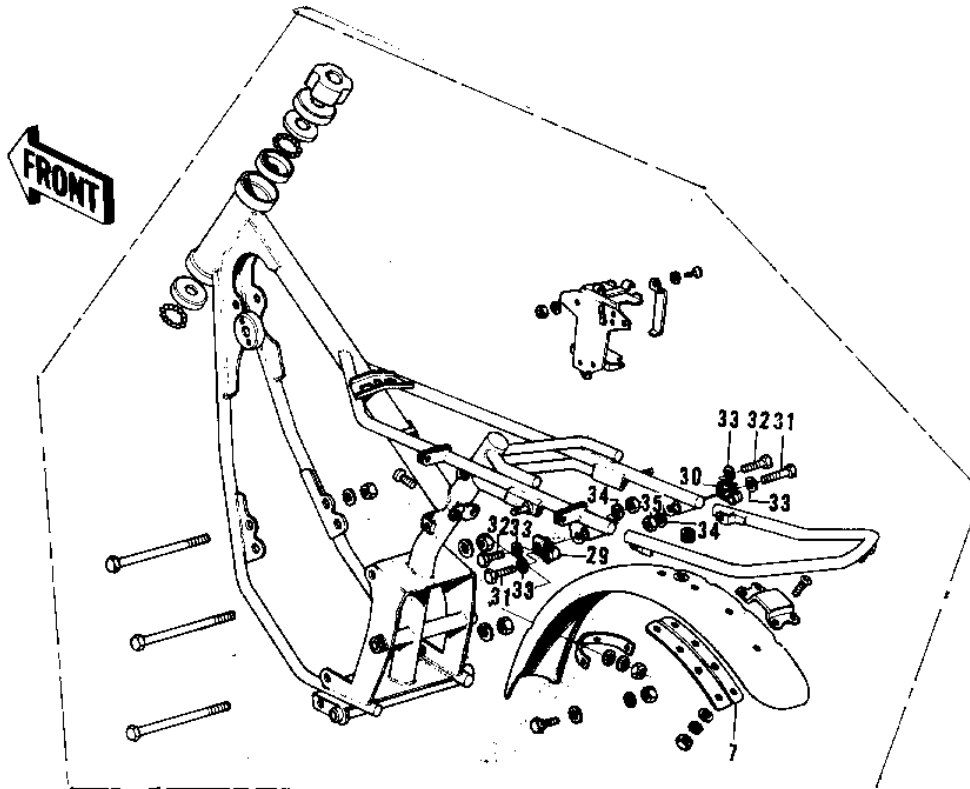

1974 G3SS-D PARTS DIAGRAM

FRAME/FRAME FITTINGS ('69-'73)

Re

7

1974 G3SS-D PARTS LIST

FRAME/FRAME FITTINGS ('69-'73)

ITEM NAME	PART NUMBER	QUANTITY
FRAME (Ref # 1)	32002-017	1
BRACKET BATTERY (Ref # 2)	32093-004	1
BAND BATTERY (Ref # 3)	32100-002	1
FENDER-RR (Ref # 4)	35022-037	1
BRACKET REAR FENDER (Ref # 5)	35025-002	1
STAY REAR FENDER (Ref # 6)	35032-015	1
GUSSET-REAR FENDER (Ref # 7)	35034-016	1
BRACKET TAIL LAMP (Ref # 8)	35031-001	1
GROMMET HARNESS 10MM (Ref # 9)	92071-019	1
NUT STEERING STEM LCK (Ref # 10)	92090-006	1
CAP STEERING STEM (Ref # 11)	46098-004	1
CONE UPPER BEARING (Ref # 12)	92047-005	1
RACE BEARING (Ref # 13)	92048-004	1
BALL STEEL 3/16' (Ref # 14)	600A0600	1
NUT,5MM (Ref # 15)	311B0500	2
WASHER SPRING 5MM (Ref # 16)	461F0500	1
SCREW PAN HEAD 6X12 (Ref # 17)	220B0612	1
SCREW PAN HEAD 6X14 (Ref # 18)	220B0614	1
NUT 6MM (Ref # 19)	311B0600	1
WASHER PLAIN 6MM (Ref # 20)	410B0600	1
WASHER SPRING 6MM (Ref # 21)	461F0600	1
BOLT HEX HEAD 8X40 (Ref # 22)	116B0840	1
NUT,8MM (Ref # 23)	311B0800	1
WASHER PLAIN 8MM (Ref # 24)	410B0800	1
WASHER SPRING 8MM (Ref # 25)	461F0800	1
BOLT,FLANGED,10X115 (Ref # 26)	92001-1603	1
NUT,10MM (Ref # 27)	314B1000	1
WASHER SPRING 10MM (Ref # 28)	461F1000	1