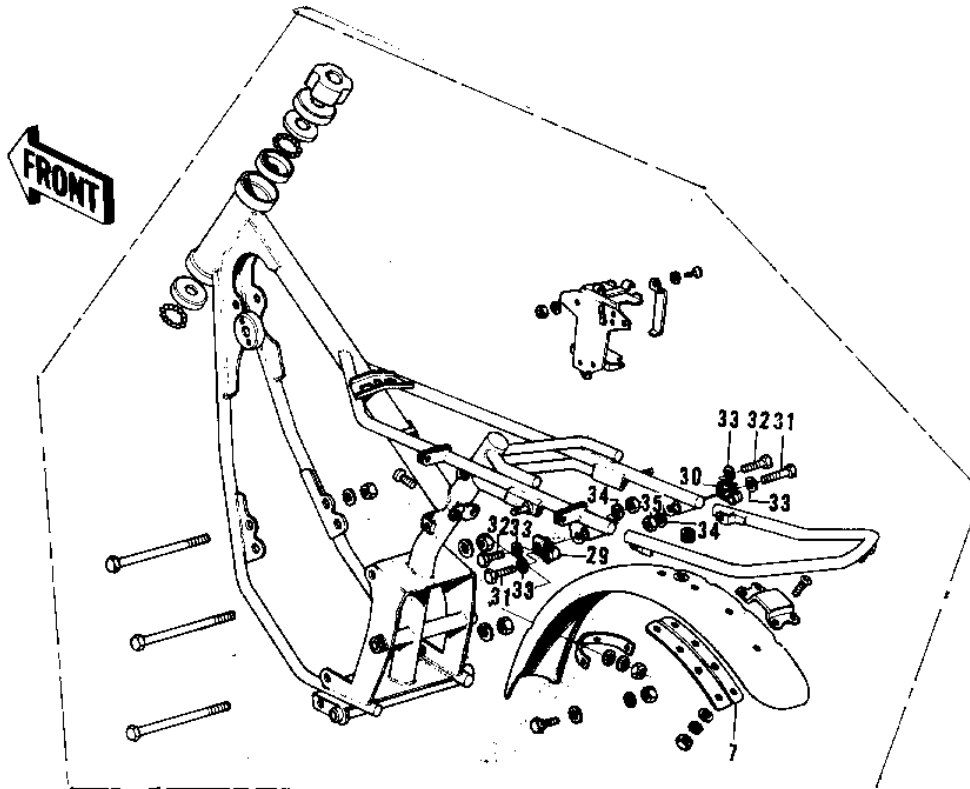

1971 G3SS-A PARTS DIAGRAM

FRAME/FRAME FITTINGS ('69-'73)

Re

7

1971 G3SS-A PARTS LIST

FRAME/FRAME FITTINGS ('69-'73)

ITEM NAME	PART NUMBER	QUANTITY
FRAME (Ref # 1)	32002-017	1
BRACKET BATTERY (Ref # 2)	32093-004	1
BAND BATTERY (Ref # 3)	32100-002	1
FENDER-RR (Ref # 4)	35022-037	1
BRACKET REAR FENDER (Ref # 5)	35025-002	1
STAY REAR FENDER (Ref # 6)	35032-015	1
GUSSET-REAR FENDER (Ref # 7)	35034-016	1
BRACKET TAIL LAMP (Ref # 8)	35031-001	1
GROMMET HARNESS 10MM (Ref # 9)	92071-019	1
NUT STEERING STEM LCK (Ref # 10)	92090-006	1
CAP STEERING STEM (Ref # 11)	46098-004	1
CONE UPPER BEARING (Ref # 12)	92047-005	1
RACE BEARING (Ref # 13)	92048-004	1
BALL STEEL 3/16' (Ref # 14)	600A0600	1
NUT,5MM (Ref # 15)	311B0500	2
WASHER SPRING 5MM (Ref # 16)	461F0500	1
SCREW PAN HEAD 6X12 (Ref # 17)	220B0612	1
SCREW PAN HEAD 6X14 (Ref # 18)	220B0614	1
NUT 6MM (Ref # 19)	311B0600	1
WASHER PLAIN 6MM (Ref # 20)	410B0600	1
WASHER SPRING 6MM (Ref # 21)	461F0600	1
BOLT HEX HEAD 8X40 (Ref # 22)	116B0840	1
NUT,8MM (Ref # 23)	311B0800	1
WASHER PLAIN 8MM (Ref # 24)	410B0800	1
WASHER SPRING 8MM (Ref # 25)	461F0800	1
BOLT,FLANGED,10X115 (Ref # 26)	92001-1603	1
NUT,10MM (Ref # 27)	314B1000	1
WASHER SPRING 10MM (Ref # 28)	461F1000	1