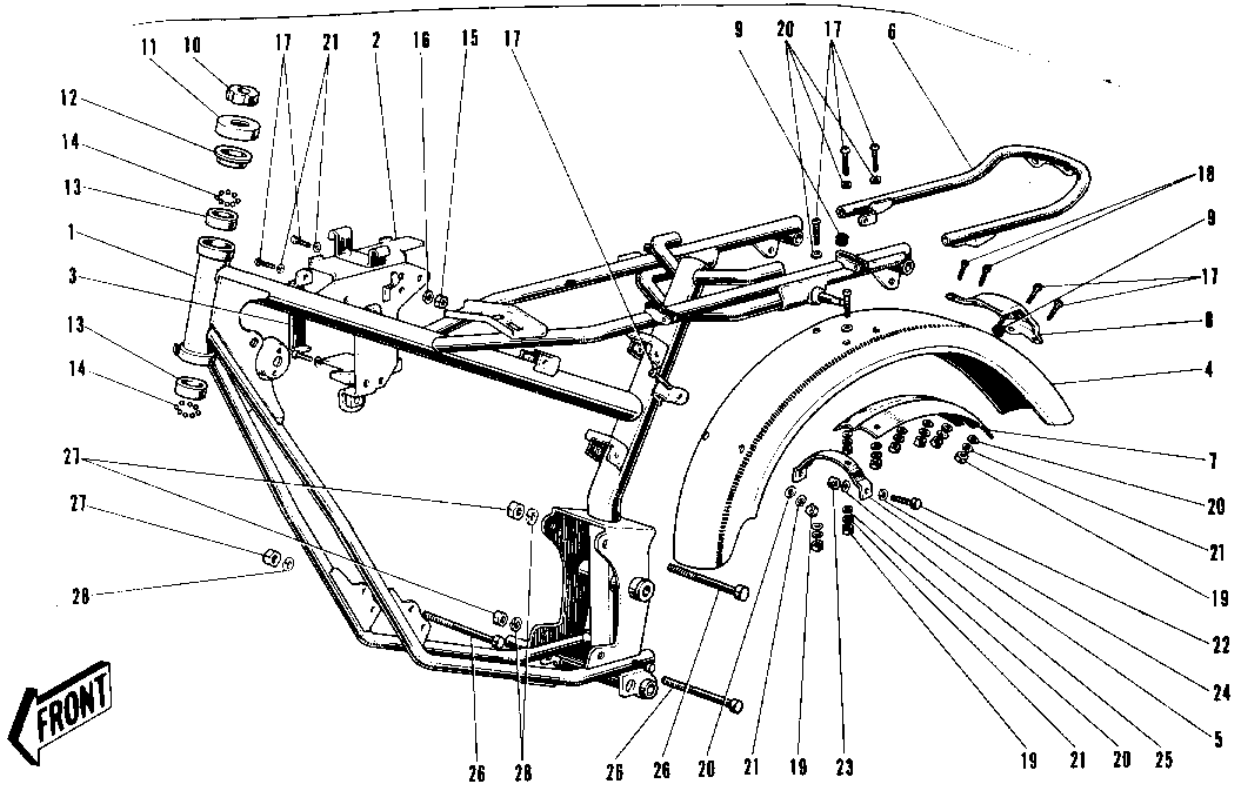

1971 G3SS-A PARTS DIAGRAM

FRAME/FRAME FITTINGS ('69-'73)

Re

7

1971 G3SS-A PARTS LIST

FRAME/FRAME FITTINGS ('69-'73)

ITEM NAME	PART NUMBER	QUANTITY
FRAME (Ref # 1)	32002-017	1
BRACKET BATTERY (Ref # 2)	32093-004	1
BAND BATTERY (Ref # 3)	32100-002	1
FENDER-RR (Ref # 4)	35022-037	1
BRACKET REAR FENDER (Ref # 5)	35025-002	1
STAY REAR FENDER (Ref # 6)	35032-015	1
GUSSET-REAR FENDER (Ref # 7)	35034-016	1
BRACKET TAIL LAMP (Ref # 8)	35031-001	1
GROMMET HARNESS 10MM (Ref # 9)	92071-019	1
NUT STEERING STEM LCK (Ref # 10)	92090-006	1
CAP STEERING STEM (Ref # 11)	46098-004	1
CONE UPPER BEARING (Ref # 12)	92047-005	1
RACE BEARING (Ref # 13)	92048-004	1
BALL STEEL 3/16' (Ref # 14)	600A0600	1
NUT,5MM (Ref # 15)	311B0500	2
WASHER SPRING 5MM (Ref # 16)	461F0500	1
SCREW PAN HEAD 6X12 (Ref # 17)	220B0612	1
SCREW PAN HEAD 6X14 (Ref # 18)	220B0614	1
NUT 6MM (Ref # 19)	311B0600	1
WASHER PLAIN 6MM (Ref # 20)	410B0600	1
WASHER SPRING 6MM (Ref # 21)	461F0600	1
BOLT HEX HEAD 8X40 (Ref # 22)	116B0840	1
NUT,8MM (Ref # 23)	311B0800	1
WASHER PLAIN 8MM (Ref # 24)	410B0800	1
WASHER SPRING 8MM (Ref # 25)	461F0800	1
BOLT,FLANGED,10X115 (Ref # 26)	92001-1603	1
NUT,10MM (Ref # 27)	314B1000	1
WASHER SPRING 10MM (Ref # 28)	461F1000	1