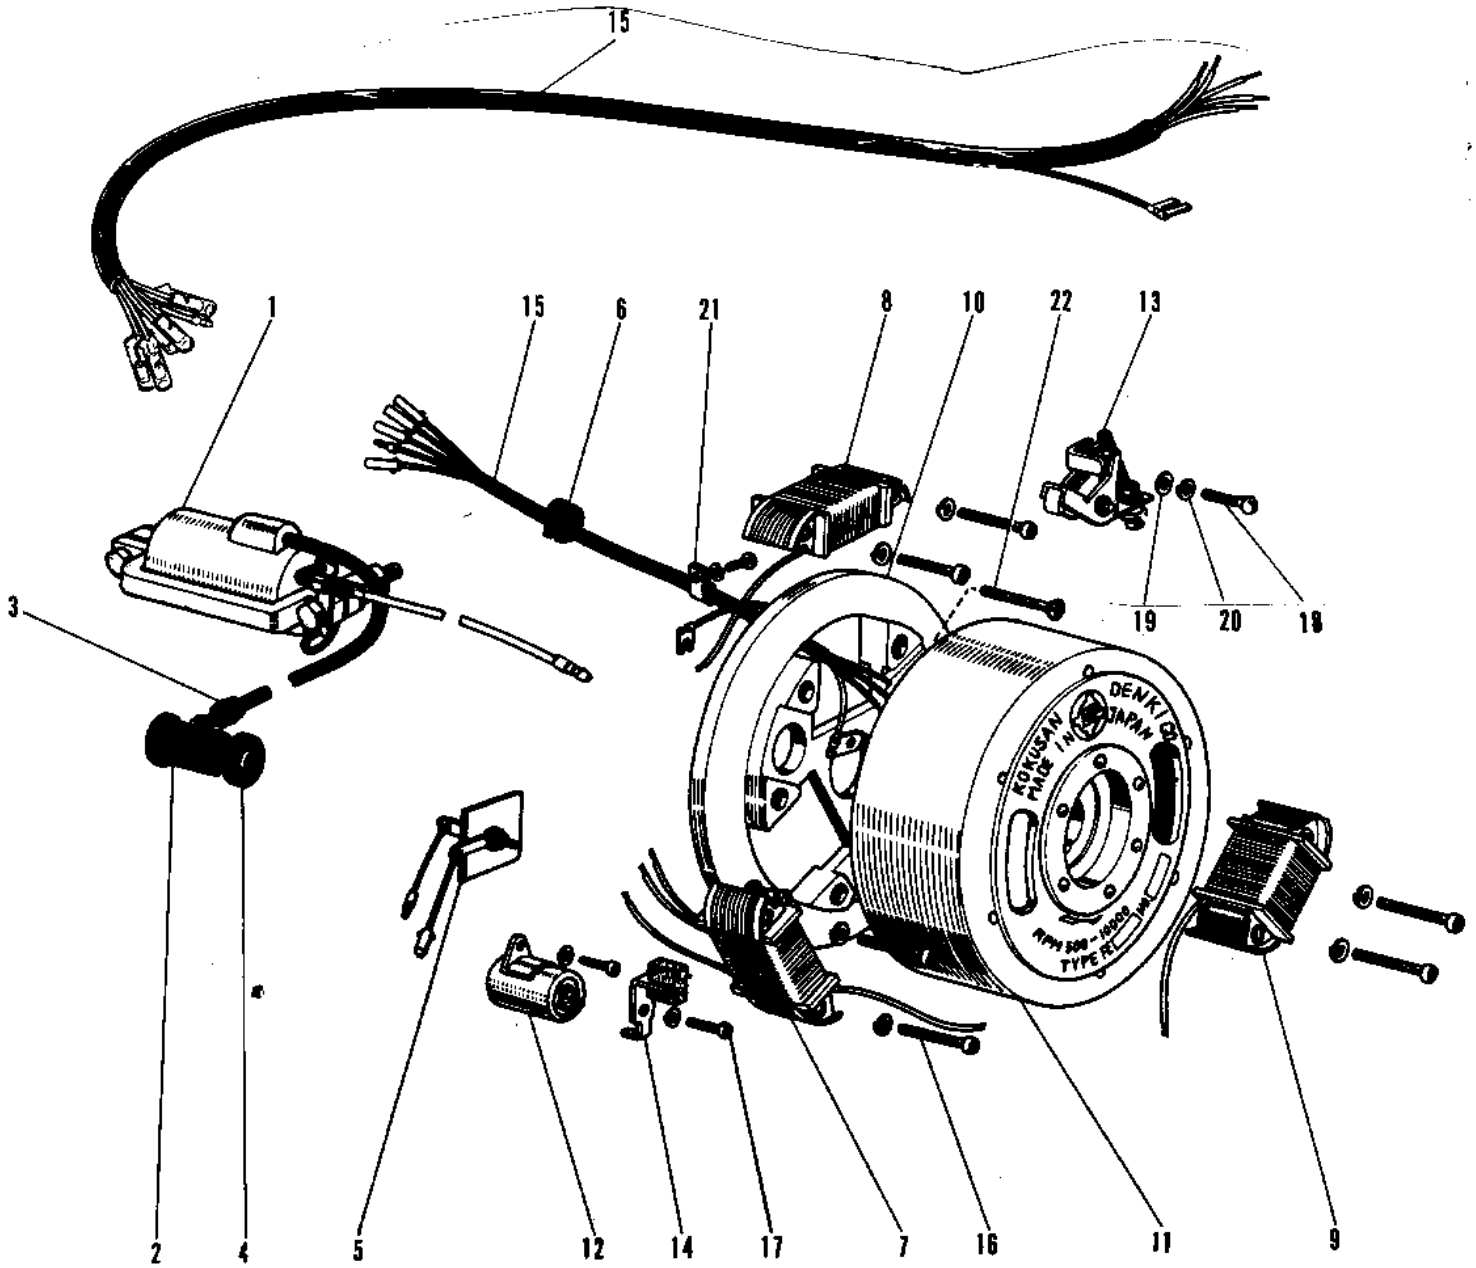

1970 Bushmaster PARTS DIAGRAM

IGNITION ('69-'73)

1970 Bushmaster PARTS LIST

IGNITION ('69-'73)

ITEM NAME	PART NUMBER	QUANTITY
COIL IGNITION (Ref # 1)	21121-1048	1
CAP-SPARK PLUG (Ref # 2)	21130-016	1
GROMMET-PLUG CAP,A (Ref # 3)	21131-004	1
GROMMET,SPARK PLG CAP (Ref # 4)	21132-005	1
RECTIFIER (Ref # 5)	21061-5001	1
GROMMET WIRING HARN (Ref # 6)	21017-002	1
MAGNETO FLYWEEL (Ref # 7~21)	21002-008	1
MAGNETO FLYWHEEL (Ref # 7~21)	21002-018	1
COIL LIGHTING A (Ref # 7)	21047-006	1
COIL LIGHTING A (Ref # 7)	21047-010	1
COIL LIGHTING B (Ref # 8)	21047-007	1
COIL LIGHTING B (Ref # 8)	21047-011	1
COIL PRIMARY (Ref # 9)	21049-006	1
PLATE-COIL,MAGNETO (Ref # 10)	21048-1002	1
MAGNETO ASSY (Ref # 11)	21002-1055	1
CONDENSER (Ref # 12)	21013-006	1
BREAKER ASSY CONTACT (Ref # 13)	21008-006	1
FELT OIL (Ref # 14)	21019-005	1
WIRING HARNESS MAGNT (Ref # 15)	21029-003	1
WIRING HARNESS MAG (Ref # 15)	21029-014	1
SCREW PAN HEAD 4X30 (Ref # 16)	220E0430	1
SCREW PAN HEAD 4X6 (Ref # 17)	220B0406	1
SCREW-PAN-CRSOSS,4X12 (Ref # 18)	220B0412	1
WASHER PLAIN 4MM (Ref # 19)	410B0400	1
WASHER-SPRING, 4 M/M (Ref # 20)	461F0400	1
CLAMP WIRING HARNESS (Ref # 21)	21037-002	1
SCREW CNTSNK HD 6X14 (Ref # A22)	221B0614	1