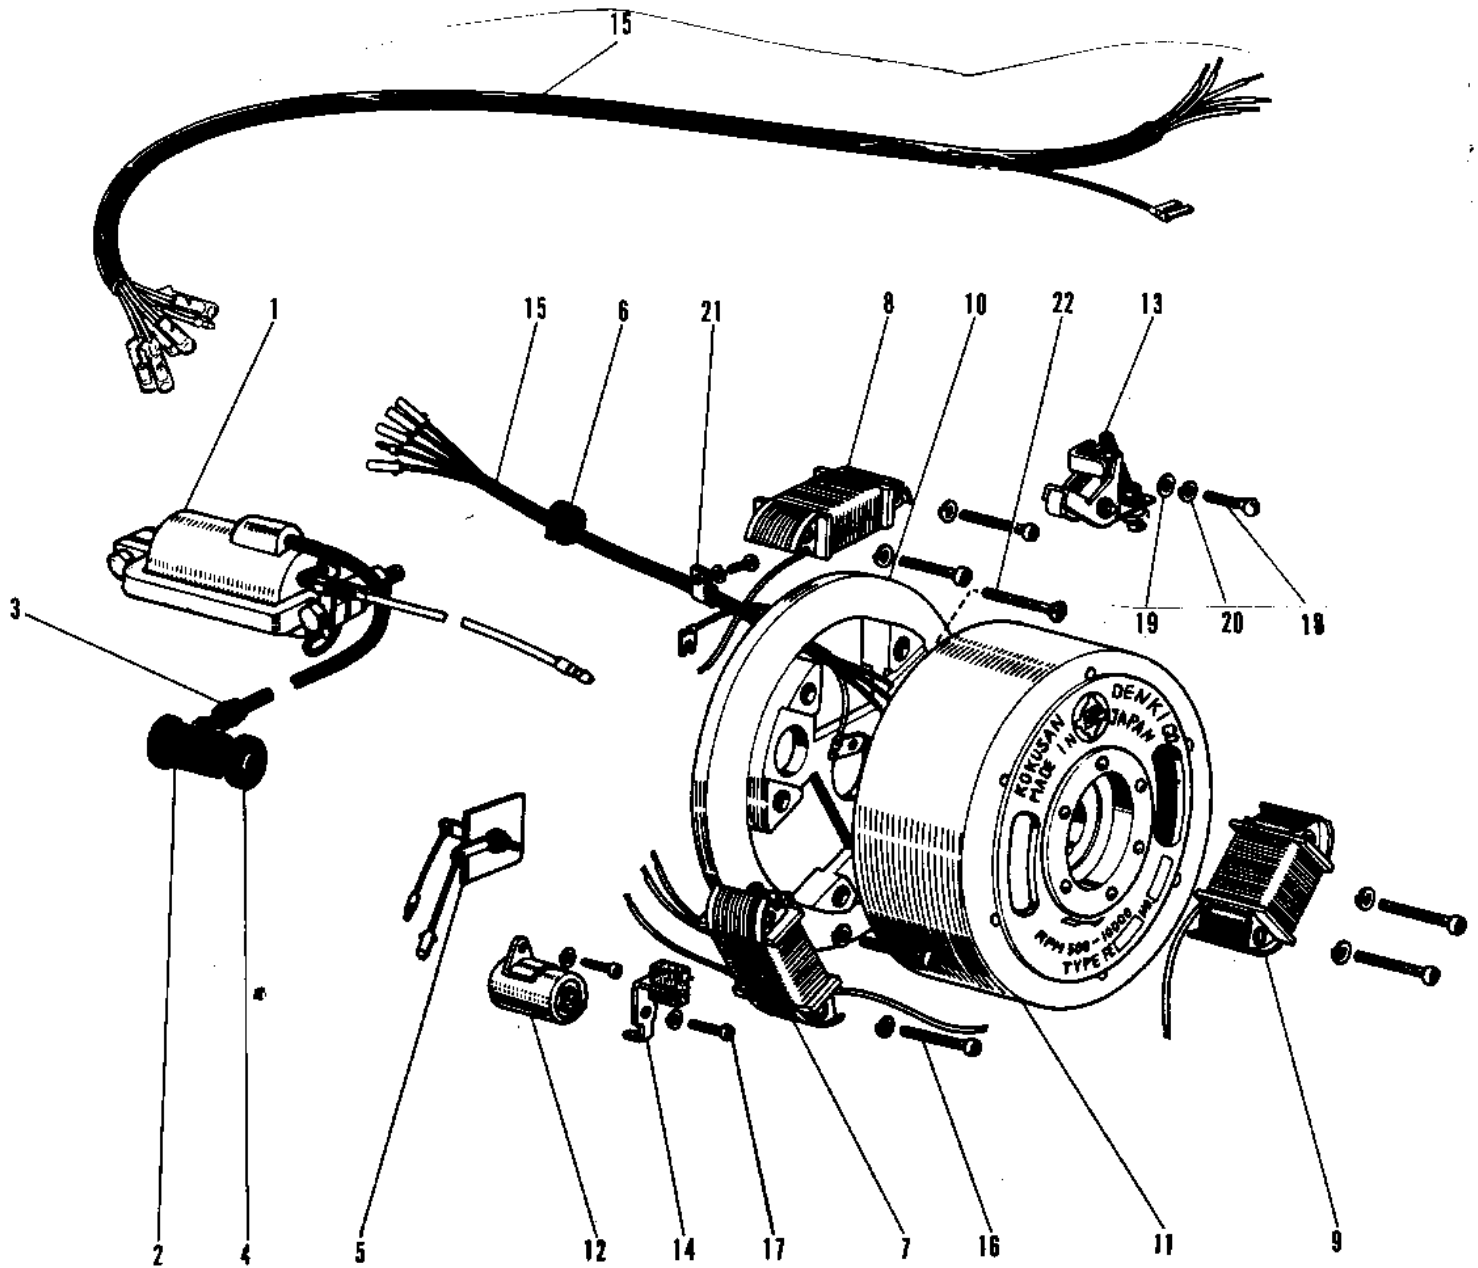

1974 G3SS-D PARTS DIAGRAM

IGNITION ('69-'73)

1974 G3SS-D PARTS LIST

IGNITION ('69-'73)

ITEM NAME	PART NUMBER	QUANTITY
COIL IGNITION (Ref # 1)	21121-1048	1
CAP-SPARK PLUG (Ref # 2)	21130-016	1
GROMMET-PLUG CAP,A (Ref # 3)	21131-004	1
GROMMET,SPARK PLG CAP (Ref # 4)	21132-005	1
RECTIFIER (Ref # 5)	21061-5001	1
GROMMET WIRING HARN (Ref # 6)	21017-002	1
MAGNETO FLYWEEL (Ref # 7~21)	21002-008	1
MAGNETO FLYWHEEL (Ref # 7~21)	21002-018	1
COIL LIGHTING A (Ref # 7)	21047-006	1
COIL LIGHTING A (Ref # 7)	21047-010	1
COIL LIGHTING B (Ref # 8)	21047-007	1
COIL LIGHTING B (Ref # 8)	21047-011	1
COIL PRIMARY (Ref # 9)	21049-006	1
PLATE-COIL,MAGNETO (Ref # 10)	21048-1002	1
MAGNETO ASSY (Ref # 11)	21002-1055	1
CONDENSER (Ref # 12)	21013-006	1
BREAKER ASSY CONTACT (Ref # 13)	21008-006	1
FELT OIL (Ref # 14)	21019-005	1
WIRING HARNESS MAGNT (Ref # 15)	21029-003	1
WIRING HARNESS MAG (Ref # 15)	21029-014	1
SCREW PAN HEAD 4X30 (Ref # 16)	220E0430	1
SCREW PAN HEAD 4X6 (Ref # 17)	220B0406	1
SCREW-PAN-CRSOSS,4X12 (Ref # 18)	220B0412	1
WASHER PLAIN 4MM (Ref # 19)	410B0400	1
WASHER-SPRING, 4 M/M (Ref # 20)	461F0400	1
CLAMP WIRING HARNESS (Ref # 21)	21037-002	1
SCREW CNTSNK HD 6X14 (Ref # A22)	221B0614	1