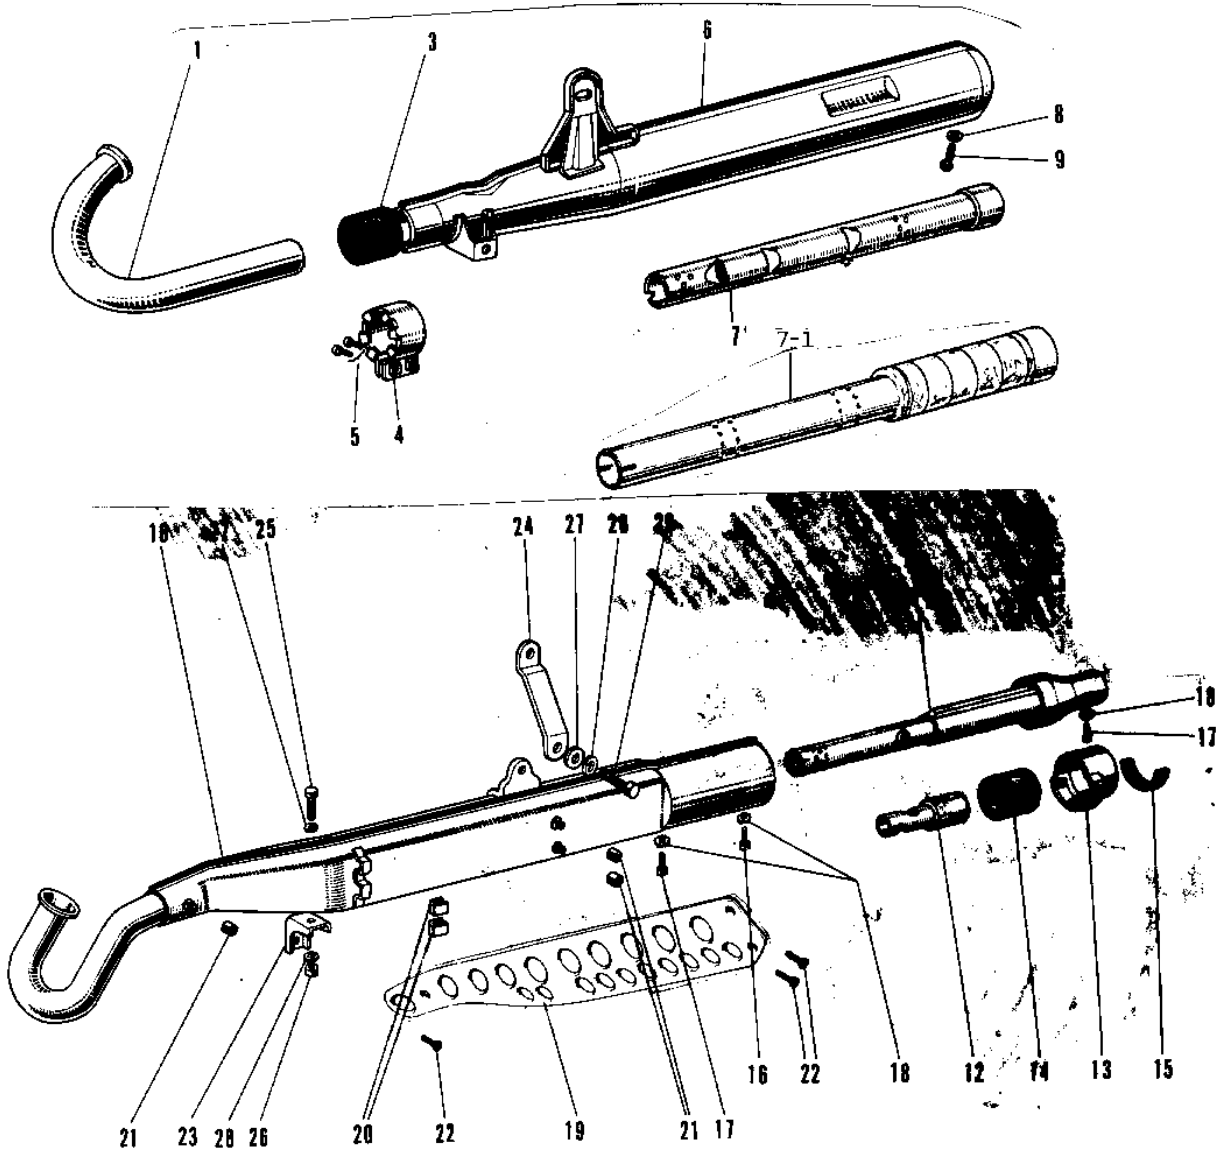

1970 Bushmaster PARTS DIAGRAM

MUFFLER ('69-'73)

1970 Bushmaster PARTS LIST

MUFFLER ('69-'73)

ITEM NAME	PART NUMBER	QUANTITY
MUFFLER ASSY (Ref # 10-12)	18001-025	1
SPARK ARRESTER COMP (Ref # 11)	18033-029	1
UNAVAILABLE IN PRICE BOOK (Ref # 12)	18033-028	1
TAIL PIECE (Ref # 13)	18048-012	1
ELEMENT TAIL PIECE (Ref # 14)	18050-003	1
GASKET TAIL PIECE (Ref # 15)	18068-006	1
UNAVAILABLE IN PRICE BOOK (Ref # 16)	110B0606	1
BOLT,6X10 (Ref # 17)	112G0610	1
WASHER LOCK 6MM (Ref # 18)	464H0600	1
COVER-MUFFLER,BLACK (Ref # 19)	18057-035-21	1
INSULATOR (Ref # 20)	18065-007	1
INSULATOR (Ref # 21)	18065-001	1
SCREW PAN HEAD 6X10 (Ref # 22)	221E0610	1
BRACKET FRONT MUFFLER (Ref # 23)	18061-019	1
BRACKET REAR MUFFLER (Ref # 24)	18061-024	1
BOLT HEX HEAD 8X16 (Ref # 25)	116B0816	1
NUT,8MM (Ref # 26)	311B0800	1
WASHER PLAIN 8MM (Ref # 27)	410B0800	1
WASHER SPRING 8MM (Ref # 28)	461F0800	1
BOLT HEX HEAD 8X16 (Ref # 29)	110N0816	1