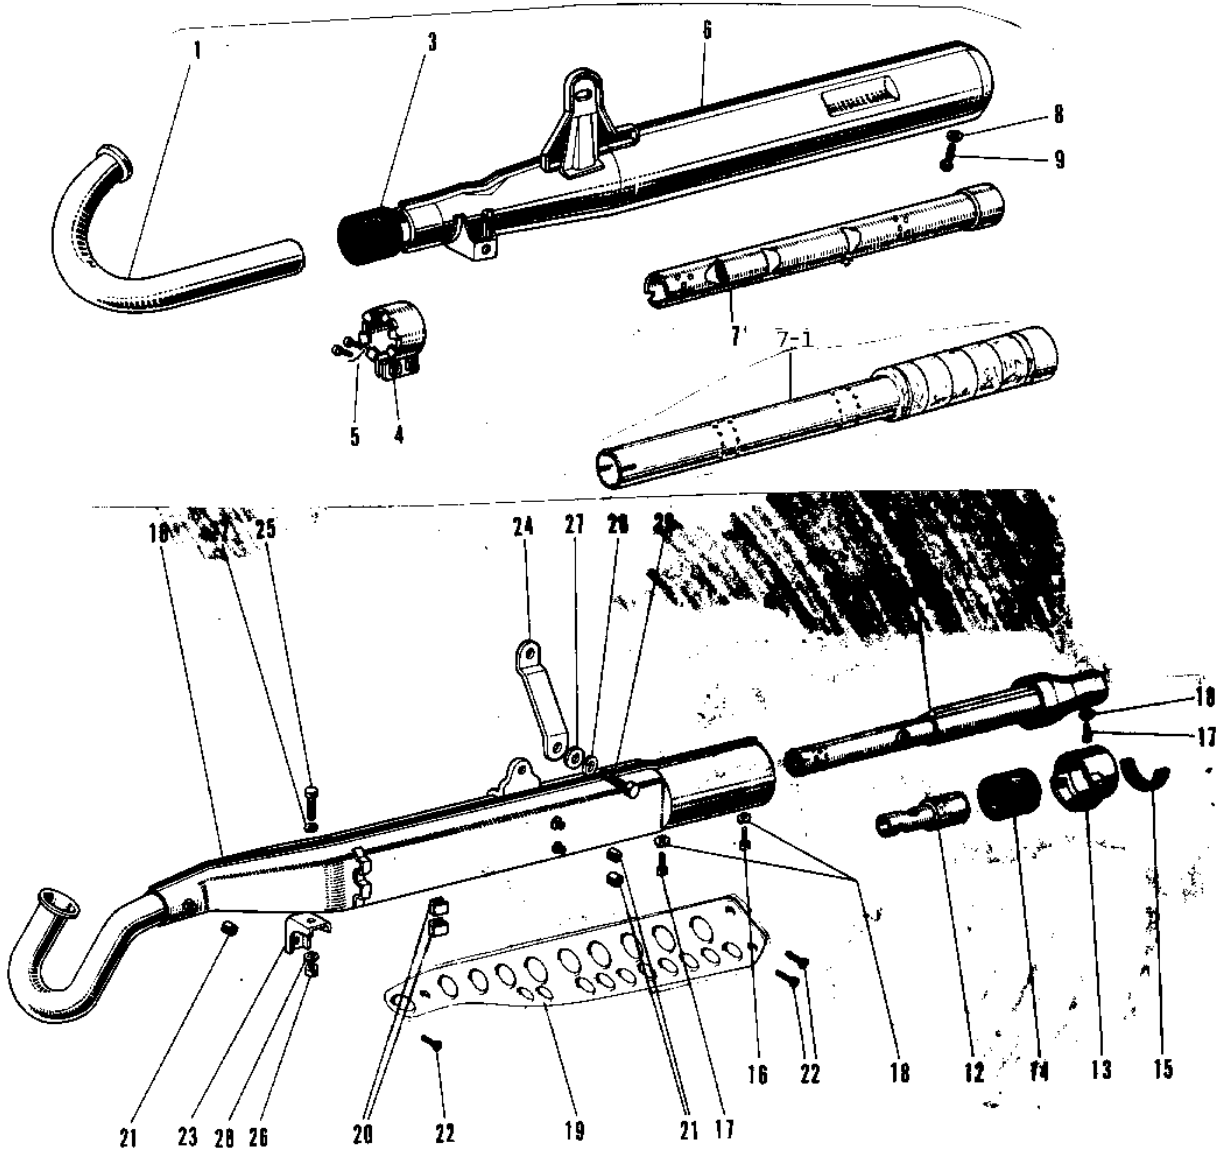

1969 Bushmaster PARTS DIAGRAM

MUFFLER ('69-'73)

1969 Bushmaster PARTS LIST

MUFFLER ('69-'73)

ITEM NAME	PART NUMBER	QUANTITY
MUFFLER ASSY (Ref # 10-12)	18001-025	1
SPARK ARRESTER COMP (Ref # 11)	18033-029	1
UNAVAILABLE IN PRICE BOOK (Ref # 12)	18033-028	1
TAIL PIECE (Ref # 13)	18048-012	1
ELEMENT TAIL PIECE (Ref # 14)	18050-003	1
GASKET TAIL PIECE (Ref # 15)	18068-006	1
UNAVAILABLE IN PRICE BOOK (Ref # 16)	110B0606	1
BOLT,6X10 (Ref # 17)	112G0610	2
WASHER LOCK 6MM (Ref # 18)	464H0600	3
COVER-MUFFLER,BLACK (Ref # 19)	18057-035-21	1
INSULATOR (Ref # 20)	18065-007	2
INSULATOR (Ref # 21)	18065-001	3
SCREW PAN HEAD 6X10 (Ref # 22)	221E0610	3
BRACKET FRONT MUFFLER (Ref # 23)	18061-019	1
BRACKET REAR MUFFLER (Ref # 24)	18061-024	1
BOLT HEX HEAD 8X16 (Ref # 25)	116B0816	1
NUT,8MM (Ref # 26)	311B0800	1
WASHER PLAIN 8MM (Ref # 27)	410B0800	2
WASHER SPRING 8MM (Ref # 28)	461F0800	2
BOLT HEX HEAD 8X16 (Ref # 29)	110N0816	1