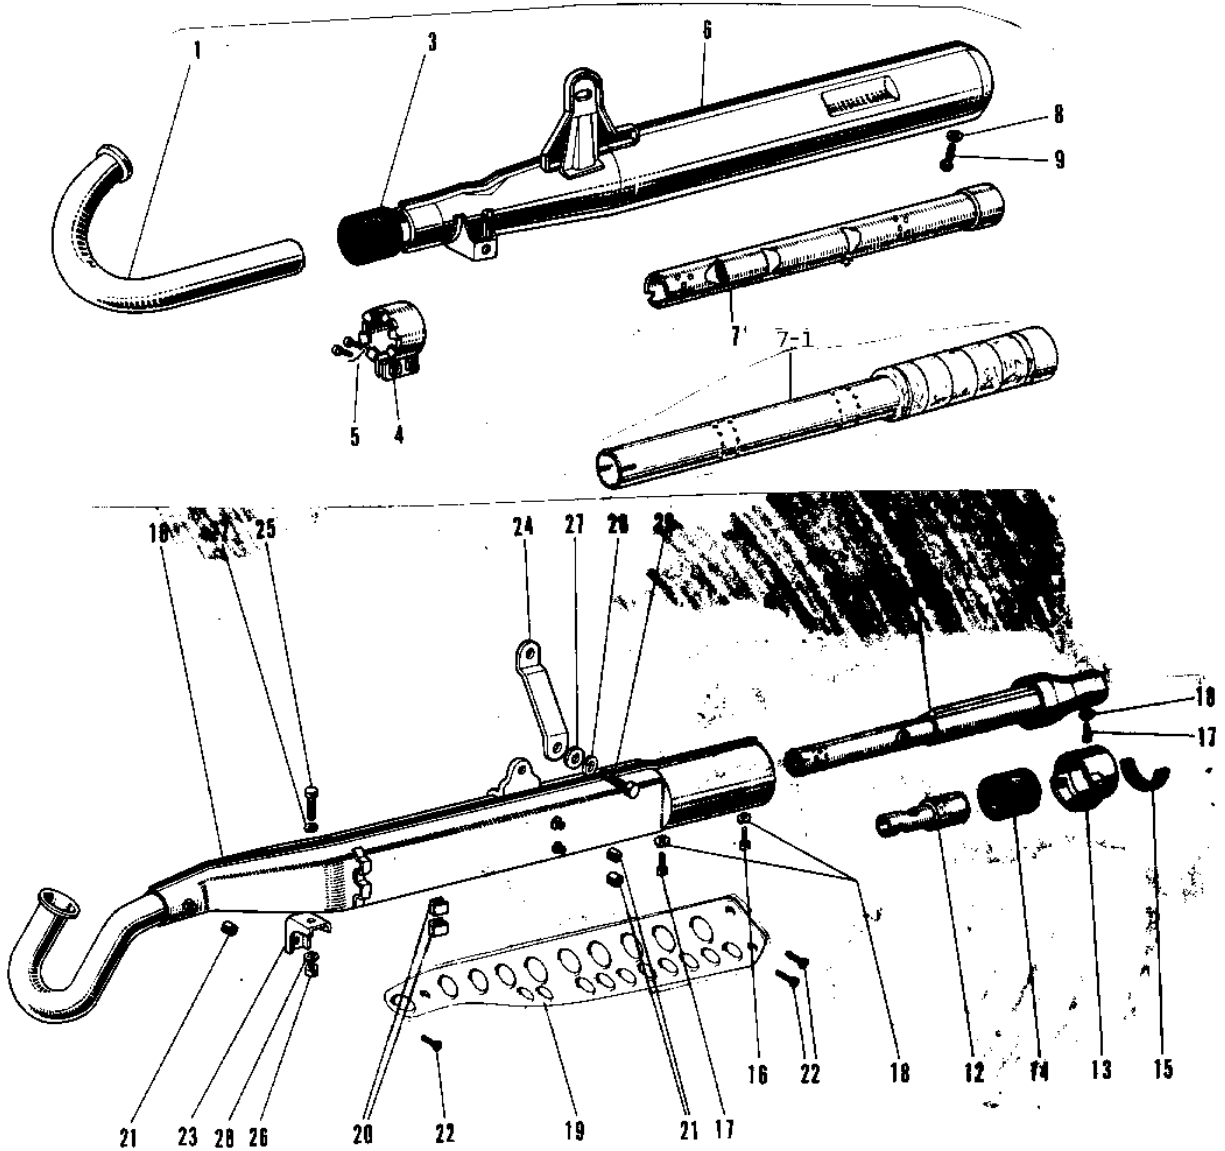

# 1969 Bushmaster PARTS DIAGRAM

MUFFLER ('69-'73)

# 1969 Bushmaster PARTS LIST

## MUFFLER ('69-'73)

ITEM NAME	PART NUMBER	QUANTITY
MUFFLER ASSY (Ref # 10-12)	18001-025	1
SPARK ARRESTER COMP (Ref # 11)	18033-029	1
UNAVAILABLE IN PRICE BOOK (Ref # 12)	18033-028	1
TAIL PIECE (Ref # 13)	18048-012	1
ELEMENT TAIL PIECE (Ref # 14)	18050-003	1
GASKET TAIL PIECE (Ref # 15)	18068-006	1
UNAVAILABLE IN PRICE BOOK (Ref # 16)	110B0606	1
BOLT,6X10 (Ref # 17)	112G0610	2
WASHER LOCK 6MM (Ref # 18)	464H0600	3
COVER-MUFFLER,BLACK (Ref # 19)	18057-035-21	1
INSULATOR (Ref # 20)	18065-007	2
INSULATOR (Ref # 21)	18065-001	3
SCREW PAN HEAD 6X10 (Ref # 22)	221E0610	3
BRACKET FRONT MUFFLER (Ref # 23)	18061-019	1
BRACKET REAR MUFFLER (Ref # 24)	18061-024	1
BOLT HEX HEAD 8X16 (Ref # 25)	116B0816	1
NUT,8MM (Ref # 26)	311B0800	1
WASHER PLAIN 8MM (Ref # 27)	410B0800	2
WASHER SPRING 8MM (Ref # 28)	461F0800	2
BOLT HEX HEAD 8X16 (Ref # 29)	110N0816	1