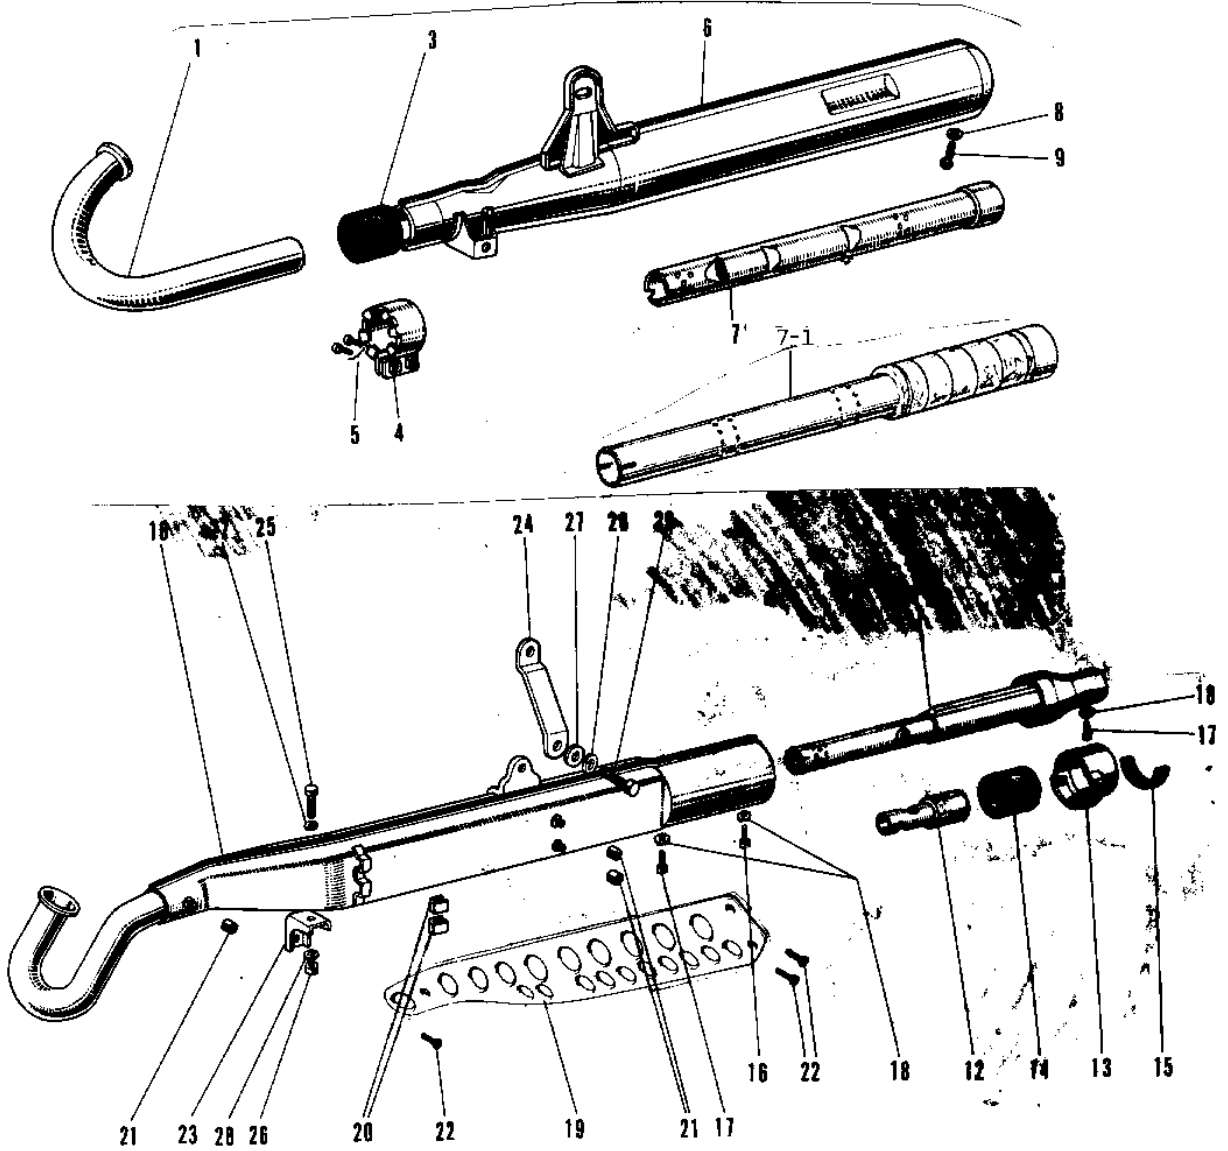

1974 G3SS-D PARTS DIAGRAM

MUFFLER ('69-'73)

1974 G3SS-D PARTS LIST

MUFFLER ('69-'73)

ITEM NAME	PART NUMBER	QUANTITY
MUFFLER ASSY (Ref # 10-12)	18001-025	1
SPARK ARRESTER COMP (Ref # 11)	18033-029	1
UNAVAILABLE IN PRICE BOOK (Ref # 12)	18033-028	1
TAIL PIECE (Ref # 13)	18048-012	1
ELEMENT TAIL PIECE (Ref # 14)	18050-003	1
GASKET TAIL PIECE (Ref # 15)	18068-006	1
UNAVAILABLE IN PRICE BOOK (Ref # 16)	110B0606	1
BOLT,6X10 (Ref # 17)	112G0610	1
WASHER LOCK 6MM (Ref # 18)	464H0600	1
COVER-MUFFLER,BLACK (Ref # 19)	18057-035-21	1
INSULATOR (Ref # 20)	18065-007	1
INSULATOR (Ref # 21)	18065-001	1
SCREW PAN HEAD 6X10 (Ref # 22)	221E0610	1
BRACKET FRONT MUFFLER (Ref # 23)	18061-019	1
BRACKET REAR MUFFLER (Ref # 24)	18061-024	1
BOLT HEX HEAD 8X16 (Ref # 25)	116B0816	1
NUT,8MM (Ref # 26)	311B0800	1
WASHER PLAIN 8MM (Ref # 27)	410B0800	1
WASHER SPRING 8MM (Ref # 28)	461F0800	1
BOLT HEX HEAD 8X16 (Ref # 29)	110N0816	1