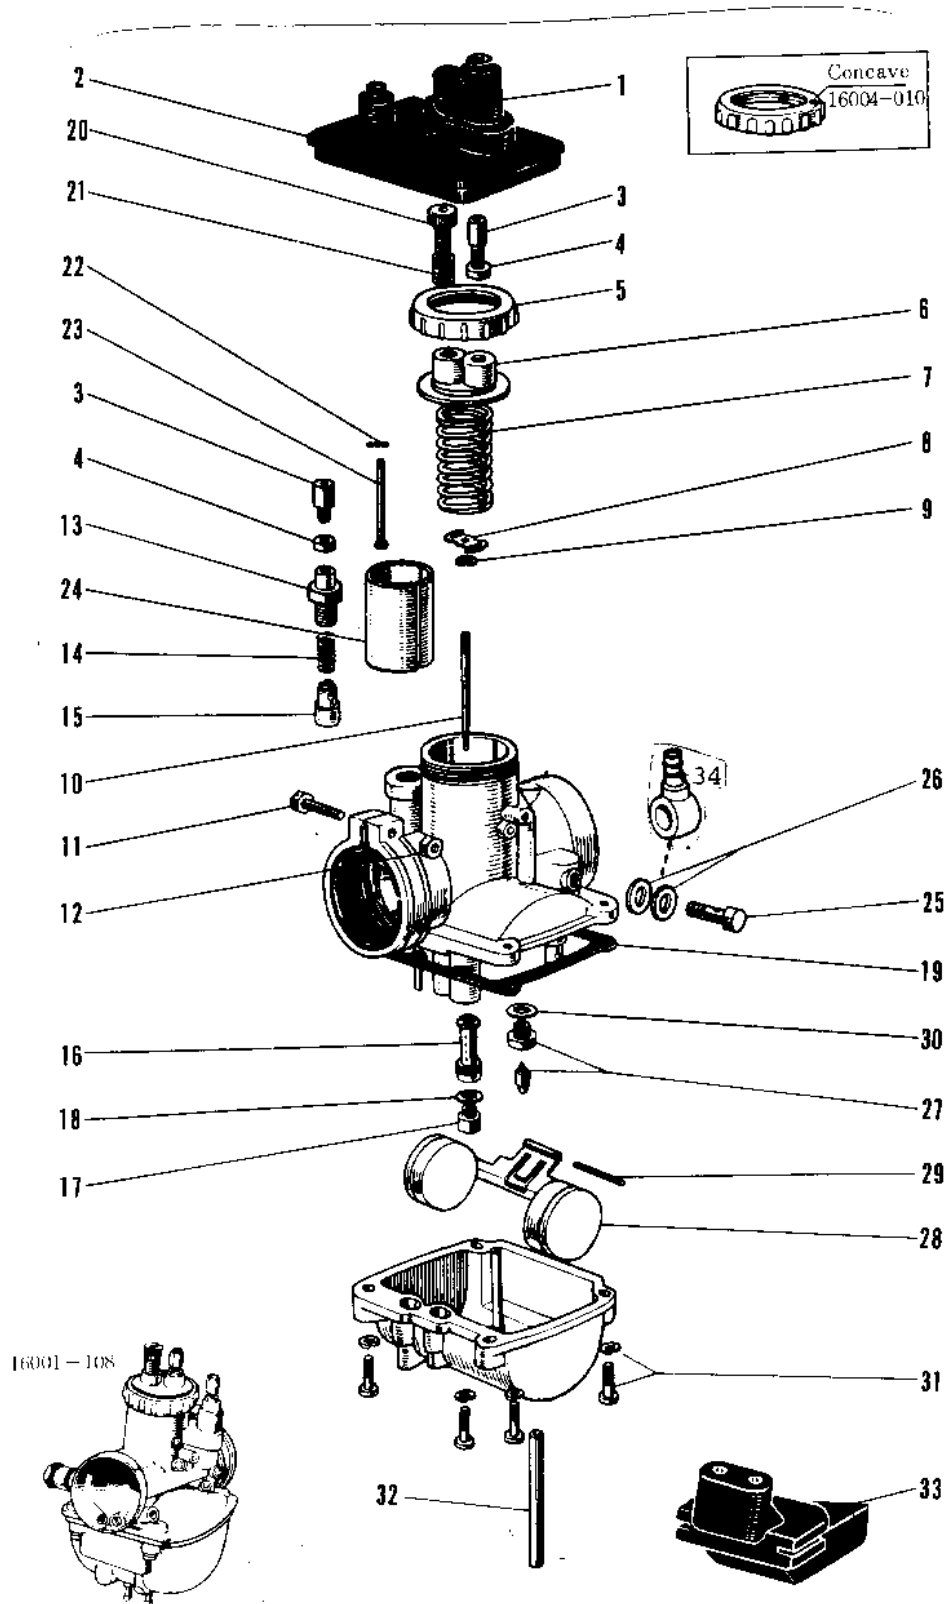

1970 Bushmaster PARTS DIAGRAM

CARBURETOR ('69-'73)

Ref

3-

1970 Bushmaster PARTS LIST

CARBURETOR ('69-'73)

ITEM NAME	PART NUMBER	QUANTITY
GROMMET CARB CAP (Ref # 1)	14038-006	1
CAP CARBURETOR (Ref # 2)	14038-007	1
CARBURETOR ASSY (Ref # 3~31)	16001-108	1
CARBURETOR ASSY (Ref # 3~31)	16001-128	1
CABLE ADJUSTER (Ref # 3)	16002-002	1
NUT CABLE ADJUST LOCK (Ref # 4)	16003-004	1
CAP-MIXING CHAMBER (Ref # 5)	16004-002	1
CAP MIXING CHAMBER (Ref # 5)	16004-010	1
TOP MIXING CHAMBER (Ref # 6)	16005-005	1
SPRING THROTTLE VALVE (Ref # 7)	16006-013	1
SPRING SEAT THRTL VLV (Ref # 8)	16007-002	1
CIRCLIP (Ref # 9)	16008-010	1
JET NEEDLE 5I-2 (Ref # 10)	16009-028	1
JET NEEDLE,4L6 (Ref # 10)	16009-041	1
SCREW CLAMP (Ref # 11)	16010-004	1
NUT 6MM (Ref # 12)	311B0600	2
CAP STARTER PLUNGER (Ref # 13)	16012-004	1
SPRING-PLUNGER (Ref # 14)	16013-003	1
PLUNGER-ENRICHNER (Ref # 15)	16016-002	1
NEEDLE JET E-4 (Ref # 16)	16017-035	1
NEEDLE JET,0-2 (Ref # 16)	16017-050	1
MAIN JET NO 160M (Ref # 17)	92063-018	1
MAIN JET NO 170M (Ref # 17)	92063-081	1
WASHER MAIN JET (Ref # 18)	16034-001	1
GASKET FLOAT CHAMBER (Ref # 19)	16019-012	1
SCREW,THROTTLE STOP (Ref # 20)	16021-002	1
SPRING THR STOP SCREW (Ref # 21)	16022-005	1
UNAVAILABLE IN PRICE BOOK (Ref # 22)	16023-001	1
ROD,THROTTLE VLV STP (Ref # 23)	16024-012	1

1970 Bushmaster PARTS LIST

CARBURETOR ('69-'73)

ITEM NAME	PART NUMBER	QUANTITY
VALVE THROTTLE (Ref # 24)	16025-025	1
VALVE, THROTTLE CA.2.5 (Ref # 24)	16025-054	1
BOLT BANJO (Ref # 25)	92001-014	1
GASKET 8MM (Ref # 26)	751P0800	1
FLOAT VALVE ASSY (Ref # 27)	16030-009	1
FLOAT (Ref # 28)	16031-015	1
FLOAT PIN (Ref # 29)	16032-003	1
WASHER VALVE SEAT (Ref # 30)	16029-002	1
SCREW-FLOAT CHAMBER (Ref # 31)	16033-012	1
PIPE FUEL OVERFLOW (Ref # 32)	92059-007	1
GROMMET OVERFLOW PIPE (Ref # 33)	16136-001	1
CONNECTOR-BANJO (Ref # 34)	92061-019	1