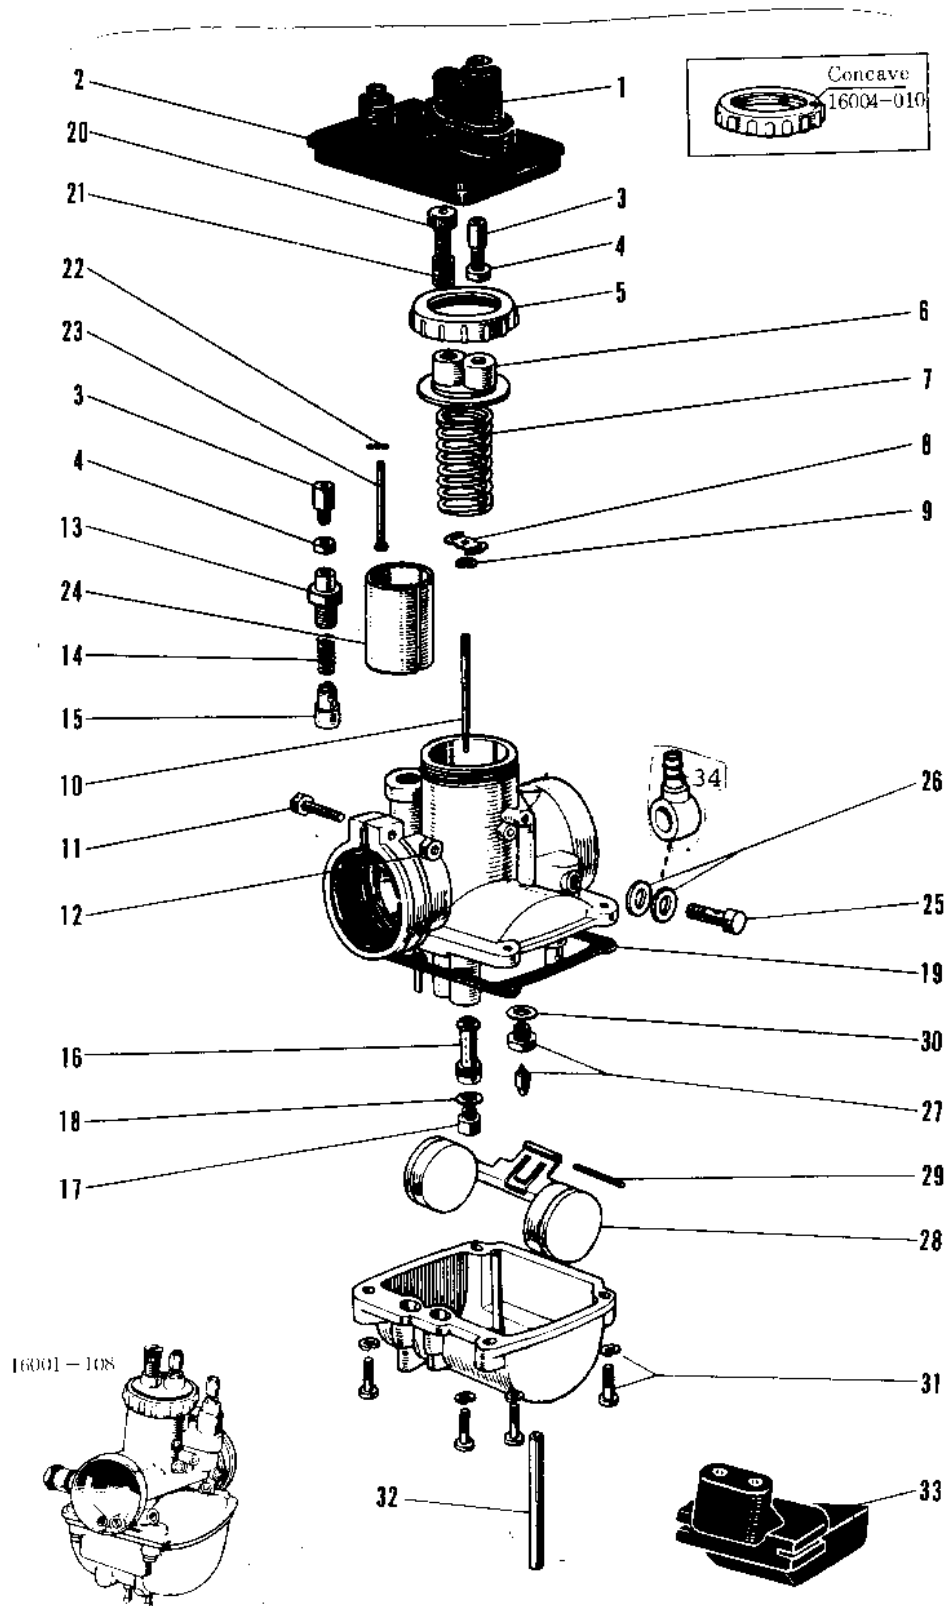

1974 G3SS-D PARTS DIAGRAM

CARBURETOR ('69-'73)

Ref

3

1974 G3SS-D PARTS LIST

CARBURETOR ('69-'73)

ITEM NAME	PART NUMBER	QUANTITY
GROMMET CARB CAP (Ref # 1)	14038-006	1
CAP CARBURETOR (Ref # 2)	14038-007	1
CARBURETOR ASSY (Ref # 3~31)	16001-108	1
CARBURETOR ASSY (Ref # 3~31)	16001-128	1
CABLE ADJUSTER (Ref # 3)	16002-002	1
NUT CABLE ADJUST LOCK (Ref # 4)	16003-004	1
CAP-MIXING CHAMBER (Ref # 5)	16004-002	1
CAP MIXING CHAMBER (Ref # 5)	16004-010	1
TOP MIXING CHAMBER (Ref # 6)	16005-005	1
SPRING THROTTLE VALVE (Ref # 7)	16006-013	1
SPRING SEAT THRTL VLV (Ref # 8)	16007-002	1
CIRCLIP (Ref # 9)	16008-010	1
JET NEEDLE 5I-2 (Ref # 10)	16009-028	1
JET NEEDLE,4L6 (Ref # 10)	16009-041	1
SCREW CLAMP (Ref # 11)	16010-004	1
NUT 6MM (Ref # 12)	311B0600	2
CAP STARTER PLUNGER (Ref # 13)	16012-004	1
SPRING-PLUNGER (Ref # 14)	16013-003	1
PLUNGER-ENRICHNER (Ref # 15)	16016-002	1
NEEDLE JET E-4 (Ref # 16)	16017-035	1
NEEDLE JET,O-2 (Ref # 16)	16017-050	1
MAIN JET NO 160M (Ref # 17)	92063-018	1
MAIN JET NO 170M (Ref # 17)	92063-081	1
WASHER MAIN JET (Ref # 18)	16034-001	1
GASKET FLOAT CHAMBER (Ref # 19)	16019-012	1
SCREW,THROTTLE STOP (Ref # 20)	16021-002	1
SPRING THR STOP SCREW (Ref # 21)	16022-005	1
UNAVAILABLE IN PRICE BOOK (Ref # 22)	16023-001	1
ROD,THROTTLE VLV STP (Ref # 23)	16024-012	1

1974 G3SS-D PARTS LIST

CARBURETOR ('69-'73)

ITEM NAME	PART NUMBER	QUANTITY
VALVE THROTTLE (Ref # 24)	16025-025	1
VALVE, THROTTLE CA.2.5 (Ref # 24)	16025-054	1
BOLT BANJO (Ref # 25)	92001-014	1
GASKET 8MM (Ref # 26)	751P0800	1
FLOAT VALVE ASSY (Ref # 27)	16030-009	1
FLOAT (Ref # 28)	16031-015	1
FLOAT PIN (Ref # 29)	16032-003	1
WASHER VALVE SEAT (Ref # 30)	16029-002	1
SCREW-FLOAT CHAMBER (Ref # 31)	16033-012	1
PIPE FUEL OVERFLOW (Ref # 32)	92059-007	1
GROMMET OVERFLOW PIPE (Ref # 33)	16136-001	1
CONNECTOR-BANJO (Ref # 34)	92061-019	1