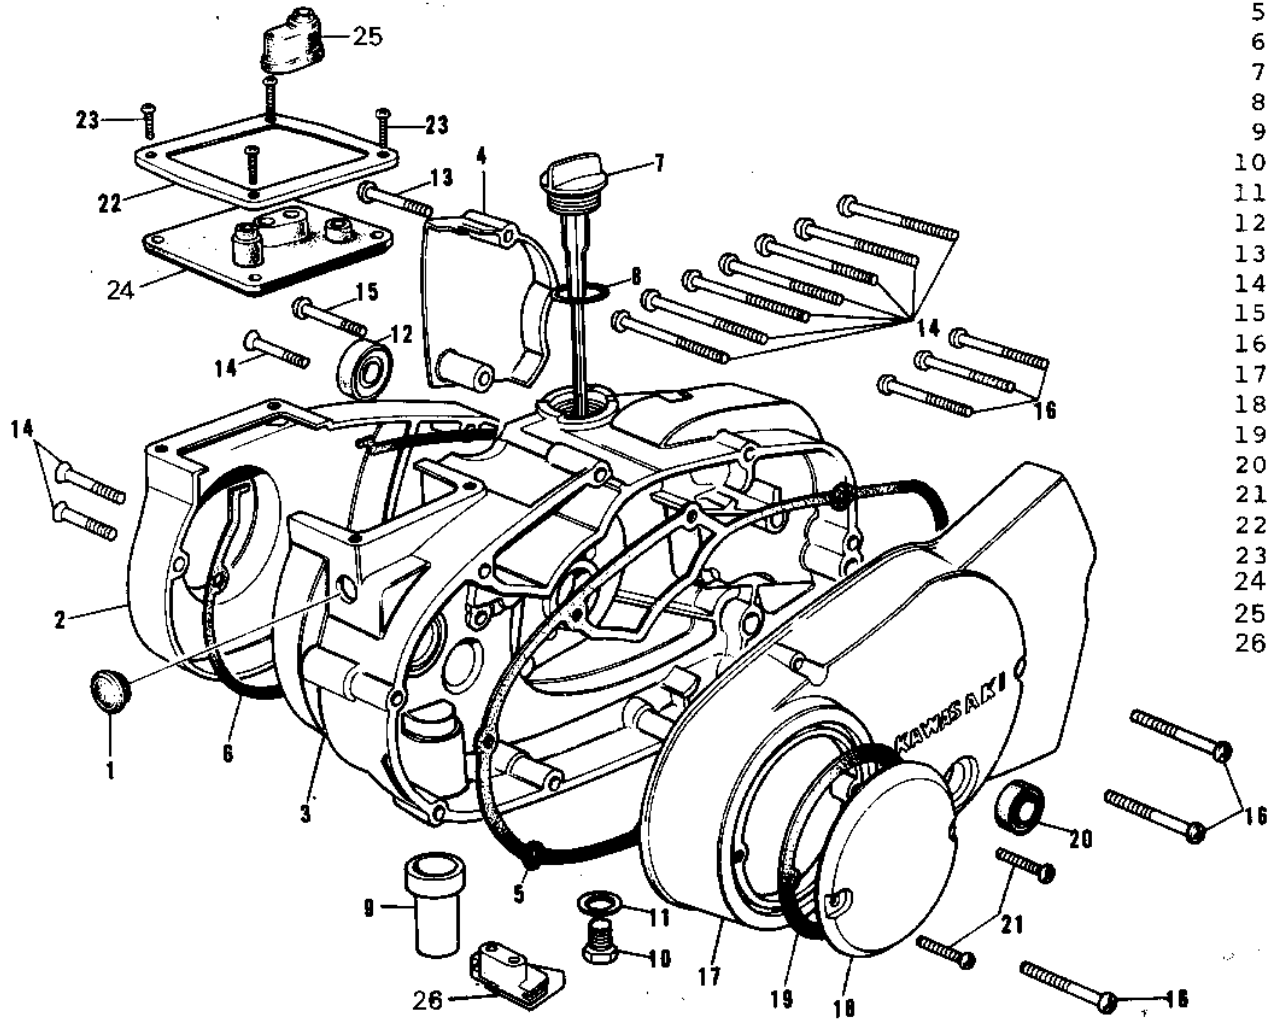

1969 Bushmaster PARTS DIAGRAM

ENGINE COVERS (G3SS-C) ('69-'73)

Ref. No.

- 1
- 2
- 3
- 4
- 5
- 6
- 7
- 8
- 9
- 10
- 11
- 12
- 13
- 14
- 15
- 16
- 17
- 18
- 19
- 20
- 21
- 22
- 23
- 24
- 25
- 26

1969 Bushmaster PARTS LIST

ENGINE COVERS (G3SS-C) ('69-'73)

ITEM NAME	PART NUMBER	QUANTITY
CAP CARB MOUNT HOLE (Ref # 1)	14039-001	1
COVER-CARB,L.SILVER (Ref # 2)	14030-037-75	1
COVER-R.H ENG,SILVER (Ref # 3)	14032-072-75	1
COVER-OIL PUMP SILVER (Ref # 4)	14030-006-75	1
GASKET,CLUTCH COVER (Ref # 5)	11060-1198	1
GASKET CARB COVER (Ref # 6)	14048-001	1
FILLER,OIL (Ref # 7)	16115-018	1
"O" RING,OIL FIL PLUG (Ref # 8)	92055-026	1
DRAIN FUEL (Ref # 9)	16116-002	1
PLUG OIL DRAIN (Ref # 10)	92067-001	1
GASKET CHECK VALVE (Ref # 11)	92065-058	1
OIL SEAL TB14257 (Ref # 12)	653B142507	1
SCREW PAN HEAD 6X25 (Ref # 13)	220B0625	1
SCREW PAN HEAD 6X30 (Ref # 14)	220B0630	1
SCREW PAN HEAD 6X35 (Ref # 15)	220B0635	1
SCREW PAN HEAD 6X45 (Ref # 16)	220B0645	1
COVER-L.H ENG,SILVER (Ref # 17)	14031-040-75	1
COVER-BRK POINT,CR (Ref # 18)	14027-007-79	1
GASKET BREAKER COVER (Ref # 19)	14050-002	1
SEAL-OIL (Ref # 20)	92049-1249	1
SCREW PAN HEAD 6X12 (Ref # 21)	220B0612	1
HOLDER-CARBURETOR CAP (Ref # 22)	14065-004	1
SCREW PAN HEAD 5X10 (Ref # 23)	220B0510	1
CAP-CARBURETOR (Ref # 24)	14038-032	1
GROMMET CARB CAP (Ref # 25)	14038-006	1
GROMMET OVERFLOW PIPE (Ref # 26)	16136-001	1