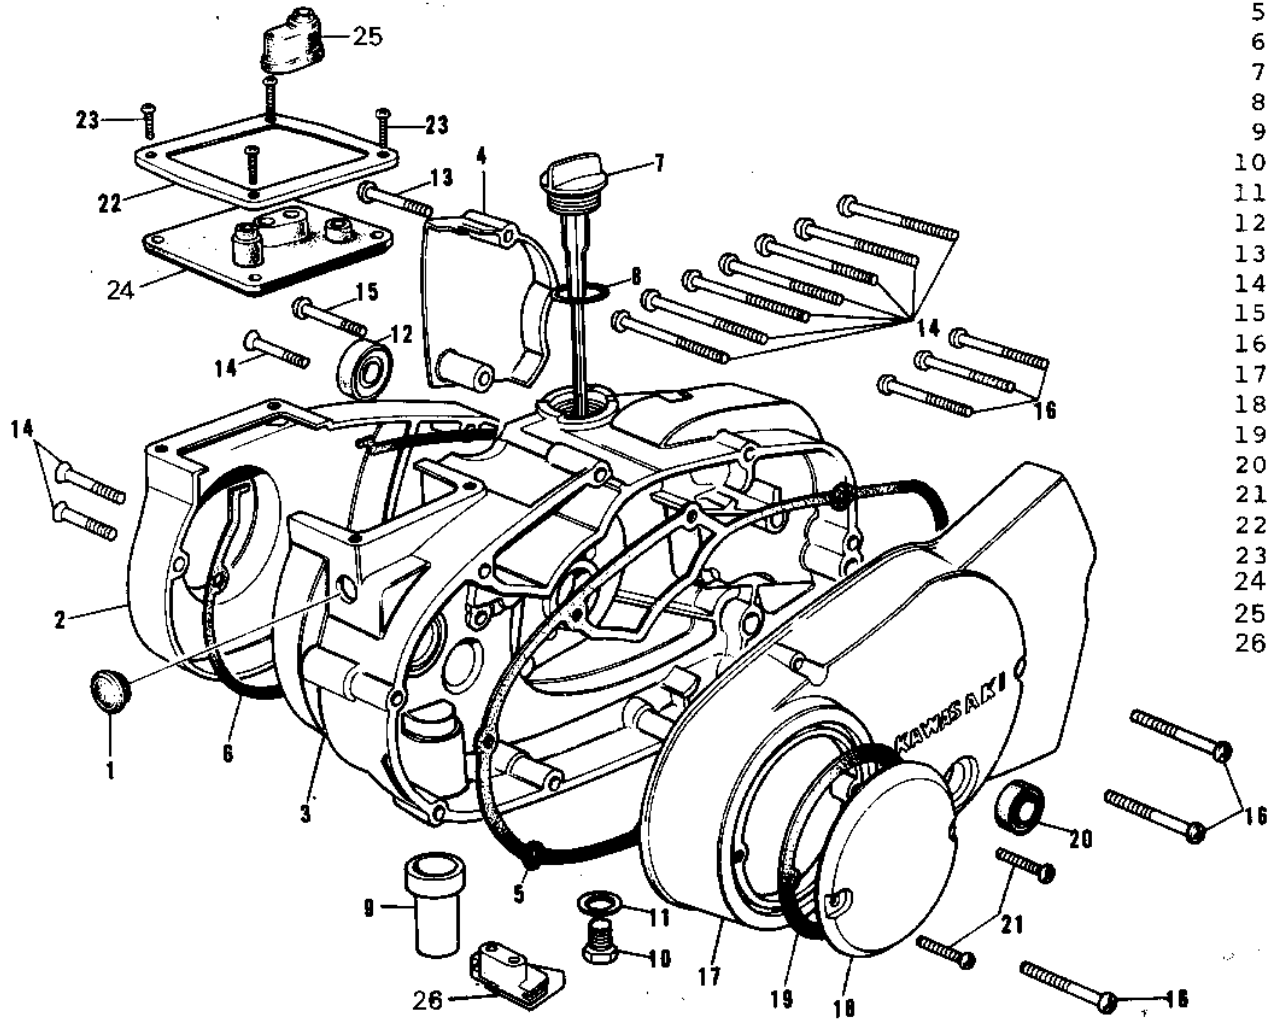

## 1974 G3SS-D PARTS DIAGRAM

ENGINE COVERS (G3SS-C) ('69-'73)

Ref. No.

- 1
- 2
- 3
- 4
- 5
- 6
- 7
- 8
- 9
- 10
- 11
- 12
- 13
- 14
- 15
- 16
- 17
- 18
- 19
- 20
- 21
- 22
- 23
- 24
- 25
- 26

## 1974 G3SS-D PARTS LIST

ENGINE COVERS (G3SS-C) ('69-'73)

ITEM NAME	PART NUMBER	QUANTITY
CAP CARB MOUNT HOLE (Ref # 1)	14039-001	1
COVER-CARB,L.SILVER (Ref # 2)	14030-037-75	1
COVER-R.H ENG,SILVER (Ref # 3)	14032-072-75	1
COVER-OIL PUMP SILVER (Ref # 4)	14030-006-75	1
GASKET,CLUTCH COVER (Ref # 5)	11060-1198	1
GASKET CARB COVER (Ref # 6)	14048-001	1
FILLER,OIL (Ref # 7)	16115-018	1
"O" RING,OIL FIL PLUG (Ref # 8)	92055-026	1
DRAIN FUEL (Ref # 9)	16116-002	1
PLUG OIL DRAIN (Ref # 10)	92067-001	1
GASKET CHECK VALVE (Ref # 11)	92065-058	1
OIL SEAL TB14257 (Ref # 12)	653B142507	1
SCREW PAN HEAD 6X25 (Ref # 13)	220B0625	1
SCREW PAN HEAD 6X30 (Ref # 14)	220B0630	1
SCREW PAN HEAD 6X35 (Ref # 15)	220B0635	1
SCREW PAN HEAD 6X45 (Ref # 16)	220B0645	1
COVER-L.H ENG,SILVER (Ref # 17)	14031-040-75	1
COVER-BRK POINT,CR (Ref # 18)	14027-007-79	1
GASKET BREAKER COVER (Ref # 19)	14050-002	1
SEAL-OIL (Ref # 20)	92049-1249	1
SCREW PAN HEAD 6X12 (Ref # 21)	220B0612	1
HOLDER-CARBURETOR CAP (Ref # 22)	14065-004	1
SCREW PAN HEAD 5X10 (Ref # 23)	220B0510	1
CAP-CARBURETOR (Ref # 24)	14038-032	1
GROMMET CARB CAP (Ref # 25)	14038-006	1
GROMMET OVERFLOW PIPE (Ref # 26)	16136-001	1