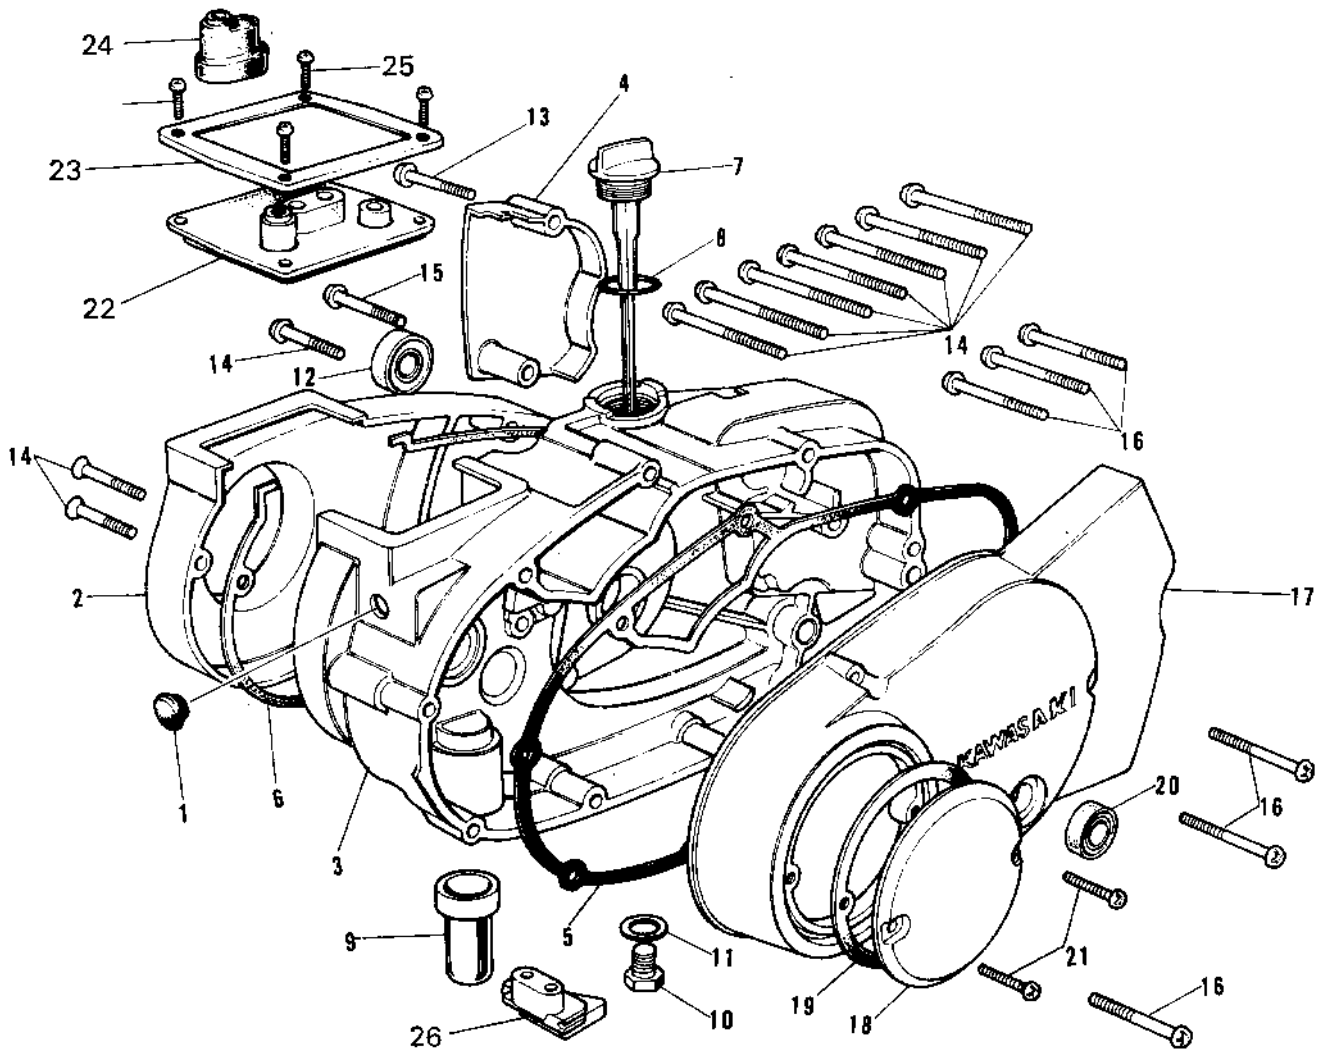

1970 Bushmaster PARTS DIAGRAM

ENGINE COVERS (EXCEPT G3SS-C) ('69-'73)

Re

1970 Bushmaster PARTS LIST

ENGINE COVERS (EXCEPT G3SS-C) ('69-'73)

ITEM NAME	PART NUMBER	QUANTITY
CAP CARB MOUNT HOLE (Ref # 1)	14039-001	1
COVER CARBURETOR (Ref # 2)	14030-005	1
COVER R.H ENGINE (Ref # 3)	14032-049	1
COVER OIL PUMP (Ref # 4)	14030-006	1
GASKET,CLUTCH COVER (Ref # 5)	11060-1198	1
GASKET CARB COVER (Ref # 6)	14048-001	1
FILLER,OIL (Ref # 7)	16115-018	1
"O" RING,OIL FIL PLUG (Ref # 8)	92055-026	1
DRAIN FUEL (Ref # 9)	16116-002	1
PLUG OIL DRAIN (Ref # 10)	92067-001	1
GASKET CHECK VALVE (Ref # 11)	92065-058	1
OIL SEAL TB14257 (Ref # 12)	653B142507	1
SCREW PAN HEAD 6X25 (Ref # 13)	220B0625	1
SCREW PAN HEAD 6X30 (Ref # 14)	220B0630	1
SCREW PAN HEAD 6X35 (Ref # 15)	220B0635	1
SCREW PAN HEAD 6X45 (Ref # 16)	220B0645	1
COVER-ENGINE,L.H (Ref # 17)	14031-040	1
COVER-BRK POINT,CR (Ref # 18)	14027-007-79	1
GASKET BREAKER COVER (Ref # 19)	14050-002	1
SEAL-OIL (Ref # 20)	92049-1249	1
SCREW PAN HEAD 6X12 (Ref # 21)	220B0612	1