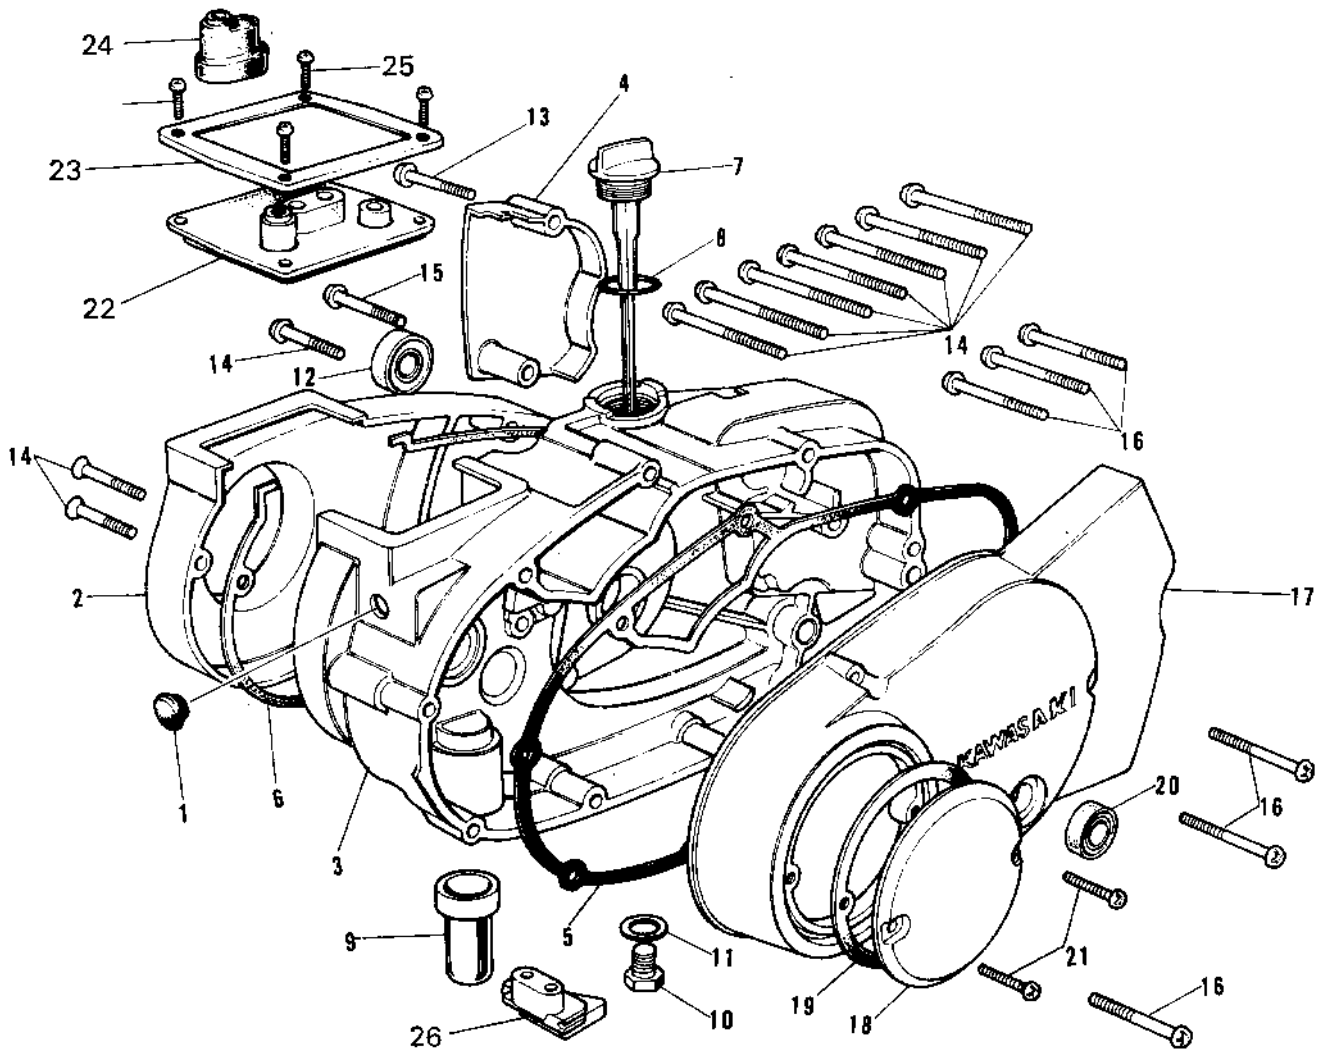

1974 G3SS-D PARTS DIAGRAM

ENGINE COVERS (EXCEPT G3SS-C) ('69-'73)

Re

1974 G3SS-D PARTS LIST

ENGINE COVERS (EXCEPT G3SS-C) ('69-'73)

ITEM NAME	PART NUMBER	QUANTITY
CAP CARB MOUNT HOLE (Ref # 1)	14039-001	1
COVER CARBURETOR (Ref # 2)	14030-005	1
COVER R.H ENGINE (Ref # 3)	14032-049	1
COVER OIL PUMP (Ref # 4)	14030-006	1
GASKET,CLUTCH COVER (Ref # 5)	11060-1198	1
GASKET CARB COVER (Ref # 6)	14048-001	1
FILLER,OIL (Ref # 7)	16115-018	1
"O" RING,OIL FIL PLUG (Ref # 8)	92055-026	1
DRAIN FUEL (Ref # 9)	16116-002	1
PLUG OIL DRAIN (Ref # 10)	92067-001	1
GASKET CHECK VALVE (Ref # 11)	92065-058	1
OIL SEAL TB14257 (Ref # 12)	653B142507	1
SCREW PAN HEAD 6X25 (Ref # 13)	220B0625	1
SCREW PAN HEAD 6X30 (Ref # 14)	220B0630	1
SCREW PAN HEAD 6X35 (Ref # 15)	220B0635	1
SCREW PAN HEAD 6X45 (Ref # 16)	220B0645	1
COVER-ENGINE,L.H (Ref # 17)	14031-040	1
COVER-BRK POINT,CR (Ref # 18)	14027-007-79	1
GASKET BREAKER COVER (Ref # 19)	14050-002	1
SEAL-OIL (Ref # 20)	92049-1249	1
SCREW PAN HEAD 6X12 (Ref # 21)	220B0612	1