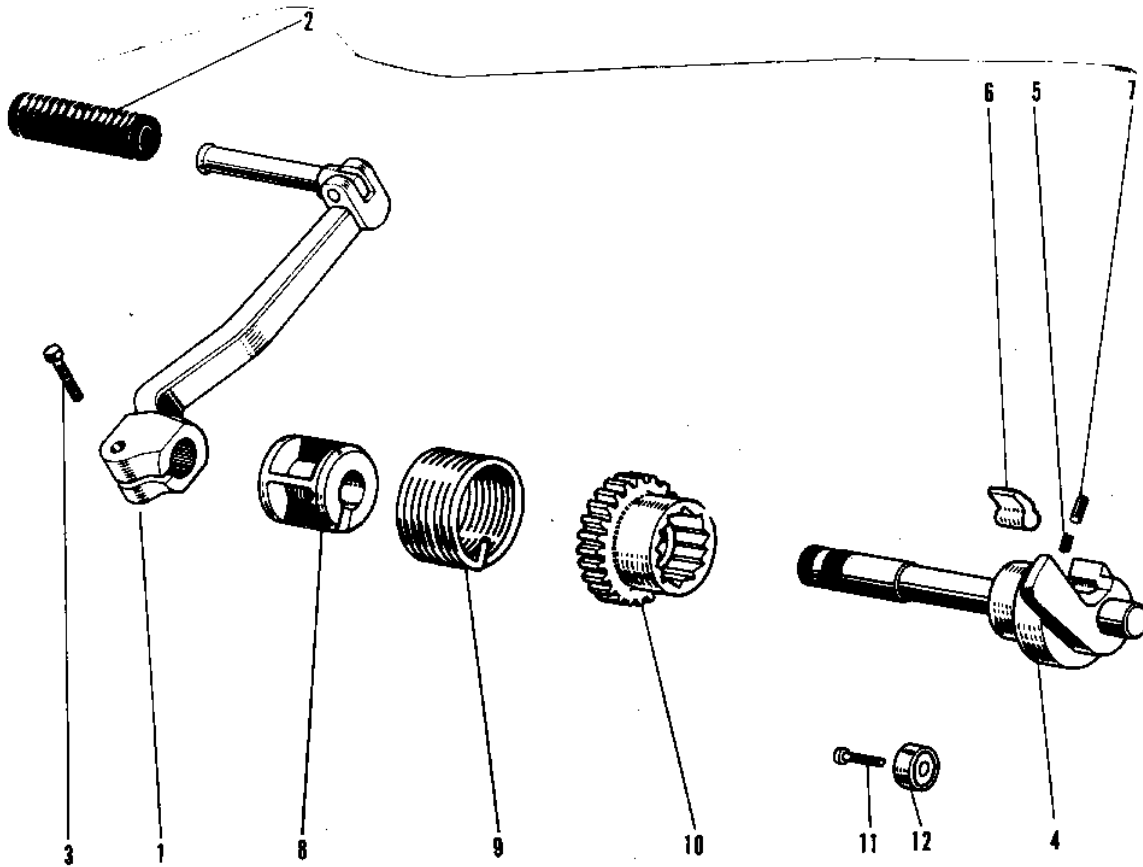

1974 G3SS-D PARTS DIAGRAM

KICKSTARTER MECHANISM ('69-'73)

Ref.No. Part No.

1	13058- 13058-
2	13063-
3	114B08
4	13066-
5	92081-
6	13069-
7	92043-
8	13070-
9	92083-
10	13068-
11	221B06
12	13072-

1974 G3SS-D PARTS LIST

KICKSTARTER MECHANISM ('69-'73)

ITEM NAME	PART NUMBER	QUANTITY
PEDAL,KICKSTARTER (Ref # 1)	13064-012	1
RUBBER KICK PEDAL (Ref # 2)	13063-004	1
BOLT-SMALL-UPSET 8X25 (Ref # 3)	115G0825	1
SHAFT-KICK (Ref # 4)	13066-1022	1
SPRING KICK PAWL (Ref # 5)	92081-014	1
PAWL KICKSTARTER (Ref # 6)	13069-005	1
P/N,KICKSTARTER PAWL (Ref # 7)	92043-013	1
GUIDE KICK SPRING (Ref # 8)	13070-003	1
SPRING KICKSTARTER (Ref # 9)	92083-004	1
GEAR KICKSTARTER (Ref # 10)	13068-007	1
SCREW CNTSNK HD 6X20 (Ref # 11)	221B0620	1
STOPPER KICKSTARTER (Ref # 12)	13072-003	1