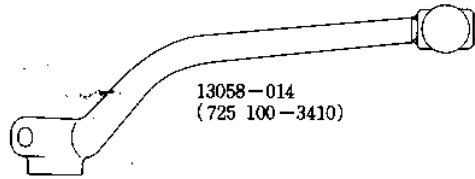

1974 G3SS-D PARTS DIAGRAM

KICKSTARTER MECHANISM ('69-'73)

Ref.No. Part No.

1	13058- 13058-
2	13063-
3	114B08
4	13066-
5	92081-
6	13069-
7	92043-
8	13070-
9	92083-
10	13068-
11	221B06
12	13072-

1974 G3SS-D PARTS LIST

KICKSTARTER MECHANISM ('69-'73)

ITEM NAME	PART NUMBER	QUANTITY
PEDAL,KICKSTARTER (Ref # 1)	13064-012	1
RUBBER KICK PEDAL (Ref # 2)	13063-004	1
BOLT-SMALL-UPSET 8X25 (Ref # 3)	115G0825	1
SHAFT-KICK (Ref # 4)	13066-1022	1
SPRING KICK PAWL (Ref # 5)	92081-014	1
PAWL KICKSTARTER (Ref # 6)	13069-005	1
P/N,KICKSTARTER PAWL (Ref # 7)	92043-013	1
GUIDE KICK SPRING (Ref # 8)	13070-003	1
SPRING KICKSTARTER (Ref # 9)	92083-004	1
GEAR KICKSTARTER (Ref # 10)	13068-007	1
SCREW CNTSNK HD 6X20 (Ref # 11)	221B0620	1
STOPPER KICKSTARTER (Ref # 12)	13072-003	1