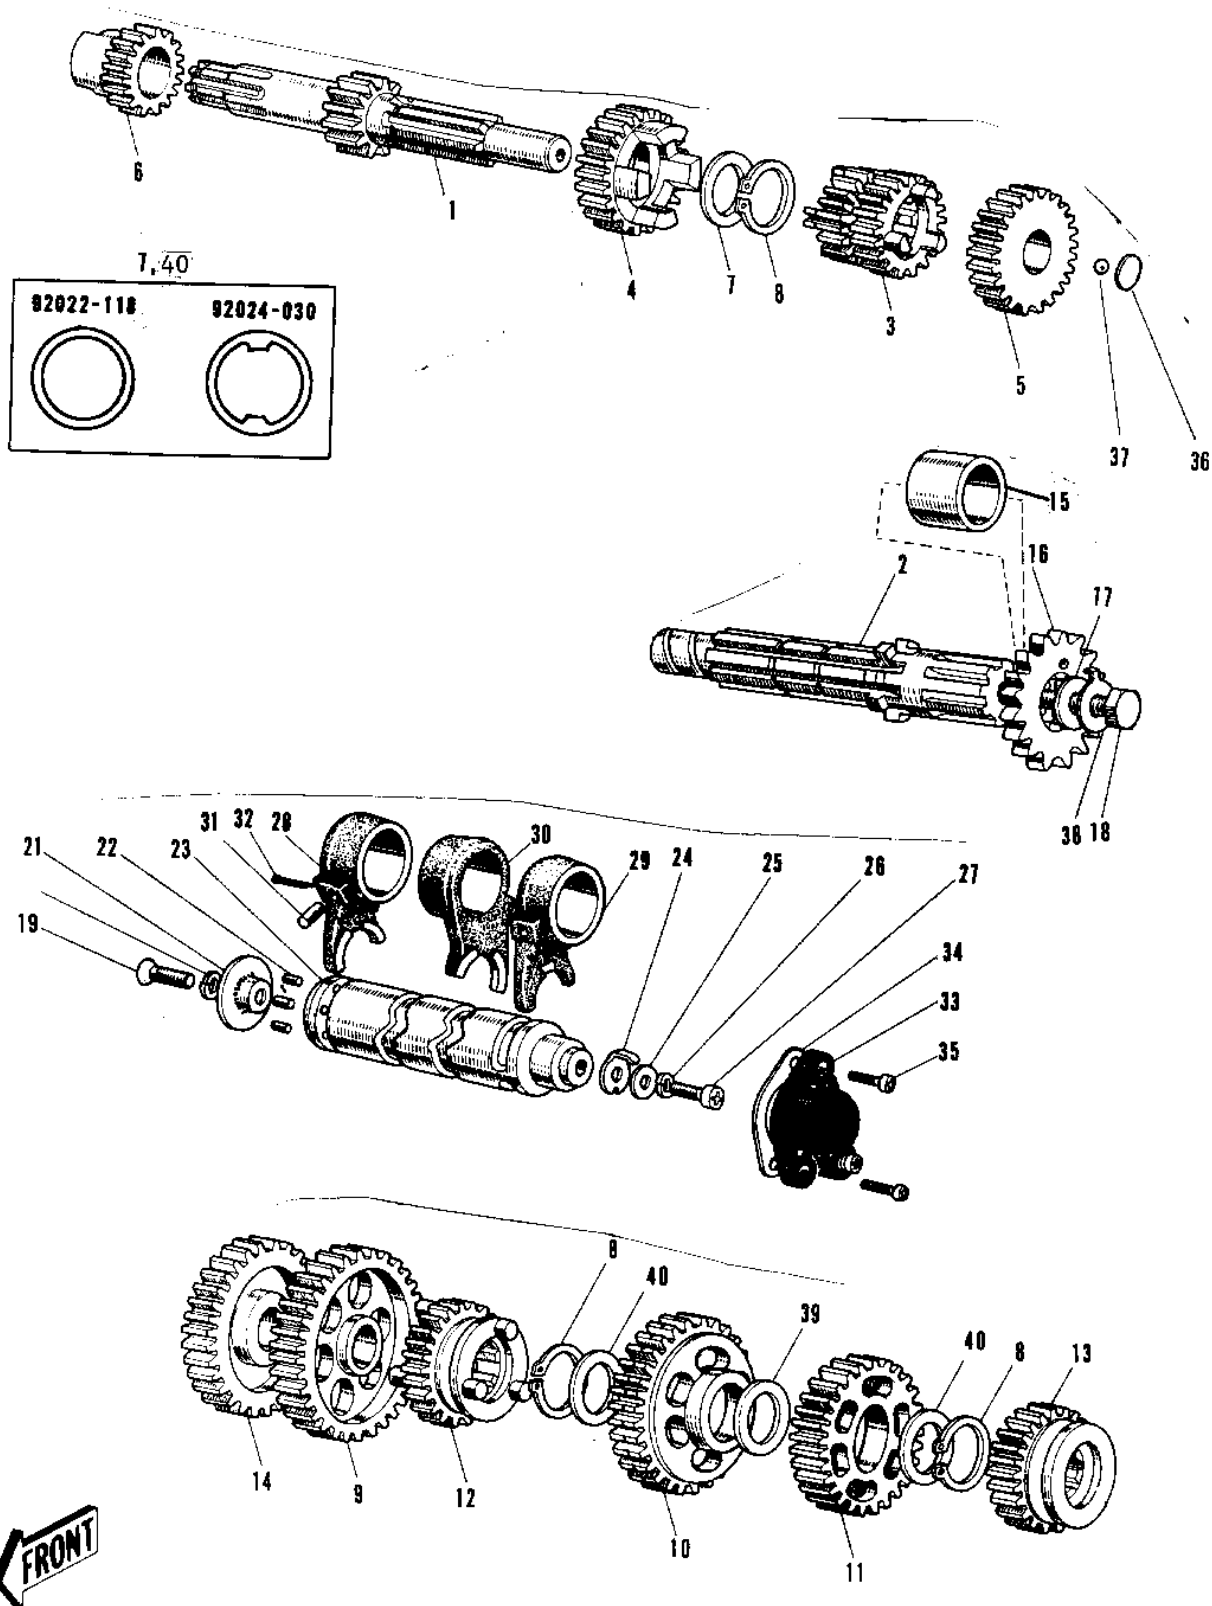

1969 Bushmaster PARTS DIAGRAM

TRANSMISSION /CHANGE DRUM ('69-'73)

1
2
3
4
5
6
7
8
9
10
11
12
13
14
15
16
17
18
19

1969 Bushmaster PARTS LIST

TRANSMISSION /CHANGE DRUM ('69-'73)

ITEM NAME	PART NUMBER	QUANTITY
SHAFT,DRIVE (Ref # 1)	13127-032	1
SHAFT OUTPUT (Ref # 2)	13128-021	1
2ND&3RD GEAR,DRIVE (Ref # 3)	13129-1052	1
4TH GEAR,DRIVE (Ref # 4)	13129-1053	1
GEAR,INPUT TOP,24T (Ref # 5)	13129-1927	1
PINION KICKSTARTER (Ref # 6)	13075-004	1
WASHER THRUST (Ref # 7)	92022-118	1
CIRCLIP (Ref # 8)	92033-014	1
LOW GEAR OUTPUT SHAFT (Ref # 9)	13129-010	1
2ND GEAR OUTPUT SHAFT (Ref # 10)	13131-008	1
3RD GEAR OUTPUT SHAFT (Ref # 11)	13133-005	1
GEAR-TRANSMISSION SPU (Ref # 12)	13129-1708	1
TOP GEAR OUTPUT SHAFT (Ref # 13)	13137-012	1
IDLE GEAR (Ref # 14)	13073-004	1
SPACER ENG SPROCKET (Ref # 15)	92027-009	1
COLLAR,ENG NPROCKET (Ref # 15)	92027-179	1
SPROCKET-OUTPUT,14T (Ref # 16)	13144-1058	1
WASHER ENG SPROCKET (Ref # 17)	92022-130	1
BOLT-SMALL-UPSET,8X16 (Ref # 18)	115G0816	1
DRUM ASSY-GEAR CHANGE (Ref # 19~23)	13239-005	2
SCREW PAN HEAD 6X12 (Ref # 19)	220B0612	1
WASHER LOCK 6MM (Ref # 20)	464H0600	1
PLATE CHANGE DRUM PIN (Ref # 21)	13142-008	1
PIN GEAR CHANGE DRUM (Ref # 22)	92042-014	1
ROTOR,NEUTRAL INDICTR (Ref # 24)	21007-1003	1
WASHER PLAIN 6MM (Ref # 25)	410B0600	1
WASHER SPRING 6MM (Ref # 26)	461F0600	1
UNAVAILABLE IN PRICE BOOK (Ref # 27)	92011-003	1
FORK SELECTOR LOW-2ND (Ref # 28)	13140-010	1

1969 Bushmaster PARTS LIST

TRANSMISSION /CHANGE DRUM ('69-'73)

ITEM NAME	PART NUMBER	QUANTITY
FORK SELECTOR 3RD (Ref # 29)	13140-009	1
FORK SELECTOR 4TH-TOP (Ref # 30)	13140-017	1
PIN SELECT FORK GUIDE (Ref # 31)	92043-005	1
PIN COTTER 3.0X20 (Ref # 32)	550D3020	1
SWITCH,NEUTRAL (Ref # 33)	13151-1001	1
GASKET NEUTRAL SWITCH (Ref # 34)	13146-002	1
SCREW PAN HEAD 6X16 (Ref # 35)	220B0616	1
WASHER THRUST (Ref # 36)	92022-115	1
BALL STEEL 7/32' (Ref # 37)	600A0700	1
WASHER LOCK 8MM (Ref # 38)	92030-007	1
WASHER THRUST (Ref # 39)	92022-146	1
WASHER-LOCK (Ref # 40)	92024-030	1