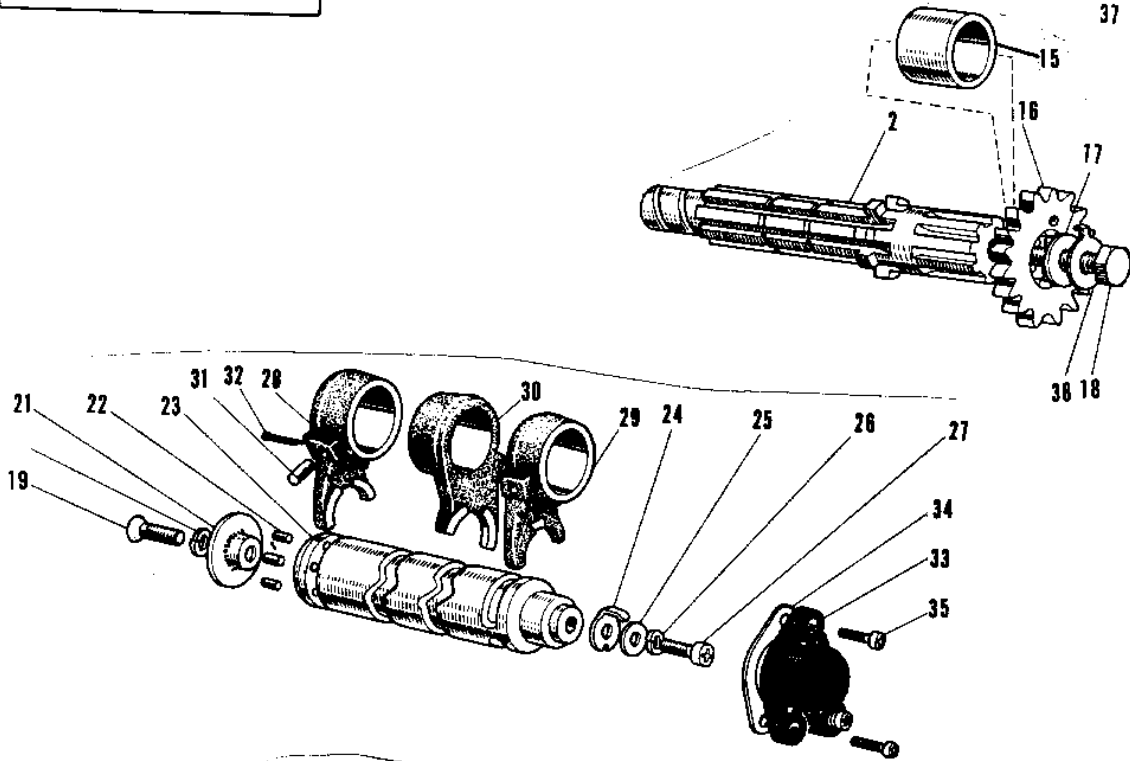

## 1974 G3SS-D PARTS DIAGRAM

TRANSMISSION /CHANGE DRUM ('69-'73)

← FRONT

## 1974 G3SS-D PARTS LIST

TRANSMISSION /CHANGE DRUM ('69-'73)

ITEM NAME	PART NUMBER	QUANTITY
SHAFT,DRIVE (Ref # 1)	13127-032	1
SHAFT OUTPUT (Ref # 2)	13128-021	1
2ND&3RD GEAR,DRIVE (Ref # 3)	13129-1052	1
4TH GEAR,DRIVE (Ref # 4)	13129-1053	1
GEAR,INPUT TOP,24T (Ref # 5)	13129-1927	1
PINION KICKSTARTER (Ref # 6)	13075-004	1
WASHER THRUST (Ref # 7)	92022-118	1
CIRCLIP (Ref # 8)	92033-014	1
LOW GEAR OUTPUT SHAFT (Ref # 9)	13129-010	1
2ND GEAR OUTPUT SHAFT (Ref # 10)	13131-008	1
3RD GEAR OUTPUT SHAFT (Ref # 11)	13133-005	1
GEAR-TRANSMISSION SPU (Ref # 12)	13129-1708	1
TOP GEAR OUTPUT SHAFT (Ref # 13)	13137-012	1
IDLE GEAR (Ref # 14)	13073-004	1
SPACER ENG SPROCKET (Ref # 15)	92027-009	1
COLLAR,ENG NPROCKET (Ref # 15)	92027-179	1
SPROCKET-OUTPUT,14T (Ref # 16)	13144-1058	1
WASHER ENG SPROCKET (Ref # 17)	92022-130	1
BOLT-SMALL-UPSET,8X16 (Ref # 18)	115G0816	1
DRUM ASSY-GEAR CHANGE (Ref # 19~23)	13239-005	2
SCREW PAN HEAD 6X12 (Ref # 19)	220B0612	1
WASHER LOCK 6MM (Ref # 20)	464H0600	1
PLATE CHANGE DRUM PIN (Ref # 21)	13142-008	1
PIN GEAR CHANGE DRUM (Ref # 22)	92042-014	1
ROTOR,NEUTRAL INDICTR (Ref # 24)	21007-1003	1
WASHER PLAIN 6MM (Ref # 25)	410B0600	1
WASHER SPRING 6MM (Ref # 26)	461F0600	1
UNAVAILABLE IN PRICE BOOK (Ref # 27)	92011-003	1
FORK SELECTOR LOW-2ND (Ref # 28)	13140-010	1

## 1974 G3SS-D PARTS LIST

TRANSMISSION /CHANGE DRUM ('69-'73)

ITEM NAME	PART NUMBER	QUANTITY
FORK SELECTOR 3RD (Ref # 29)	13140-009	1
FORK SELECTOR 4TH-TOP (Ref # 30)	13140-017	1
PIN SELECT FORK GUIDE (Ref # 31)	92043-005	1
PIN COTTER 3.0X20 (Ref # 32)	550D3020	1
SWITCH,NEUTRAL (Ref # 33)	13151-1001	1
GASKET NEUTRAL SWITCH (Ref # 34)	13146-002	1
SCREW PAN HEAD 6X16 (Ref # 35)	220B0616	1
WASHER THRUST (Ref # 36)	92022-115	1
BALL STEEL 7/32' (Ref # 37)	600A0700	1
WASHER LOCK 8MM (Ref # 38)	92030-007	1
WASHER THRUST (Ref # 39)	92022-146	1
WASHER-LOCK (Ref # 40)	92024-030	1