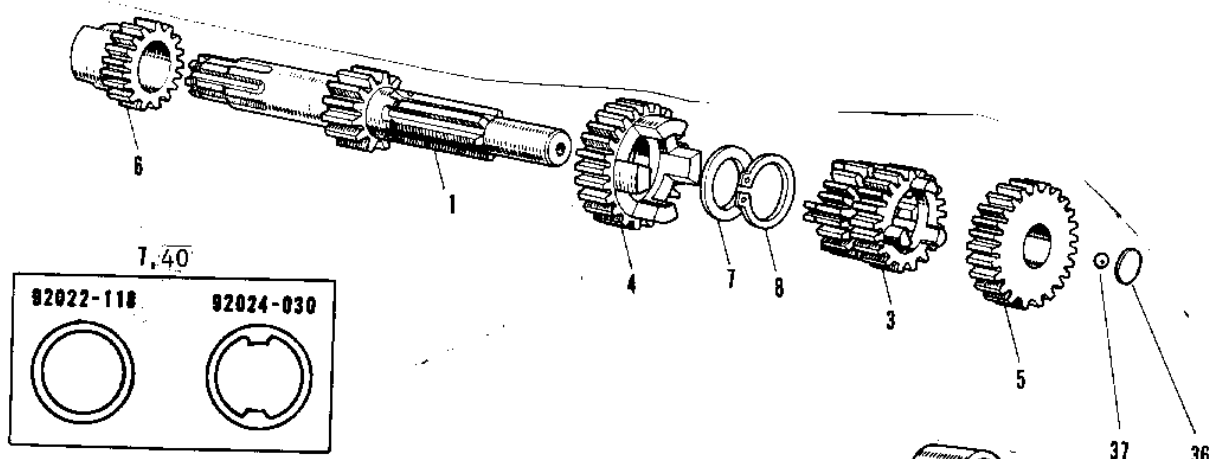

## 1974 G3SS-D PARTS DIAGRAM

TRANSMISSION /CHANGE DRUM ('69-'73)

← FRONT

## 1974 G3SS-D PARTS LIST

TRANSMISSION /CHANGE DRUM ('69-'73)

ITEM NAME	PART NUMBER	QUANTITY
SHAFT,DRIVE (Ref # 1)	13127-032	1
SHAFT OUTPUT (Ref # 2)	13128-021	1
2ND&3RD GEAR,DRIVE (Ref # 3)	13129-1052	1
4TH GEAR,DRIVE (Ref # 4)	13129-1053	1
GEAR,INPUT TOP,24T (Ref # 5)	13129-1927	1
PINION KICKSTARTER (Ref # 6)	13075-004	1
WASHER THRUST (Ref # 7)	92022-118	1
CIRCLIP (Ref # 8)	92033-014	1
LOW GEAR OUTPUT SHAFT (Ref # 9)	13129-010	1
2ND GEAR OUTPUT SHAFT (Ref # 10)	13131-008	1
3RD GEAR OUTPUT SHAFT (Ref # 11)	13133-005	1
GEAR-TRANSMISSION SPU (Ref # 12)	13129-1708	1
TOP GEAR OUTPUT SHAFT (Ref # 13)	13137-012	1
IDLE GEAR (Ref # 14)	13073-004	1
SPACER ENG SPROCKET (Ref # 15)	92027-009	1
COLLAR,ENG NPROCKET (Ref # 15)	92027-179	1
SPROCKET-OUTPUT,14T (Ref # 16)	13144-1058	1
WASHER ENG SPROCKET (Ref # 17)	92022-130	1
BOLT-SMALL-UPSET,8X16 (Ref # 18)	115G0816	1
DRUM ASSY-GEAR CHANGE (Ref # 19~23)	13239-005	2
SCREW PAN HEAD 6X12 (Ref # 19)	220B0612	1
WASHER LOCK 6MM (Ref # 20)	464H0600	1
PLATE CHANGE DRUM PIN (Ref # 21)	13142-008	1
PIN GEAR CHANGE DRUM (Ref # 22)	92042-014	1
ROTOR,NEUTRAL INDICTR (Ref # 24)	21007-1003	1
WASHER PLAIN 6MM (Ref # 25)	410B0600	1
WASHER SPRING 6MM (Ref # 26)	461F0600	1
UNAVAILABLE IN PRICE BOOK (Ref # 27)	92011-003	1
FORK SELECTOR LOW-2ND (Ref # 28)	13140-010	1

## 1974 G3SS-D PARTS LIST

TRANSMISSION /CHANGE DRUM ('69-'73)

ITEM NAME	PART NUMBER	QUANTITY
FORK SELECTOR 3RD (Ref # 29)	13140-009	1
FORK SELECTOR 4TH-TOP (Ref # 30)	13140-017	1
PIN SELECT FORK GUIDE (Ref # 31)	92043-005	1
PIN COTTER 3.0X20 (Ref # 32)	550D3020	1
SWITCH,NEUTRAL (Ref # 33)	13151-1001	1
GASKET NEUTRAL SWITCH (Ref # 34)	13146-002	1
SCREW PAN HEAD 6X16 (Ref # 35)	220B0616	1
WASHER THRUST (Ref # 36)	92022-115	1
BALL STEEL 7/32' (Ref # 37)	600A0700	1
WASHER LOCK 8MM (Ref # 38)	92030-007	1
WASHER THRUST (Ref # 39)	92022-146	1
WASHER-LOCK (Ref # 40)	92024-030	1