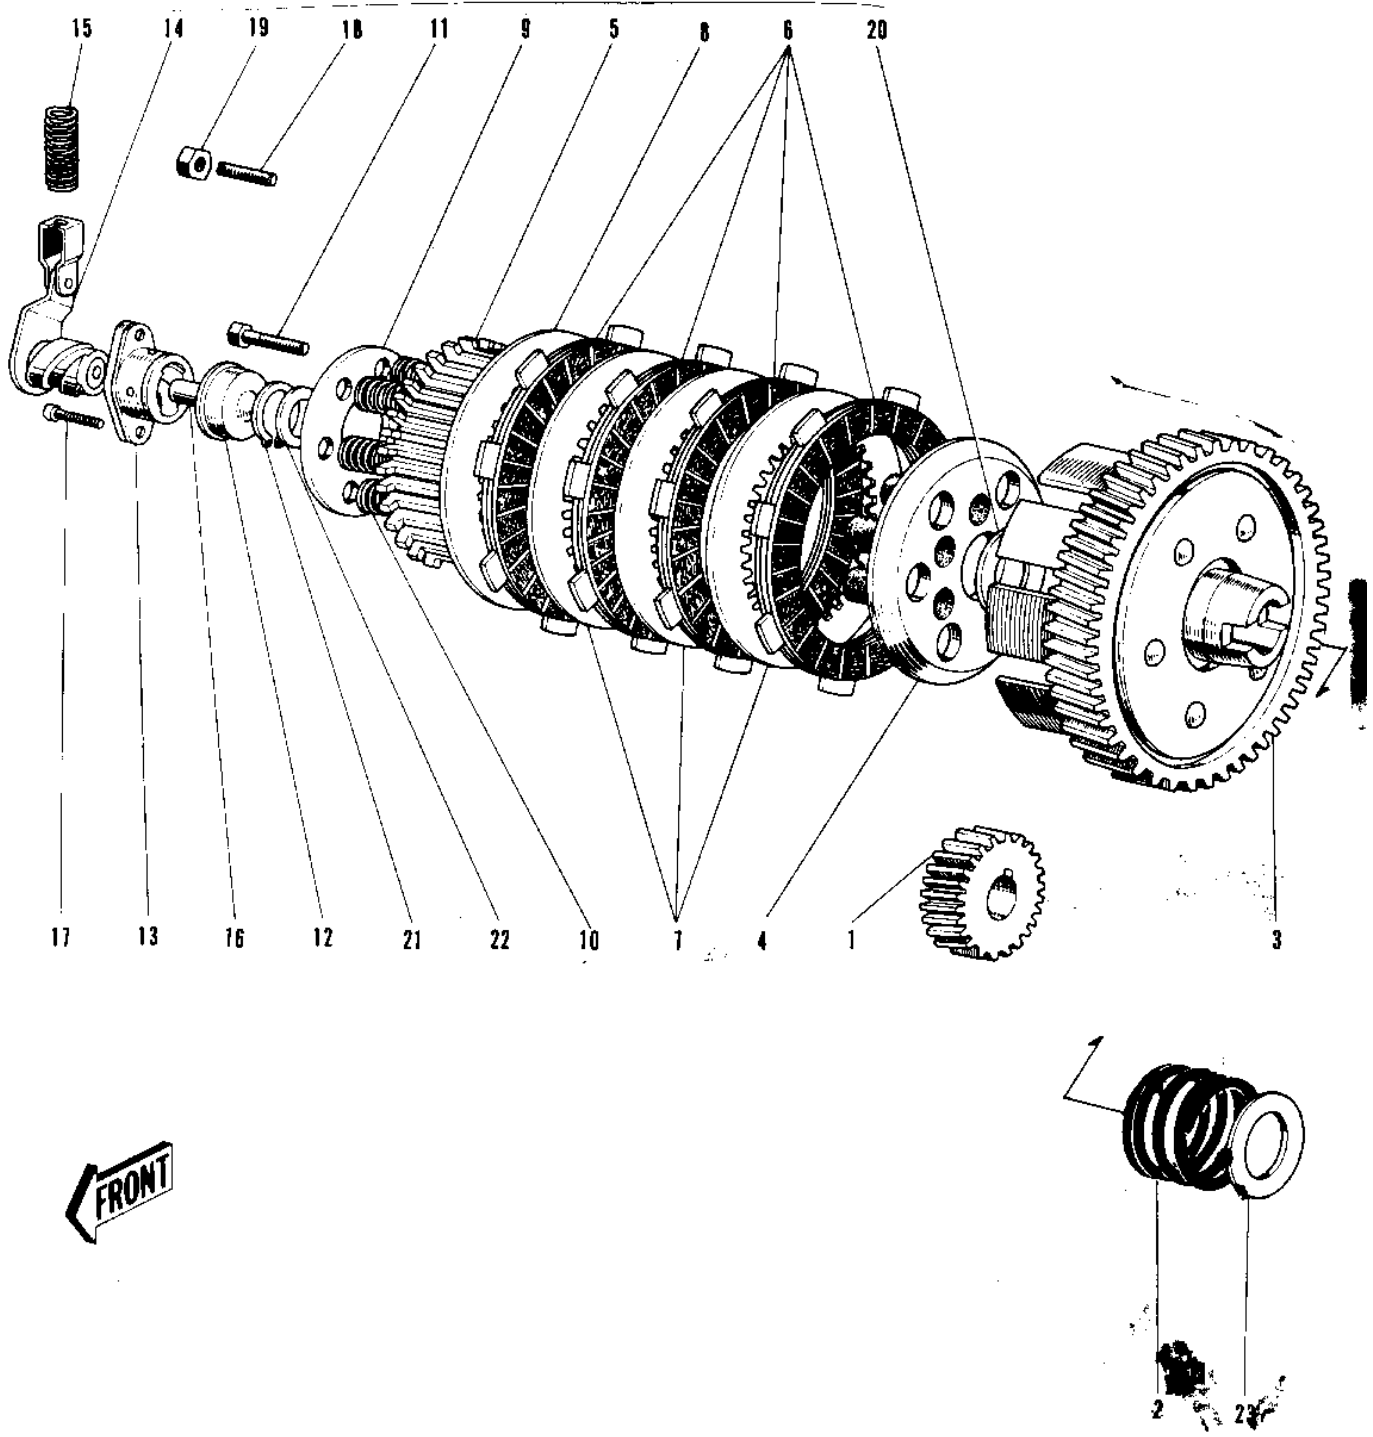

## 1974 G3SS-D PARTS DIAGRAM

CLUTCH ('69-'73)

Re

## 1974 G3SS-D PARTS LIST

CLUTCH ('69-'73)

ITEM NAME	PART NUMBER	QUANTITY
PINION,PRIMARY (Ref # 1)	13121-032	1
SPRING CLUTCH DAMPER (Ref # 2)	92081-015	1
CLUTCH-ASSY (Ref # 3~11)	13081-028	2
HOUSING CLUTCH (Ref # 3)	13095-022	2
WHEEL,CLUTCH (Ref # 4)	13086-1002	1
HUB,CLUTCH (Ref # 5)	13087-1011	1
PLATE-FRICTION (Ref # 6)	13088-1103	1
PLATE-CLUTCH,STEEL (Ref # 7)	13089-1009	1
PLATE CLUTCH OUTER (Ref # 8)	13090-004	1
HOLDER,CLUTCH SPRING (Ref # 9)	13091-1115	1
SPRING CLUTCH (Ref # 10)	92081-012	1
BOLT HEX HEAD 5X12 (Ref # 11)	110B0512	1
BOLT SMALL (Ref # 11)	114G0812	1
BOLT-UPSET (Ref # 11)	112G0516	1
PUSHER CLUTCH SPRING (Ref # 12)	13113-003	1
OUTER CLUTCH RELEASE (Ref # 13)	13118-001	1
INNER CLUTCH RELEASE (Ref # 14)	13102-004	1
SPRING-CLUTCH RELEASE (Ref # 15)	92081-096	1
PIN DOWEL 7X10 (Ref # 16)	610A0710	1
SCREW PAN HEAD 6X16 (Ref # 17)	220B0616	1
SCREW SLOTTED 6X28 (Ref # 18)	291Z0628	1
NUT 6MM (Ref # 19)	311B0600	1
WASHER THRUST CLUTCH (Ref # 20)	92022-054	1
CIRCLIP 16MM (Ref # 21)	480J1600	1
WASHER THRUST (Ref # 22)	92022-053	1
WASHER PLAIN (Ref # 23)	92022-057	1