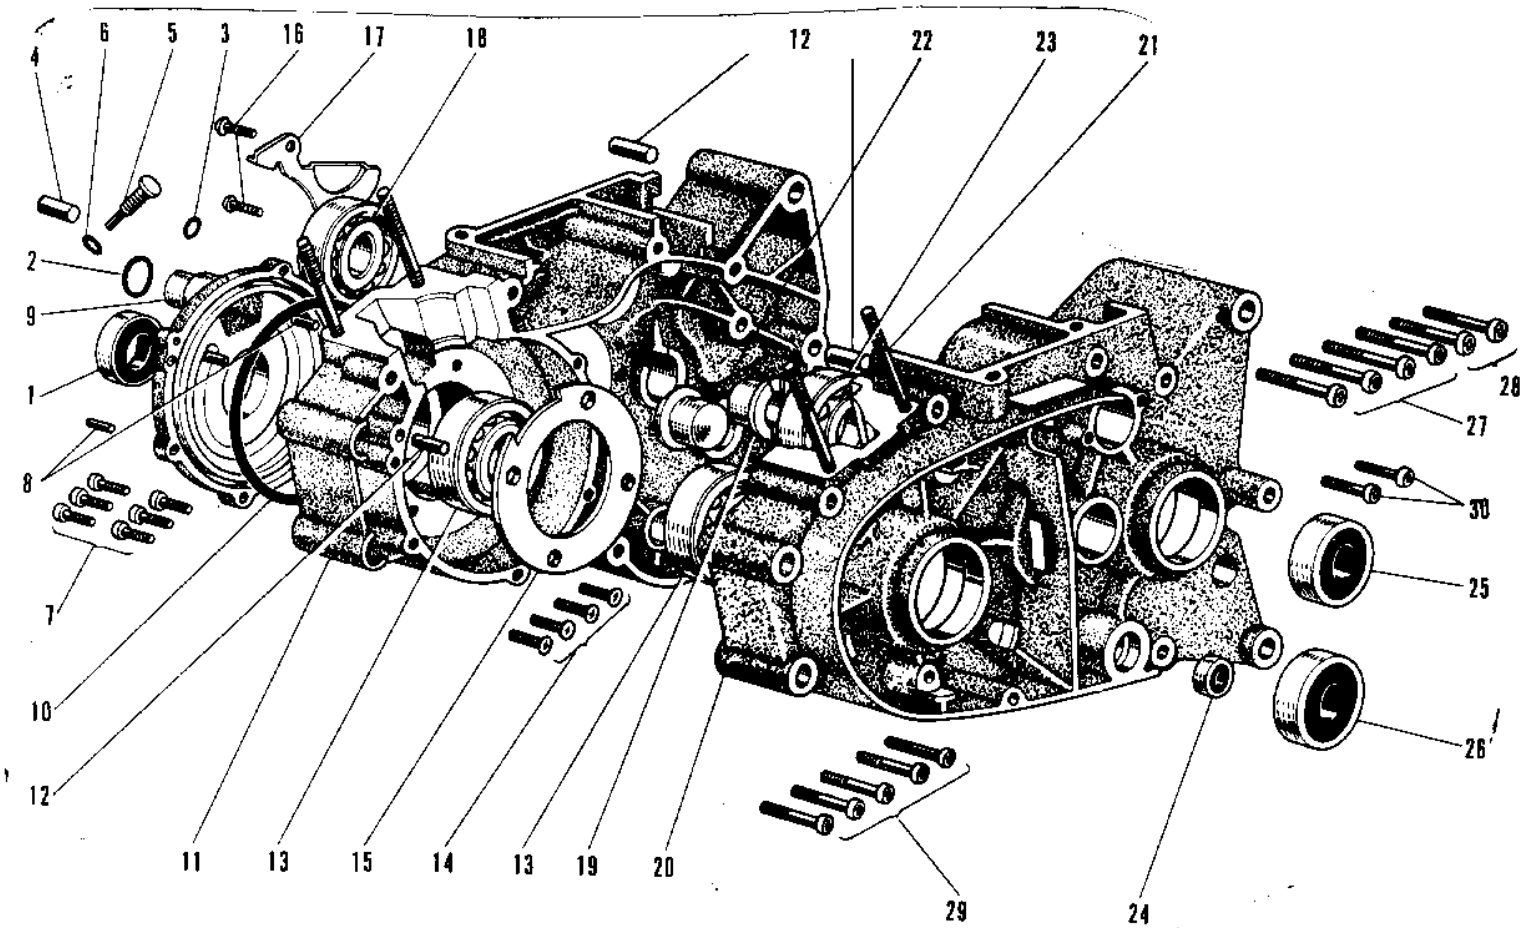

1974 G3SS-D PARTS DIAGRAM

CRANKCASE ('69-'73)