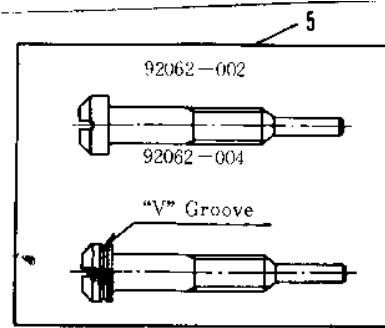

## 1974 G3SS-D PARTS LIST

CRANKCASE ('69-'73)

| ITEM NAME                        | PART NUMBER | QUANTITY |
|----------------------------------|-------------|----------|
| SEAL-OIL (Ref # 1)               | 92049-1250  | 1        |
| "0" RING,26MM (Ref # 2)          | 670B3026    | 1        |
| "0" RING,8MM (Ref # 3)           | 92055-029   | 1        |
| PIN DOWEL 8X16 (Ref # 4)         | 92042-017   | 1        |
| NOZZLE OIL INJECTION (Ref # 5)   | 92062-002   | 1        |
| NOZZLE OIL INJECTION (Ref # 5)   | 92062-004   | 1        |
| "0" RING,5MM (Ref # 6)           | 92055-011   | 1        |
| SCREW PAN HEAD 6X20 (Ref # 7)    | 220B0620    | 1        |
| PIN DOWEL 5X12 (Ref # 8)         | 610A0512    | 1        |
| COVER ROTARY DISC VLV (Ref # 9)  | 14019-032   | 1        |
| "0" RING,100MM (Ref # 10)        | 92055-010   | 1        |
| CRANKCASE SET (Ref # 11,12,)     | 14001-024   | 1        |
| PIN DOWEL 8X16 (Ref # 12)        | 551A0816    | 1        |
| BEARING BALL #6204 (Ref # 13)    | 601B6204    | 1        |
| SCREW CNTSNK HD 6X16 (Ref # 14)  | 221B0616    | 1        |
| HOLDER CRANKSHAFT BRG (Ref # 15) | 14014-017   | 1        |
| SCREW PAN HEAD 6X25 (Ref # 16)   | 220B0625    | 1        |
| HOLDER BEARING MSSON (Ref # 17)  | 14014-008   | 1        |
| BEARING BALL #6005 (Ref # 18)    | 601B6005    | 1        |
| BUSH DRIVE SHAFT (Ref # 19)      | 92028-069   | 1        |
| STUD 8X115 (Ref # 21)            | 172G08115   | 1        |
| BUSH OUTPUT SHAFT (Ref # 22)     | 92028-025   | 1        |
| BEARING BALL #6004 (Ref # 23)    | 601B6004    | 1        |
| OIL SEAL SB12205 (Ref # 24)      | 92049-004   | 1        |
| OIL SEAL SC25376 (Ref # 25)      | 92050-013   | 1        |
| SEAL-OIL (Ref # 26)              | 92049-1240  | 1        |
| SCREW PAN HEAD 6X65 (Ref # 27)   | 220B0665    | 1        |
| SCREW PAN HEAD 6X60 (Ref # 28)   | 220B0660    | 1        |
| SCREW PAN HEAD 6X40 (Ref # 29)   | 220B0640    | 1        |