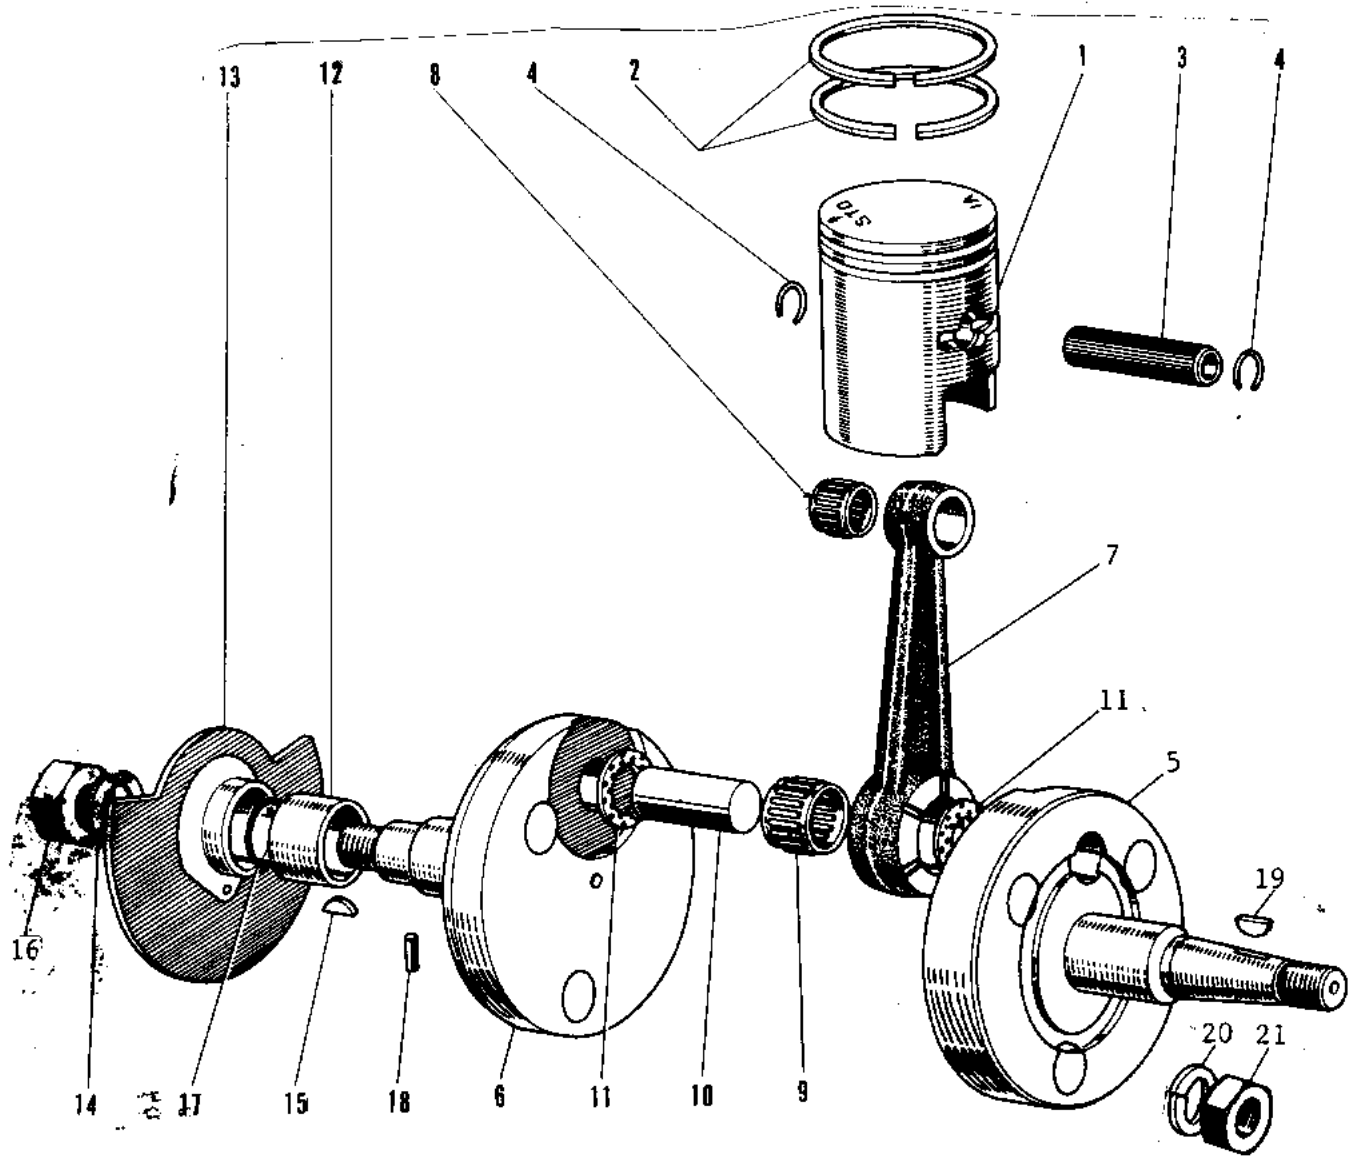

1974 G3SS-D PARTS DIAGRAM

CRANKSHAFT/PISTON /ROTARY VALVE ('69-'73)

Re

1974 G3SS-D PARTS LIST

CRANKSHAFT/PISTON /ROTARY VALVE ('69-'73)

ITEM NAME	PART NUMBER	QUANTITY
PISTON STD (Ref # 1)	13001-015	1
PISTON STD (Ref # 1)	13001-037	1
RING SET STD (Ref # 2)	13008-011	1
RING SET STD (Ref # 2)	13008-023	1
PIN-PISTON (Ref # 3)	13002-007	1
CIRCLIP PISTON PIN (Ref # 4)	92036-007	1
CRANK&CONROD ASSY (Ref # 5~11)	13036-034	2
CRANKSHAFT L.H (Ref # 5)	13037-018	1
CRANKSHAFT,L.H (Ref # 5)	13037-044	1
CRANKSHAFT R.H (Ref # 6)	13038-012	1
CRANKSHAFT,R.H (Ref # 6)	13038-040	1
CONNECTING ROD SET (Ref # 7,9~11)	13044-008	1
CONNECTING ROD SET (Ref # 7,9~11)	13044-019	1
BRG N72KTV030 (Ref # 8)	13033-028	1
NEEDLE BEARING BG END (Ref # 9)	13034-018	1
NEEDLE BEARING-BG END (Ref # 9)	13034-025	1
CRANK PIN (Ref # 10)	13035-008	1
CRANK PIN (Ref # 10)	13035-025	1
WASHER SIDE (Ref # 11)	92025-005	1
WASHER-SIDE (Ref # 11)	92025-047	1
COLLAR CRANKSHAFT (Ref # 12)	92027-022	1
VALVE ROTARY DISC (Ref # 13)	12001-004	1
WASHER LOCK 12MM (Ref # 14)	92024-003	1
WOODRUFF KEY PRY PINI (Ref # 15)	92038-003	1
NUT 12MM (Ref # 16)	92015-006	1
"O" RING,16MM (Ref # 17)	670B2016	1
PIN DOWEL 4X8 (Ref # 18)	610A0408	1
WOODRUFF KEY (Ref # 19)	510A3200	1
WASHER SPRING 10MM (Ref # 20)	461F1000	1

1974 G3SS-D PARTS LIST

CRANKSHAFT/PISTON /ROTARY VALVE ('69-'73)

ITEM NAME	PART NUMBER	QUANTITY
NUT,10MM (Ref # 21)	314B1000	1