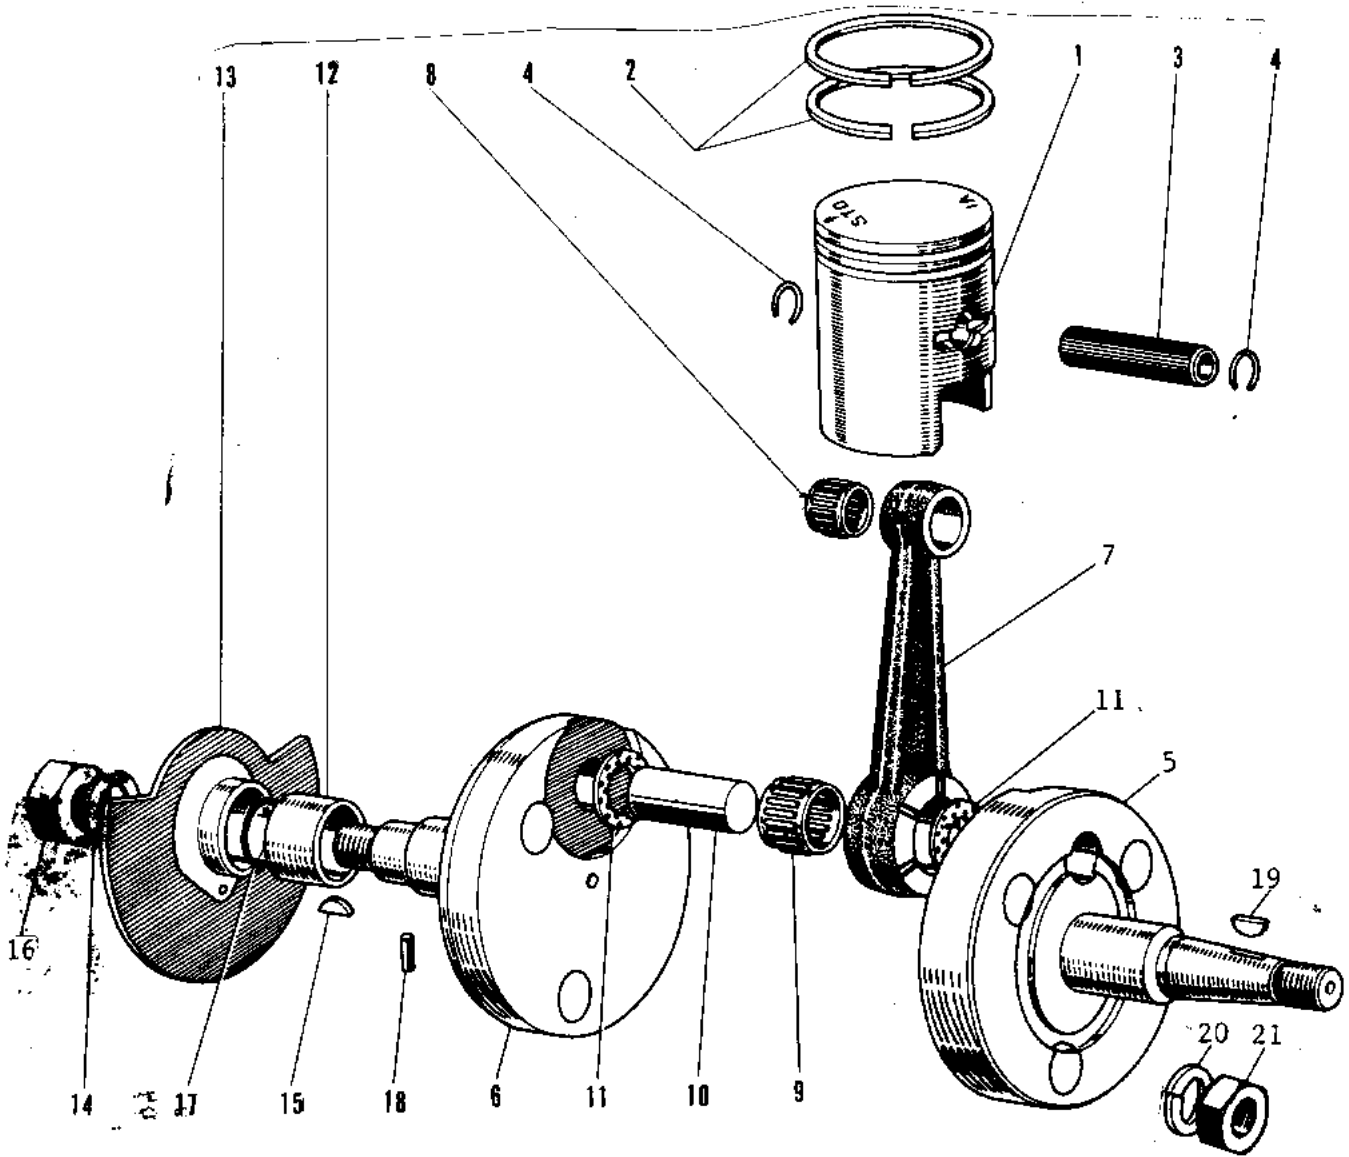

1971 G3SS-A PARTS DIAGRAM

CRANKSHAFT/PISTON /ROTARY VALVE ('69-'73)

Re

1971 G3SS-A PARTS LIST

CRANKSHAFT/PISTON /ROTARY VALVE ('69-'73)

ITEM NAME	PART NUMBER	QUANTITY
PISTON STD (Ref # 1)	13001-015	1
PISTON STD (Ref # 1)	13001-037	1
RING SET STD (Ref # 2)	13008-011	1
RING SET STD (Ref # 2)	13008-023	1
PIN-PISTON (Ref # 3)	13002-007	1
CIRCLIP PISTON PIN (Ref # 4)	92036-007	1
CRANK&CONROD ASSY (Ref # 5~11)	13036-034	2
CRANKSHAFT L.H (Ref # 5)	13037-018	1
CRANKSHAFT,L.H (Ref # 5)	13037-044	1
CRANKSHAFT R.H (Ref # 6)	13038-012	1
CRANKSHAFT,R.H (Ref # 6)	13038-040	1
CONNECTING ROD SET (Ref # 7,9~11)	13044-008	1
CONNECTING ROD SET (Ref # 7,9~11)	13044-019	1
BRG N72KTV030 (Ref # 8)	13033-028	1
NEEDLE BEARING BG END (Ref # 9)	13034-018	1
NEEDLE BEARING-BG END (Ref # 9)	13034-025	1
CRANK PIN (Ref # 10)	13035-008	1
CRANK PIN (Ref # 10)	13035-025	1
WASHER SIDE (Ref # 11)	92025-005	1
WASHER-SIDE (Ref # 11)	92025-047	1
COLLAR CRANKSHAFT (Ref # 12)	92027-022	1
VALVE ROTARY DISC (Ref # 13)	12001-004	1
WASHER LOCK 12MM (Ref # 14)	92024-003	1
WOODRUFF KEY PRY PINI (Ref # 15)	92038-003	1
NUT 12MM (Ref # 16)	92015-006	1
"O" RING,16MM (Ref # 17)	670B2016	1
PIN DOWEL 4X8 (Ref # 18)	610A0408	1
WOODRUFF KEY (Ref # 19)	510A3200	1
WASHER SPRING 10MM (Ref # 20)	461F1000	1

1971 G3SS-A PARTS LIST

CRANKSHAFT/PISTON /ROTARY VALVE ('69-'73)

ITEM NAME	PART NUMBER	QUANTITY
NUT,10MM (Ref # 21)	314B1000	1