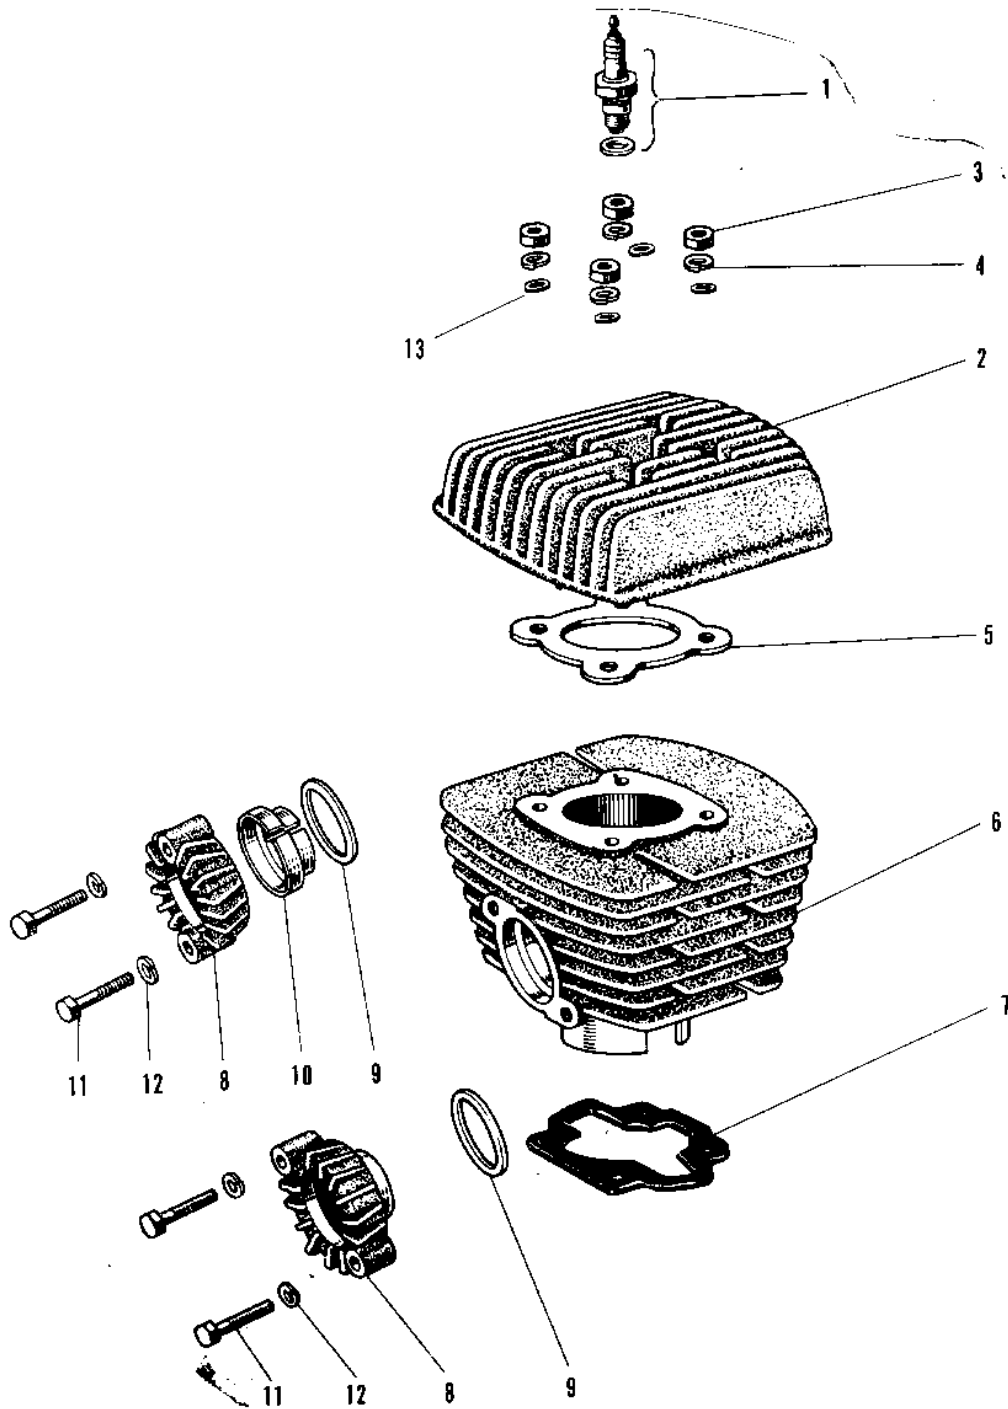

1974 G3SS-D PARTS DIAGRAM CYLINDER HEAD/CYLINDER ('69-'73)

Re

1974 G3SS-D PARTS LIST

CYLINDER HEAD/CYLINDER ('69-'73)

ITEM NAME	PART NUMBER	QUANTITY
SPARK PLUGS B8HC (Ref # 1)	92070-010	1
CYLINDER HEAD (Ref # 2)	11001-015	1
NUT,8MM (Ref # 3)	311B0800	1
WASHER SPRING 8MM (Ref # 4)	461F0800	1
GASKET CYLINDER HEAD (Ref # 5)	11004-015	1
GASKET CYLINDER HEAD (Ref # 5)	11004-033	1
CYLINDER (Ref # 6)	11005-025	1
CYLINDER (Ref # 6)	11005-075	1
GASKET CYLINDER BASE (Ref # 7)	11009-009	1
HOLDER EXHAUST PIPE (Ref # 8)	18069-023	1
GASKET,EXHAUST PIPE (Ref # 9)	11009-1992	1
INSERT EXH PIPE HLDR (Ref # 10)	18070-004	1
BOLT-UPSET,6X35 (Ref # 11)	112G0635	1
WASHER SPRING 6MM (Ref # 12)	461F0600	1
WASHER PLAIN 8MM (Ref # 13)	410B0800	1