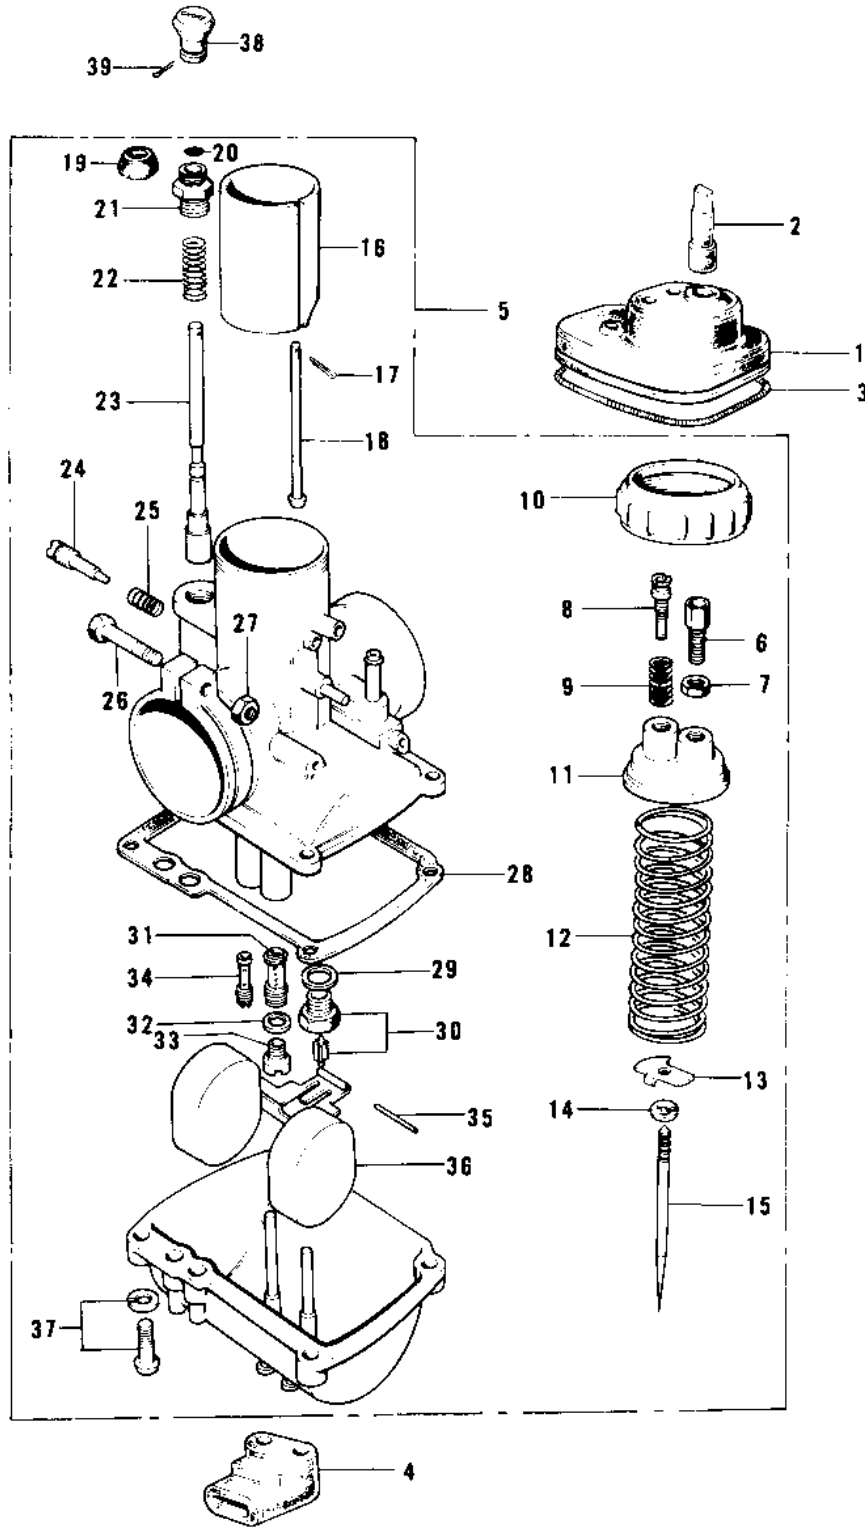

1974 MC1-A PARTS DIAGRAM

CARBURETOR ('74-'75 MC1M/MC1M-A)

1974 MC1-A PARTS LIST

CARBURETOR ('74-'75 MC1M/MC1M-A)

ITEM NAME	PART NUMBER	QUANTITY
CAP,CARBURETOR (Ref # 1)	14038-035	1
PLUG,CARBURETOR CAP (Ref # 2)	16147-001	1
SPRING COIL (Ref # 3)	92081-047	1
GROMMET,OVER FLOW (Ref # 4)	16136-007	1
CARBURETOR ASSY (Ref # 5)	16001-251	1
CABLE ADJUSTER (Ref # 6)	16002-002	1
NUT CABLE ADJUST LOCK (Ref # 7)	16003-004	1
SCREW,THROTTLE STOP (Ref # 8)	16021-002	1
SPRING THR STOP SCREW (Ref # 9)	16022-005	1
CAP MIXING CHAMBER (Ref # 10)	16004-010	1
TOP MIXING CHAMBER (Ref # 11)	16005-005	1
SPRING THROTTLE VALVE (Ref # 12)	16006-013	1
SPRING SEAT,THRTL TL (Ref # 13)	16007-020	1
CIRCLIP (Ref # 14)	16008-010	1
JET NEEDLE 4EJ7 (Ref # 15)	16009-059	1
VALVE,THROTTLE CA2.0 (Ref # 16)	16025-057	1
PIN COTTER 1.2X10 (Ref # 17)	550D1210	1
ROD,THROTTLE VLV STP (Ref # 18)	16024-012	1
CAP,STARTER PLUNGER (Ref # 19)	16036-012	1
CIRCLIP (Ref # 20)	92037-1077	1
CAP,STARTER PLUNGER (Ref # 21)	16012-021	1
SPRING,STARTER PLUNGR (Ref # 22)	16013-010	1
PLUNGER,STARTER (Ref # 23)	16016-012	1
SCREW PILOT AIR ADJST (Ref # 24)	16014-002	1
SPRING-THR STOP SCREW (Ref # 25)	16022-007	1
SCREW CLAMP (Ref # 26)	16010-004	1
NUT 6MM (Ref # 27)	311B0600	1
GASKET,FLOAT CHAMBER (Ref # 28)	16019-021	1
WASHER VALVE SEAT (Ref # 29)	16029-002	1

1974 MC1-A PARTS LIST

CARBURETOR ('74-'75 MC1M/MC1M-A)

ITEM NAME	PART NUMBER	QUANTITY
FLOAT VALVE ASSY (Ref # 30)	16030-001	1
NEEDLE JET O-Z (Ref # 31)	16017-068	1
WASHER MAIN JET (Ref # 32)	16034-001	1
MAIN JET NO 75R (Ref # 33)	92063-109	1
PILOT JET #17.5 ISO (Ref # 34)	92064-020	1
FLOAT PIN (Ref # 35)	16032-003	1
FLOAT (Ref # 36)	16031-015	1
SCREW-FLOAT CHAMBER (Ref # 37)	16033-012	4
KNOB,CARBURETOR (Ref # 38)	92077-022	1
PIN COTTER 1.6X15 (Ref # 39)	550D1615	1