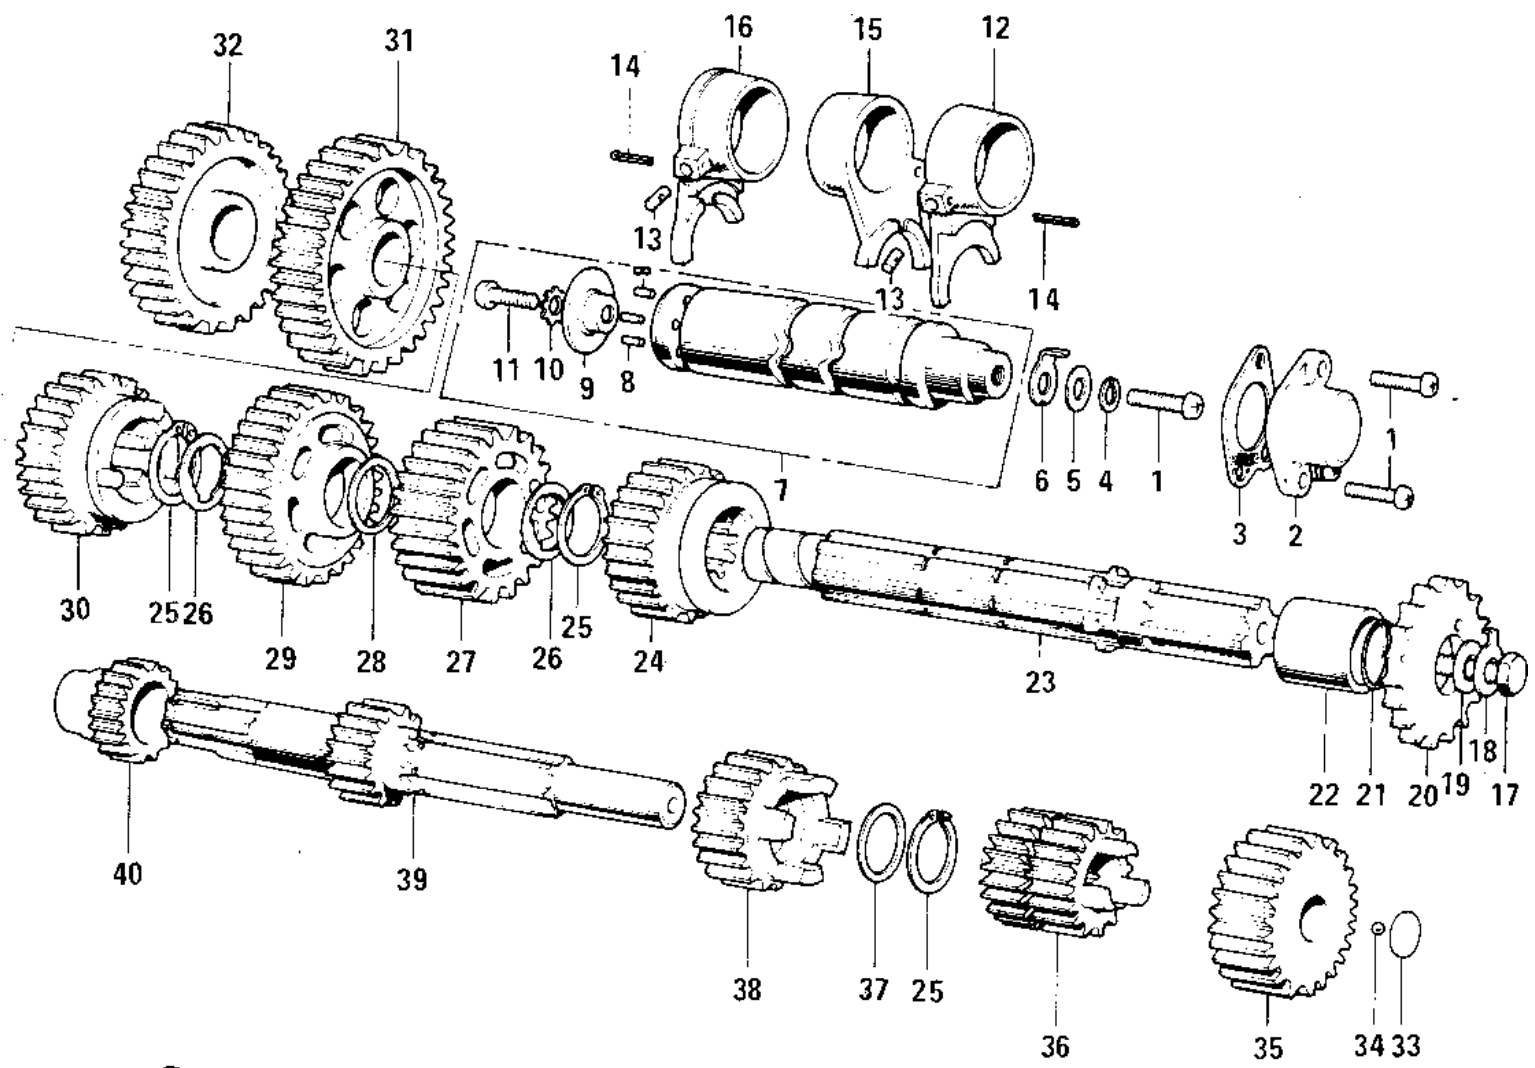

# 1975 MC1M-A PARTS DIAGRAM

TRANSMISSION/CHANGE DRUM ('74-'75 MC1M/M)

# 1975 MC1M-A PARTS LIST

## TRANSMISSION/CHANGE DRUM ('74-'75 MC1M/M)

ITEM NAME	PART NUMBER	QUANTITY
SCREW PAN HEAD 6X16 (Ref # 1)	220B0616	
SWITCH,NEUTRAL (Ref # 2)	13151-1001	
GASKET NEUTRAL SWITCH (Ref # 3)	13146-002	
WASHER SPRING 6MM (Ref # 4)	461F0600	
WASHER PLAIN 6MM (Ref # 5)	410B0600	
ROTOR,NEUTRAL INDICTR (Ref # 6)	21007-1003	
DRUM ASSY-GEAR CHANGE (Ref # 7)	13239-005	
PIN GEAR CHANGE DRUM (Ref # 8)	92042-014	
PLATE CHANGE DRUM PIN (Ref # 9)	13142-008	
WASHER LOCK 6MM (Ref # 10)	464H0600	
SCREW PAN HEAD 6X14 (Ref # 11)	220B0614	
FORK SELECTOR 3RD (Ref # 12)	13140-009	
PIN SELECT FORK GUIDE (Ref # 13)	92043-005	
PIN COTTER 3.0X20 (Ref # 14)	550D3020	
FORK SELECTOR 4TH-TOP (Ref # 15)	13140-017	
FORK SELECTOR LOW-2ND (Ref # 16)	13140-010	
BOLT-SMALL-UPSET,8X16 (Ref # 17)	115G0816	
WASHER,LOCK,8MM (Ref # 18)	92030-012	
WASHER,ENGINE SPRCKT (Ref # 19)	92022-266	
SPROCKET-OUTPUT,14T (Ref # 20)	13144-1058	
ENGINE SPROCKET,13T (Ref # 20)	13144-053	
ENGINE SPROCKET,1ST (Ref # 20)	13144-054	
"0" RING (Ref # 21)	92055-022	
COLLAR,ENG NPROCKET (Ref # 22)	92027-179	
SHAFT OUTPUT (Ref # 23)	13128-021	
TOP GEAR OUTPUT SHAFT (Ref # 24)	13137-012	
CIRCLIP (Ref # 25)	92033-014	
WASHER-LOCK (Ref # 26)	92024-030	
3RD GEAR OUTPUT SHAFT (Ref # 27)	13133-005	

## 1975 MC1M-A PARTS LIST

TRANSMISSION/CHANGE DRUM ('74-'75 MC1M/M)

ITEM NAME	PART NUMBER	QUANTITY
WASHER THRUST (Ref # 28)	92022-146	
2ND GEAR OUTPUT SHAFT (Ref # 29)	13131-008	
GEAR-TRANSMISSION SPU (Ref # 30)	13129-1708	
LOW GEAR OUTPUT SHAFT (Ref # 31)	13129-010	
IDLE GEAR (Ref # 32)	13073-004	
WASHER THRUST (Ref # 33)	92022-115	
BALL STEEL 7/32' (Ref # 34)	600A0700	
GEAR,INPUT TOP,24T (Ref # 35)	13129-1927	
2ND&3RD GEAR,DRIVE (Ref # 36)	13129-1052	
WASHER THRUST (Ref # 37)	92022-118	
4TH GEAR,DRIVE (Ref # 38)	13129-1053	
SHAFT,DRIVE (Ref # 39)	13127-032	
PINION KICKSTARTER (Ref # 40)	13075-004	