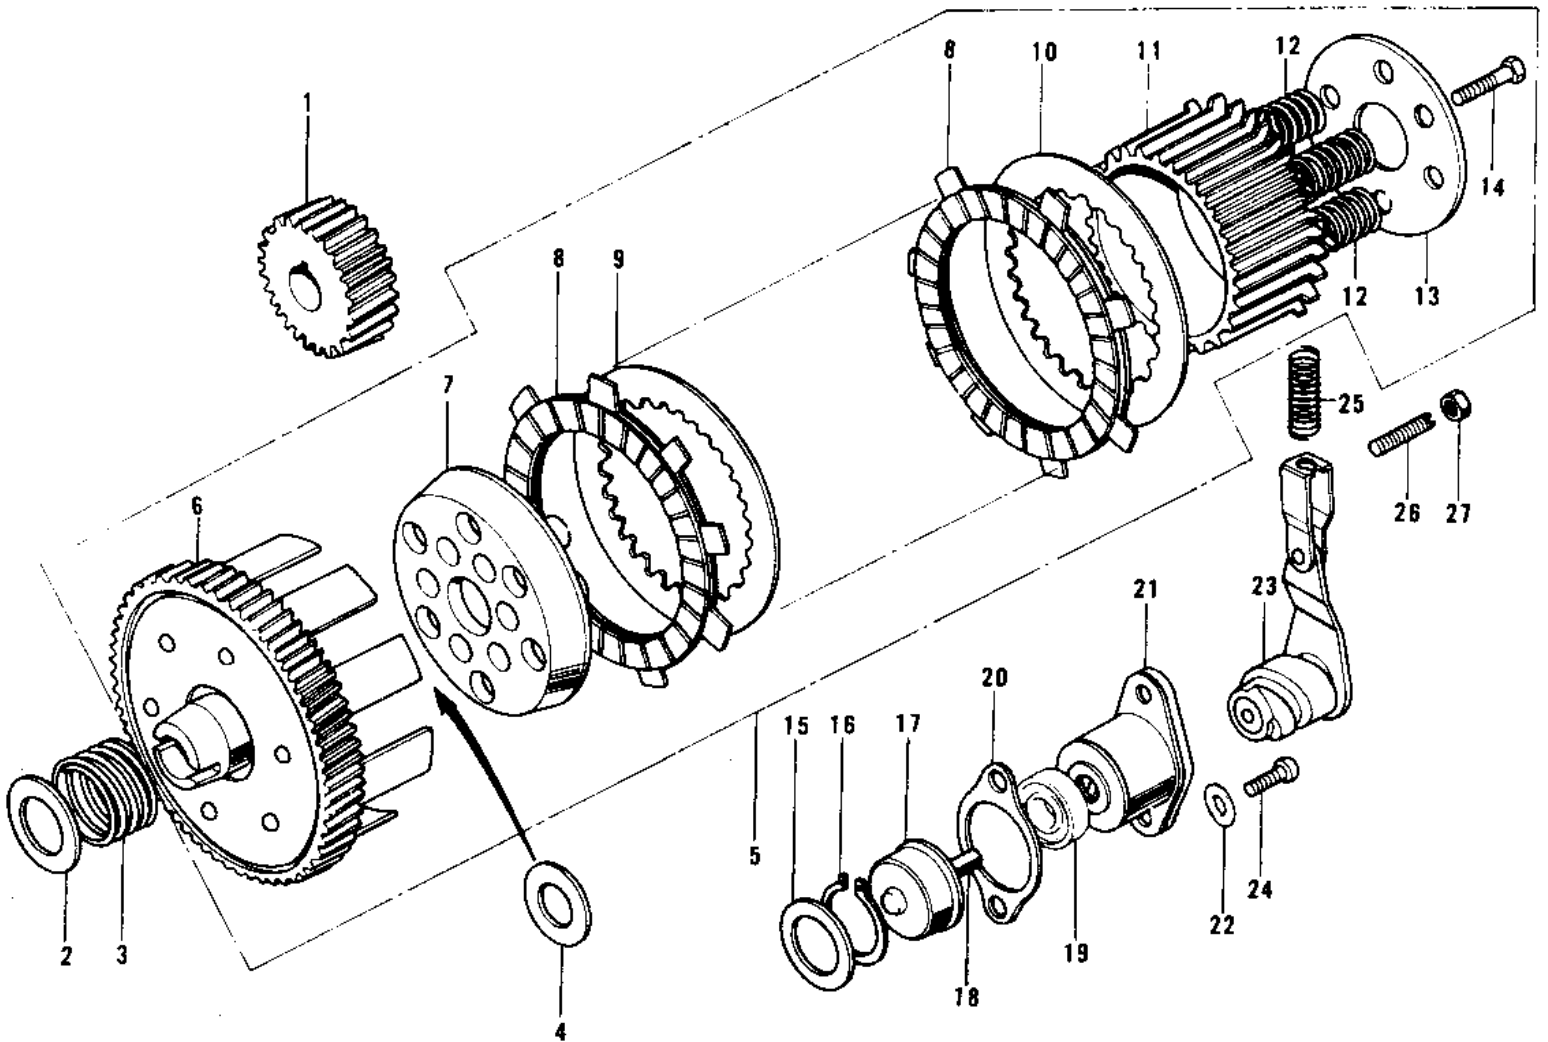

1975 MC1M-A PARTS DIAGRAM

CLUTCH (74-'75 MC1M/MC1M-A)

1975 MC1M-A PARTS LIST

CLUTCH ('74-'75 MC1M/MC1M-A)

ITEM NAME	PART NUMBER	QUANTITY
PINION,PRIMARY (Ref # 1)	13121-032	
WASHER PLAIN (Ref # 2)	92022-057	
SPRING CLUTCH DAMPER (Ref # 3)	92081-015	
WASHER THRUST CLUTCH (Ref # 4)	92022-054	
CLUTCH-ASSY (Ref # 5)	13081-028	
HOUSING CLUTCH (Ref # 6)	13095-022	
WHEEL,CLUTCH (Ref # 7)	13086-1002	
PLATE-FRICTION (Ref # 8)	13088-1103	
PLATE-CLUTCH,STEEL (Ref # 9)	13089-1009	
PLATE CLUTCH OUTER (Ref # 10)	13090-004	
HUB,CLUTCH (Ref # 11)	13087-1011	
SPRING CLUTCH (Ref # 12)	92081-012	
HOLDER,CLUTCH SPRING (Ref # 13)	13091-1115	
BOLT-UPSET (Ref # 14)	112G0516	
WASHER THRUST (Ref # 15)	92022-053	
CIRCLIP 16MM (Ref # 16)	480J1600	
PUSHER CLUTCH SPRING (Ref # 17)	13113-003	
PIN,DOWEL,7X14 (Ref # 18)	610A0714	
OIL SEAL (Ref # 19)	92050-071	
GASKET,CLUTCH RELEASE (Ref # 20)	11060-1197	
RELEASE-ASSY-CLUTCH (Ref # 21)	13231-1008	
WASHER PLAIN 6MM (Ref # 22)	410B0600	
RELEASE-ASSY-CLUTCH (Ref # 23)	13231-1008	
SCREW PAN HEAD 6X16 (Ref # 24)	220B0616	
SPRING-CLUTCH RELEASE (Ref # 25)	92081-096	
SCREW SLOTTED (Ref # 26)	291Z0625	
NUT 6MM (Ref # 27)	311B0600	