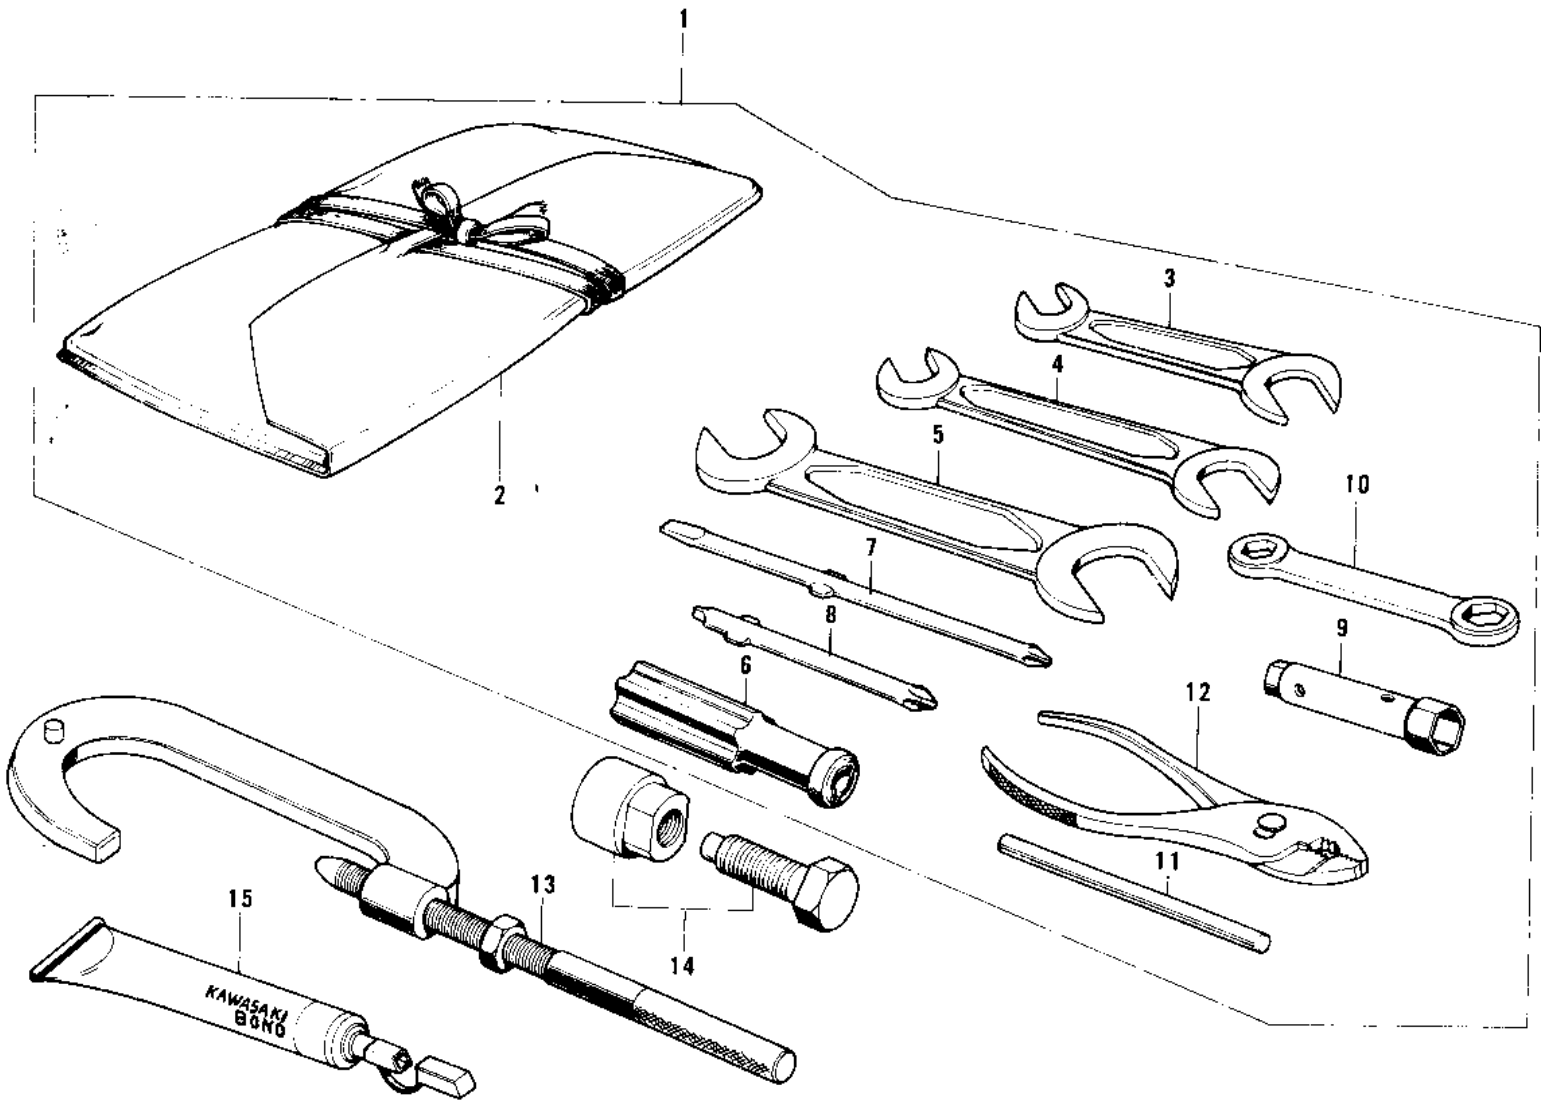

1973 Midi-Bike PARTS DIAGRAM

OWNER TOOLS/SPECIAL SERVICE TOOLS ('73-')

1973 Midi-Bike PARTS LIST

OWNER TOOLS/SPECIAL SERVICE TOOLS ('73-')

ITEM NAME	PART NUMBER	QUANTITY
UNAVAILABLE IN PRICE BOOK (Ref # 1)	56007-031	1
BAG,TOOL (Ref # 2)	56008-008	1
WRENCH,OPEN,8X10 (Ref # 3)	92126-001	1
WRENCH,OPEN END,12X13 (Ref # 4)	92126-002	1
TOOL-WRENCH,OPEN END, (Ref # 5)	92110-1153	1
92106-1001 (Canada) (Ref # 6)	92106-002	1
TOOL-DRIVER (Ref # 7)	92107-1052	1
SCREW DRIVER #3 PHLIP (Ref # 8)	92107-005	1
WRENCH,BOX,17X21 (Ref # 9)	92110-012	1
92110-1022 (Canada) (Ref # 10)	92108-009	1
92111-005 (Canada) (Ref # 11)	92111-007	1
92112-003 (Canada) (Ref # 12)	92112-005	1
57001-1243 (Canada) (Ref # 13)	56019-040	1
57001-252 (Canada) (Ref # 14)	56019-033	1
LIQUID GASKET (Ref # 15)	92104-002	1