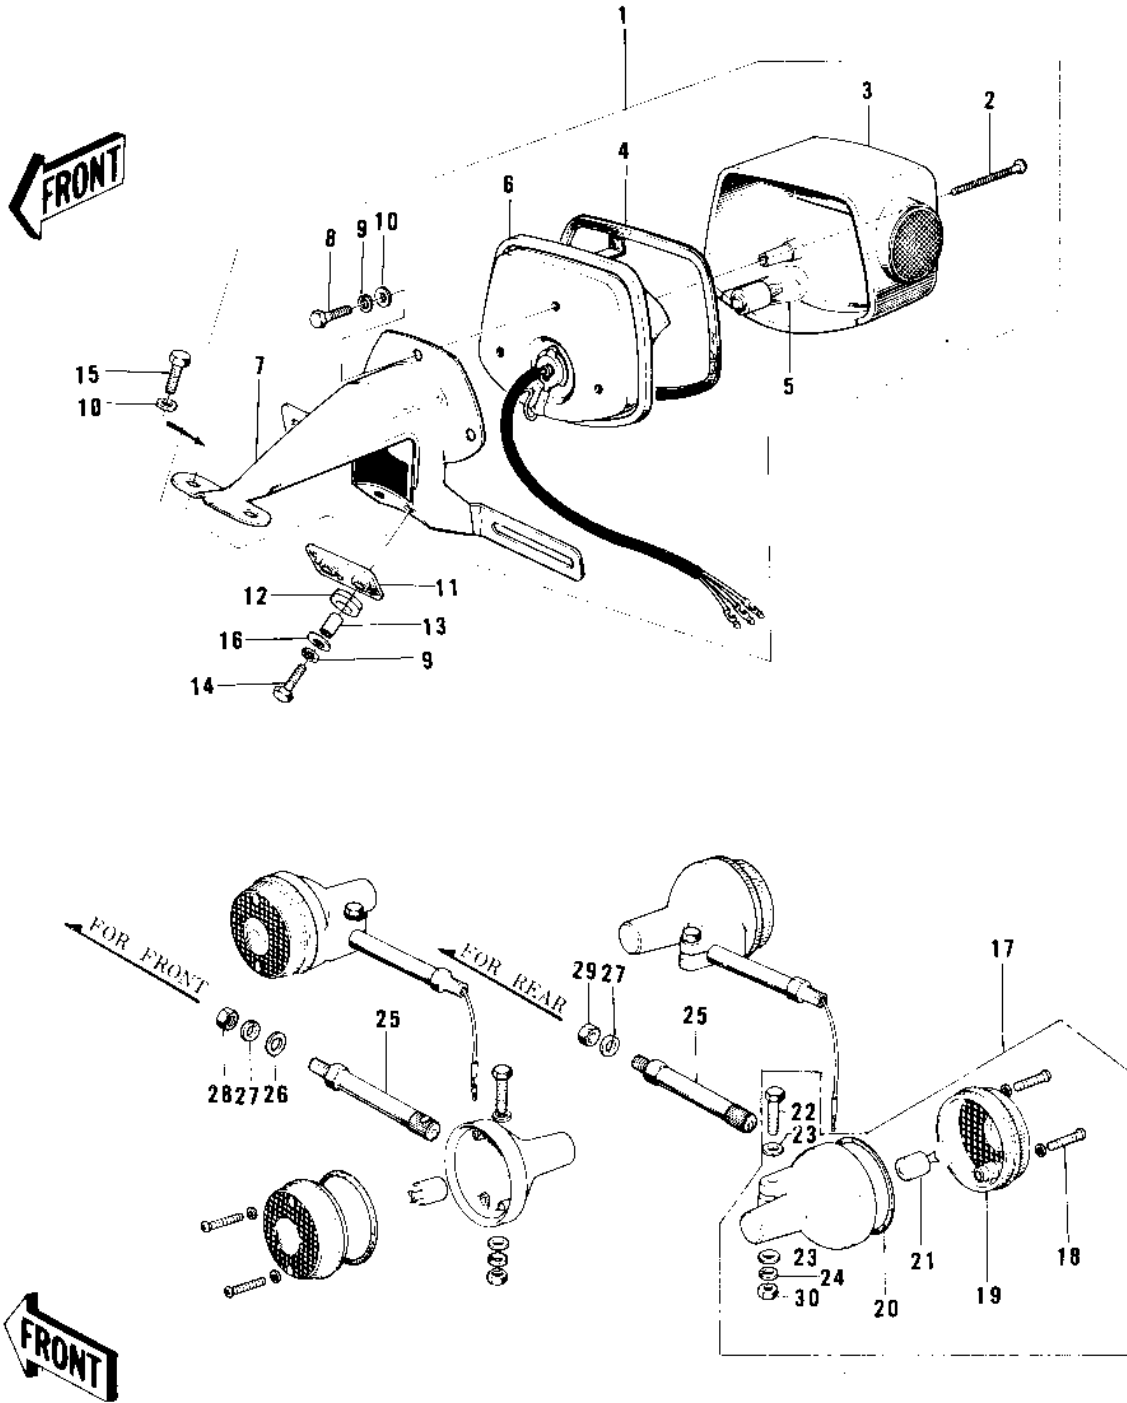

1973 Midi-Bike PARTS DIAGRAM

TAILLIGHT/TURN SIGNALS

1973 Midi-Bike PARTS LIST

TAILLIGHT/TURN SIGNALS

ITEM NAME	PART NUMBER	QUANTITY
LAMP ASSY,TAIL,BLACK (Ref # 1)	23024-060-10	1
LAMP ASSY,TAIL,BLACK (Ref # 1)	23024-060-10	1
SCREW (Ref # 2)	220R0455	3
LENS,TAIL LAMP (Ref # 3)	23026-028	1
GASKET,TAIL LAMP LENS (Ref # 4)	23028-019	1
BULB,60-32/3CP (Ref # 5)	92069-074	1
BODY COMP TAIL LAMP (Ref # 6)	23027-1018	1
CASE,TAIL LAMP (Ref # 6)	23027-037	1
BKT,LICENSE PLT,BLACK (Ref # 7)	23036-034-10	1
BOLT-UPSET 6X14 (Ref # 8)	112B0614	3
BOLT-UPSET 6X14 (Ref # 8)	116B0614	AL
WASHER SPRING 6MM (Ref # 9)	461F0600	9
WASHER PLAIN 6MM (Ref # 10)	411B0600	5
DAMPER RUBBER,TL LAMP (Ref # 11)	35039-008	1
DAMPER RUBBER (Ref # 12)	92075-121	2
COLLAR,REAR FENDER (Ref # 13)	92027-162	2
BOLT-UPSET (Ref # 14)	110B0625	2
BOLT-UPSET (Ref # 14)	112G0625	AL
BOLT-UPSET (Ref # 15)	112G0630	2
BOLT-UPSET (Ref # 15)	112G0630	AL
WASHER PLAIN, 6M/M (Ref # 16)	92022-125	2
LAMP ASSY,TURN SIGNAL (Ref # 17)	23040-038	4
SCREW-PAN HEAD,4X20 (Ref # 18)	220E0420A	8
LENS,TURN SIGNAL LAMP (Ref # 19)	23048-1001	4
GASKET-SIG LAMP LENS (Ref # 20)	23050-003	4
BULB,6V 21CP (Ref # 21)	92069-056	4
BOLT-UPSET (Ref # 22)	112G0630	4
WASHER PLAIN 6MM (Ref # 23)	411B0600	8
WASHER SPRING 6MM (Ref # 24)	461F0600	4

1973 Midi-Bike PARTS LIST

TAILLIGHT/TURN SIGNALS

ITEM NAME	PART NUMBER	QUANTITY
BRACKET,TURN SIGNAL (Ref # 25)	23051-047	4
WASHER PLAIN 12MM (Ref # 26)	411B1200	4
WASHER SPRING 12MM (Ref # 27)	461F1200	4
NUT,12MM (Ref # 28)	314N1200A	2
NUT-HEX-FINE,12MM (Ref # 29)	315B1200	2
NUT 6MM (Ref # 30)	311B0600	4