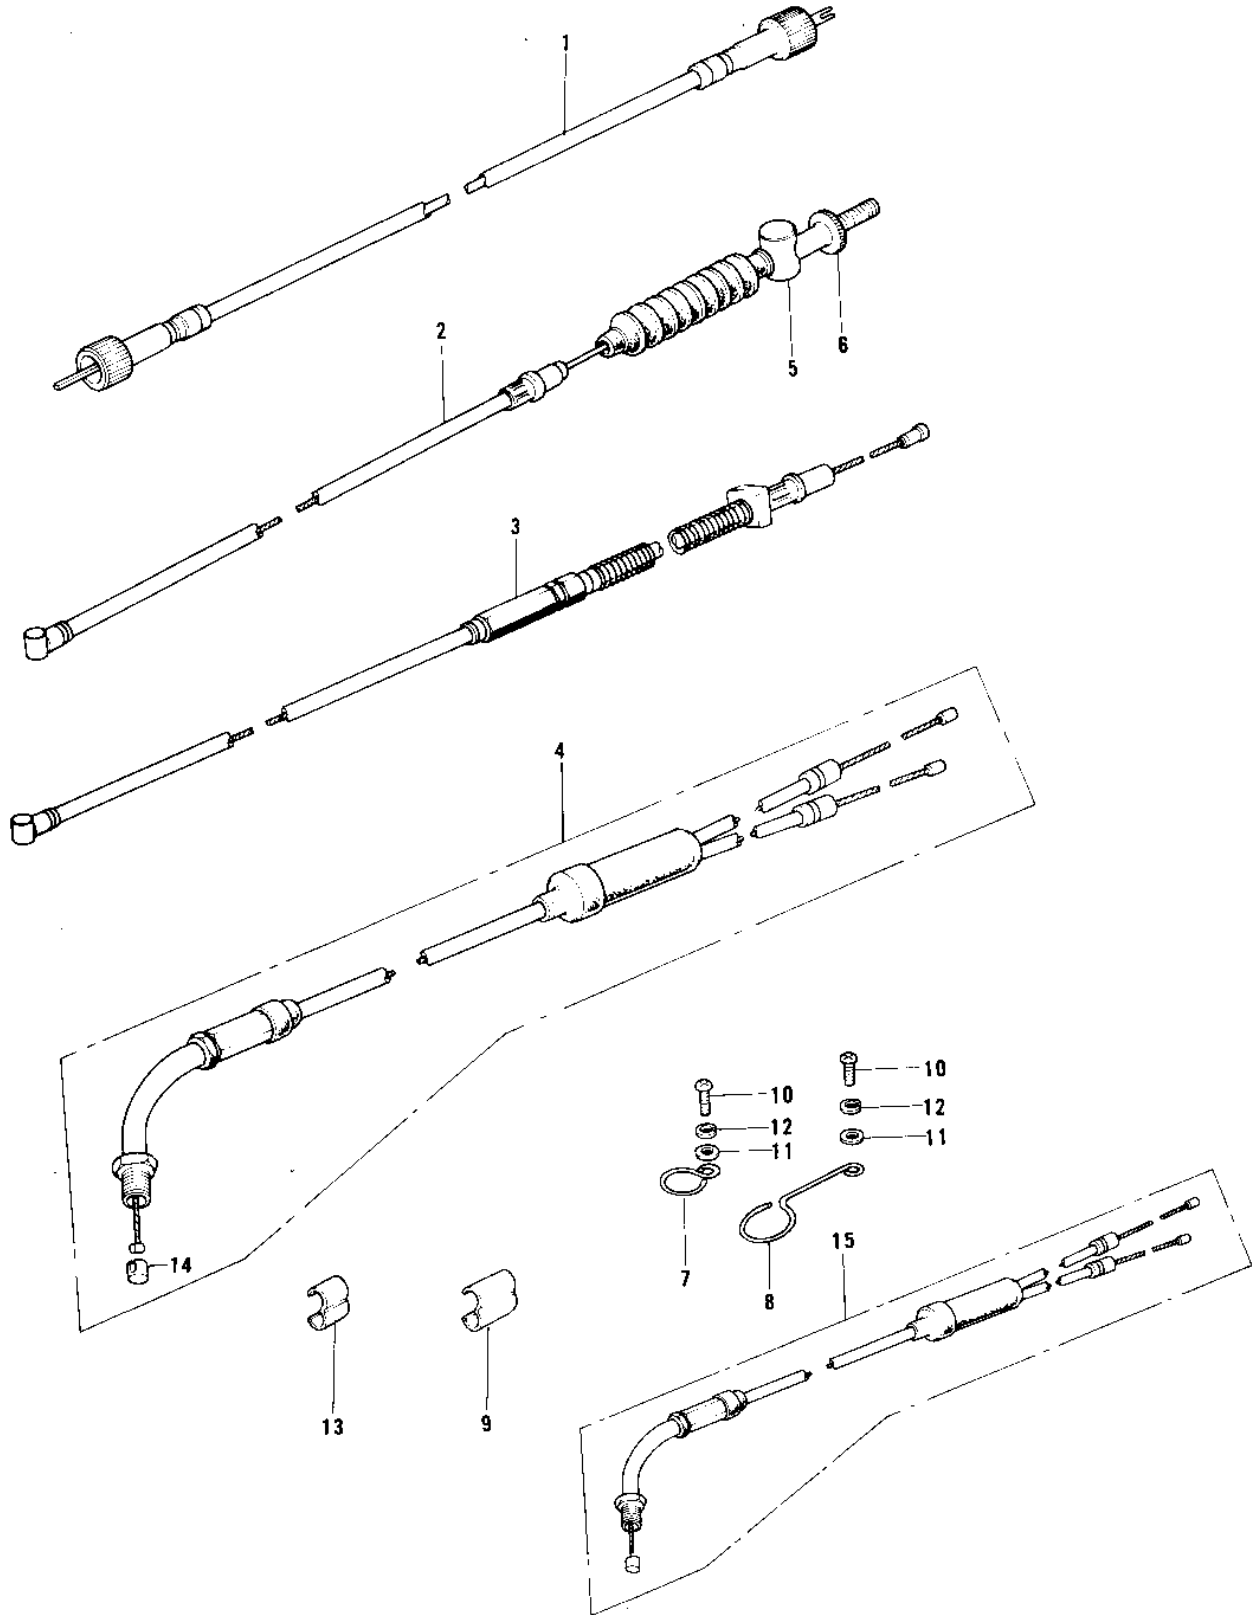

1974 MC1-A PARTS DIAGRAM

CABLES (73-'75 MC1/MC1-A/MC1-B)

1974 MC1-A PARTS LIST

CABLES ('73-'75 MC1/MC1-A/MC1-B)

ITEM NAME	PART NUMBER	QUANTITY
CABLE,SPEEDOMETER (Ref # 1)	54001-044	
CABLE,FRONT BRAKE (Ref # 2)	54005-074	
CABLE,CLUTCH (Ref # 3)	54011-055	
CABLE, CLUTCH (Ref # 3)	54011-073	
CABLE,COMBINATION (Ref # 4)	54012-092	
CABLE,COMBINATION (Ref # 4)	54012-092	
JOINT-BRAKE ROD (Ref # 5)	92043-082	
NUT-BRAKE ROD ADJUST (Ref # 6)	92015-052	
CLAMP-CABLE (Ref # 7)	92037-046	
CLAMP,CABLE (Ref # 8)	92037-117	
CLAMP-CABLE (Ref # 9)	92037-069	
BOLT-UPSET,6X12 (Ref # 10)	112G0612	
BOLT-UPSET,6X12 (Ref # 10)	112G0612	
WASHER PLAIN 6MM (Ref # 11)	410B0600	
WASHER SPRING 6MM (Ref # 12)	461F0600	
CLAMP-CABLE (Ref # 13)	92037-069	
PIECE,THROTTLE CABLE (Ref # 14)	54013-001	
CABLE,CONTROL (Ref # 15)	54012-109	