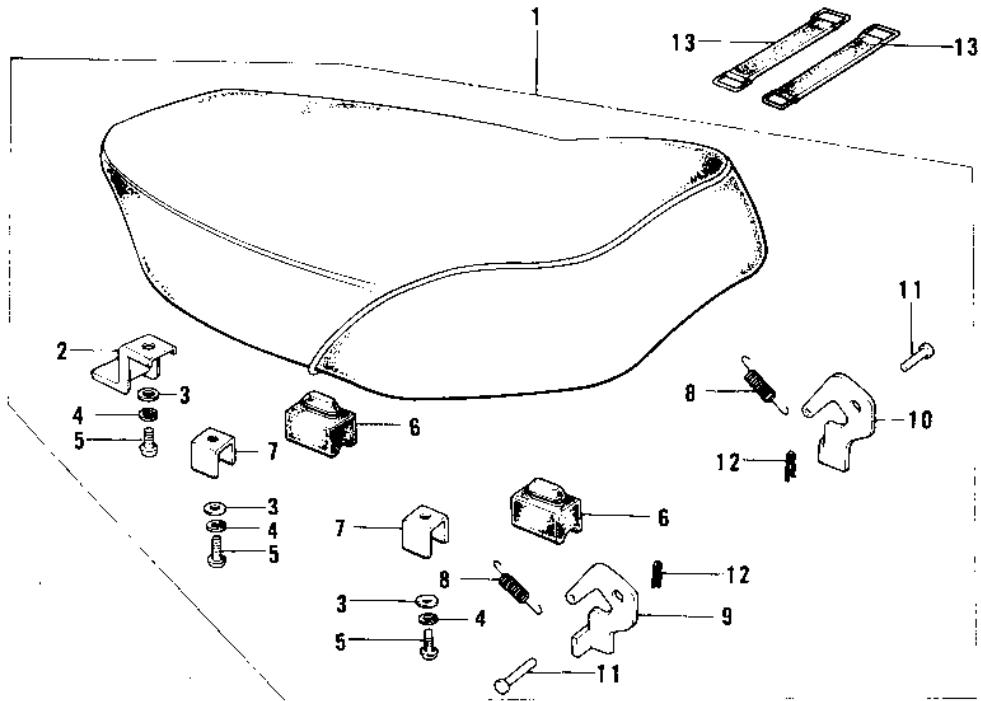

1973 Midi-Bike PARTS DIAGRAM

SEAT/CHAIN COVER (MC1-A/B)

1973 Midi-Bike PARTS LIST

SEAT/CHAIN COVER (MC1-A/B)

ITEM NAME	PART NUMBER	QUANTITY
SEAT-ASSY (Ref # 1)	53001-1018	1
BRACKET,SEAT (Ref # 2)	53032-004	1
WASHER PLAIN 6MM (Ref # 3)	410B0600	3
WASHER SPRING 6MM (Ref # 4)	461F0600	3
SCREW PAN HEAD 6X12 (Ref # 5)	220B0612	3
DAMPER RUBBER (Ref # 6)	92075-099	6
SPRING,SEAT HOOK (Ref # 7)	53012-012	2
SPRING,HOOK (Ref # 8)	53012-013	2
HOOK,L.H SEAT (Ref # 9)	53008-031	1
HOOK,R.H SEAT (Ref # 10)	53008-032	1
PIN DUAL SEAT PIVOT (Ref # 11)	53011-001	2
COTTER PIN (Ref # 12)	92041-003	2
BAND,TOOL (Ref # 13)	92072-066	2
CASE-CHAIN (Ref # 14)	36014-1024	1
WASHER PLAIN 6MM (Ref # 15)	411B0600	2
WASHER SPRING 6MM (Ref # 16)	461F0600	2
SCREW PAN HEAD 6X12 (Ref # 17)	220B0612	2