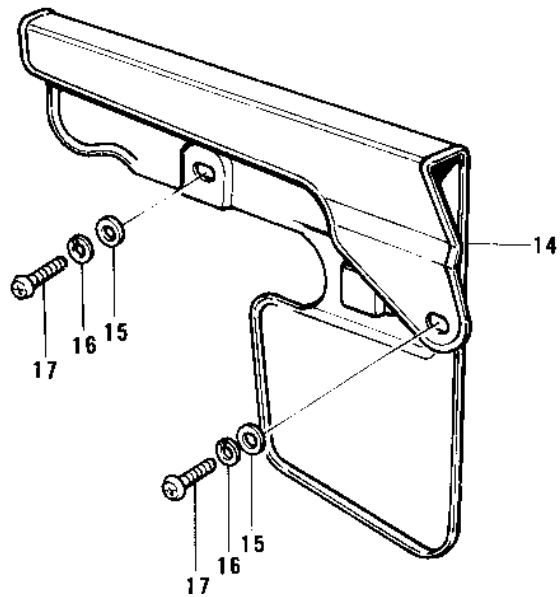

1973 Midi-Bike PARTS DIAGRAM

SEAT/CHAIN COVER (MC1-A/B)

1973 Midi-Bike PARTS LIST

SEAT/CHAIN COVER (MC1-A/B)

ITEM NAME	PART NUMBER	QUANTITY
SEAT-ASSY (Ref # 1)	53001-1018	1
BRACKET,SEAT (Ref # 2)	53032-004	1
WASHER PLAIN 6MM (Ref # 3)	410B0600	3
WASHER SPRING 6MM (Ref # 4)	461F0600	3
SCREW PAN HEAD 6X12 (Ref # 5)	220B0612	3
DAMPER RUBBER (Ref # 6)	92075-099	6
SPRING,SEAT HOOK (Ref # 7)	53012-012	2
SPRING,HOOK (Ref # 8)	53012-013	2
HOOK,L.H SEAT (Ref # 9)	53008-031	1
HOOK,R.H SEAT (Ref # 10)	53008-032	1
PIN DUAL SEAT PIVOT (Ref # 11)	53011-001	2
COTTER PIN (Ref # 12)	92041-003	2
BAND,TOOL (Ref # 13)	92072-066	2
CASE-CHAIN (Ref # 14)	36014-1024	1
WASHER PLAIN 6MM (Ref # 15)	411B0600	2
WASHER SPRING 6MM (Ref # 16)	461F0600	2
SCREW PAN HEAD 6X12 (Ref # 17)	220B0612	2