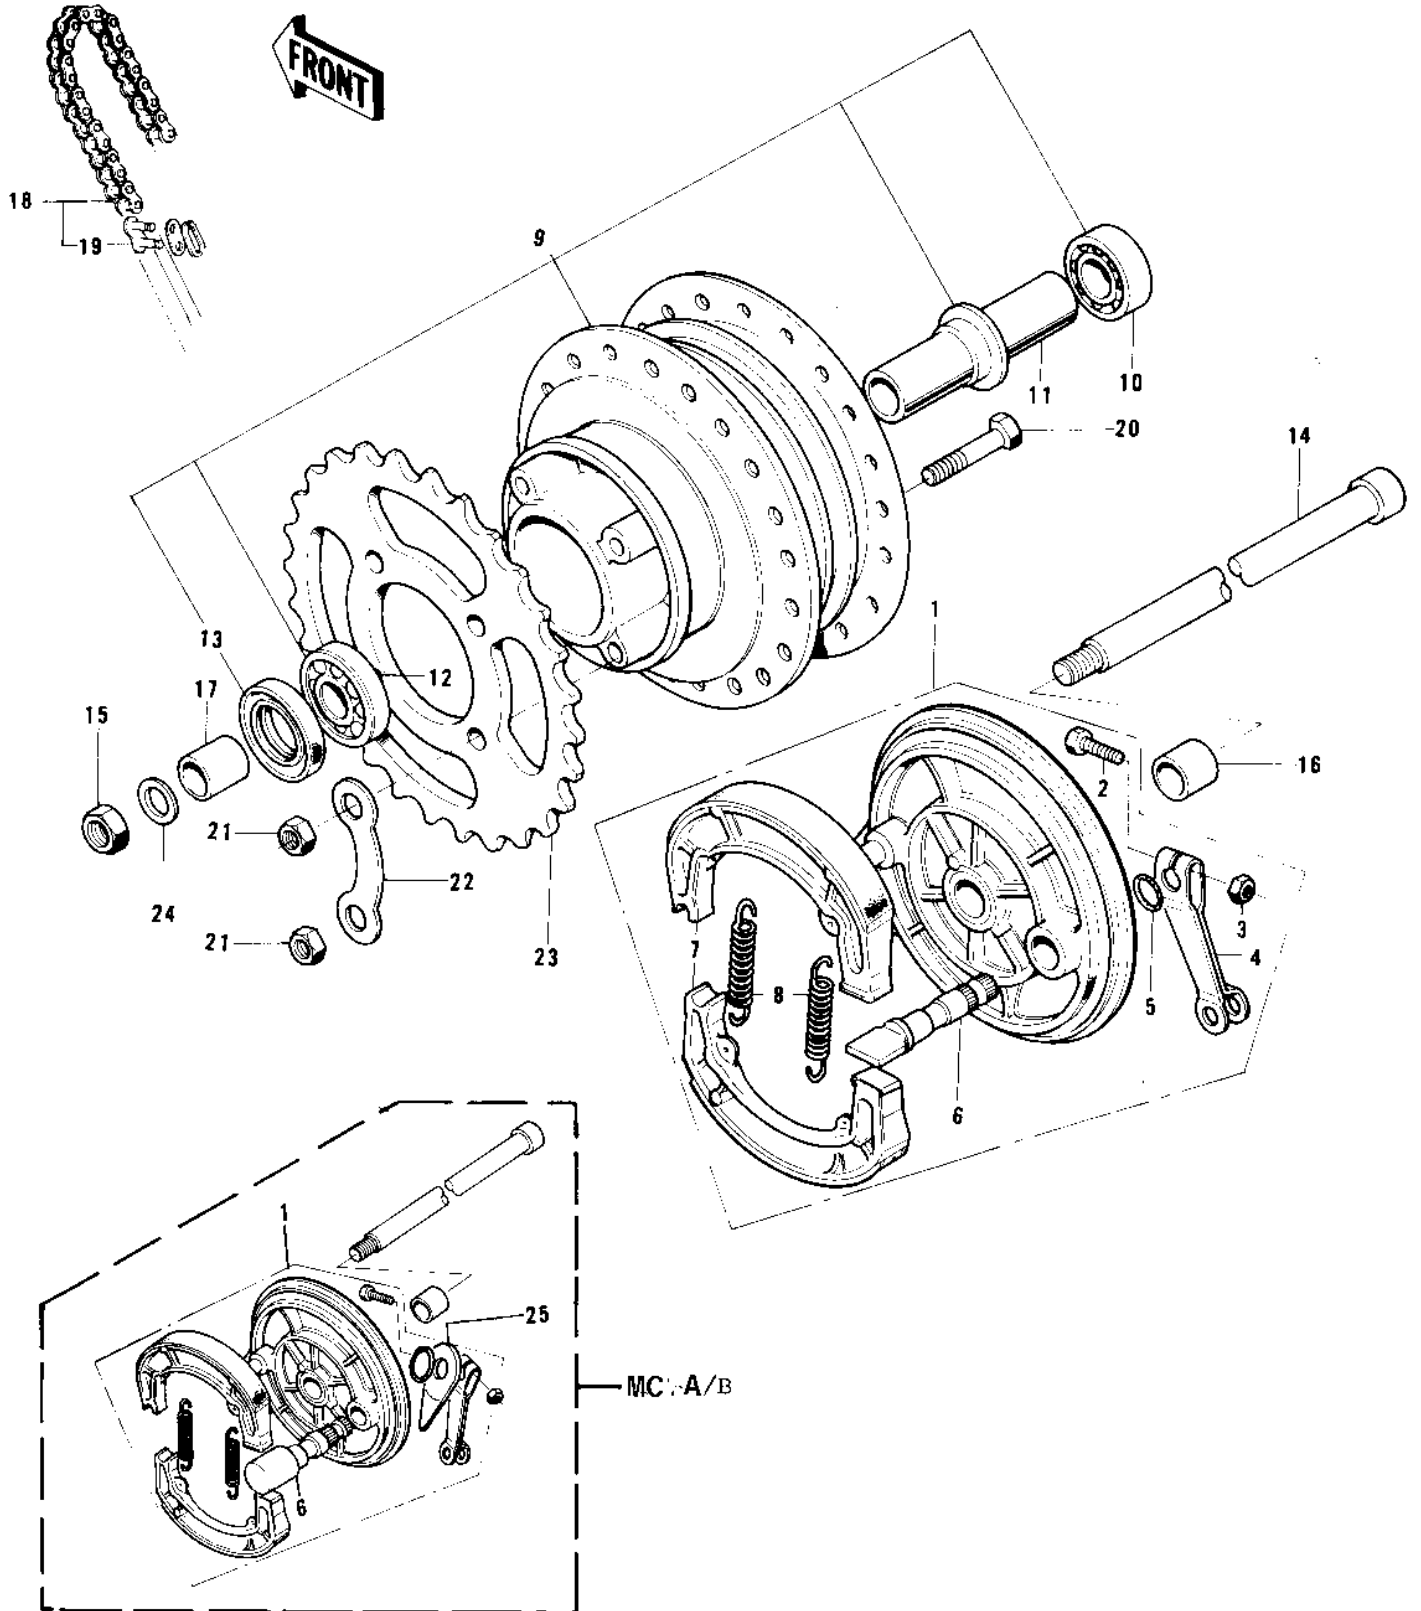

1973 Midi-Bike PARTS DIAGRAM

REAR HUB/BRAKE/CHAIN

1973 Midi-Bike PARTS LIST

REAR HUB/BRAKE/CHAIN

ITEM NAME	PART NUMBER	QUANTITY
PANEL-ASY,RR BRK,BUFF (Ref # 1)	42006-063-80	1
BOLT-UPSET (Ref # 2)	112G0630	1
NUT,6MM (Ref # 3)	41072-007	1
LEVER,REAR BRAKE PANL (Ref # 4)	42029-027	1
"0" RING,11MM (Ref # 5)	92055-004	1
CAM SHAFT-FRONT BRAKE (Ref # 6)	41050-018	1
CAM SHAFT,REAR BRAKE (Ref # 6)	42026-018	1
SHOE-BRAKE (Ref # 7)	41048-1085	2
SPRING,BRAKE SHOE (Ref # 8)	92081-1766	2
DRUM-ASSY,RR BRK,BUFF (Ref # 9)	41034-1002-80	1
BEARING BALL #6301Z (Ref # 10)	601B6301Z	1
SPACER RR HUB BEARING (Ref # 11)	42010-003	1
BEARING BALL #6301 (Ref # 12)	601B6301	1
OIL SEAL RR BRK DRUM (Ref # 13)	92052-001	1
AXLE,12X206 (Ref # 14)	41068-1091	1
NUT-HEX-FINE (Ref # 15)	314B1200	1
COLLAR,REAR AXLE (Ref # 16)	42032-043	1
COLLAR,REAR AXLE (Ref # 17)	42032-044	1
UNAVAILABLE IN PRICE BOOK (Ref # 18)	695Y4396	1
JOINT-CHAIN (Ref # 19)	92058-1014	1
BOLT REAR SPROCKET (Ref # 20)	92001-021	4
NUT,8MM (Ref # 21)	311B0800	4
WASHER RR SPRCKT LOCK (Ref # 22)	92088-003	2
REAR SPROCKET 36T (Ref # 23)	42041-022	1
WASHER PLAIN 12MM (Ref # 24)	410B1200	2
INDICATOR,BKSHOE (Ref # 25)	41085-003	1