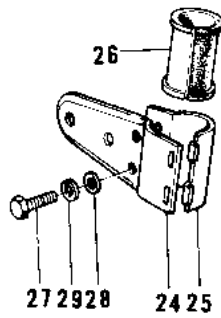

1973 Midi-Bike PARTS DIAGRAM

FRONT FORK (73-75 MC1/MC1-A/MC1-B)

1973 Midi-Bike PARTS LIST

FRONT FORK ('73-'75 MC1/MC1-A/MC1-B)

ITEM NAME	PART NUMBER	QUANTITY
FORK-FRONT (Ref # 1)	44001-143	1
FORK-FRONT (Ref # 1)	44001-143	1
FORK-FRONT (Ref # 1)	44001-161	1
BOLT,FORK TOP (Ref # 2)	44032-010	2
BOLT (Ref # 2)	92001-1742	2
"0" RING,FORK TOP BLT (Ref # 3)	44046-020	2
WASHER (Ref # 3-1)	92022-1381	2
TUBE,FORK INNER (Ref # 4)	44013-045	2
TUBE,FORK INNER (Ref # 4)	44013-051	2
SPRING,FORK INNER (Ref # 5)	44026-051	2
SPRING,FORK (Ref # 5)	44026-055	1
BOLT-UPSET,10X30 (Ref # 6)	112G1030	1
WASHER (Ref # 7)	92022-1381	1
HEAD,STEERING (Ref # 8)	44039-056	1
STEM,STEERING (Ref # 9)	44037-069	1
DUST SHIELD,FORK (Ref # 10)	44010-024	2
CIRCLIP,40MM (Ref # 11)	44044-016	2
WASHER,FORK OUTER TUB (Ref # 12)	44043-054	2
SEAL-OIL,OUTER TUBE (Ref # 13)	92049-1075	2
GUIDE,FORK INNER TUBE (Ref # 14)	44015-016	2
RING,INNER TUBE GUIDE (Ref # 15)	44020-003	4
PISTON,FORK (Ref # 16)	44018-007	2
CIRCLIP,FORK PISTON (Ref # 17)	44044-017	2
TUBE,RH,FORK OUTER (Ref # 18)	44006-050	1
TUBE,LH,FORK OUTER (Ref # 19)	44005-052	1
SCREW PAN HEAD 4X6 (Ref # 20)	220B0406	2
GASKET,FORK DRAIN PLG (Ref # 21)	44045-046	2
BOLT,HEX HEAD 10X35 (Ref # 22)	92001-1252	2
WASHER SPRING 10MM (Ref # 23)	461F1000	2

1973 Midi-Bike PARTS LIST

FRONT FORK ('73-'75 MC1/MC1-A/MC1-B)

ITEM NAME	PART NUMBER	QUANTITY
BRACKET,TURN SIGNAL (Ref # 24)	23064-016	2
BRACKET,TURN SIGNAL (Ref # 25)	23064-017	2
DAMPER RUBBER,HD LAMP (Ref # 26)	92075-210	2
BOLT-HEX HEAD,6X18 (Ref # 27)	92007-027	4
WASHER PLAIN 6MM (Ref # 28)	411B0600	4
WASHER SPRING 6MM (Ref # 29)	461F0600	4
CONE LOWER BEARING (Ref # 30)	92047-004	1
GASKET,FORK TOP BOLT (Ref # 31)	44045-053	2