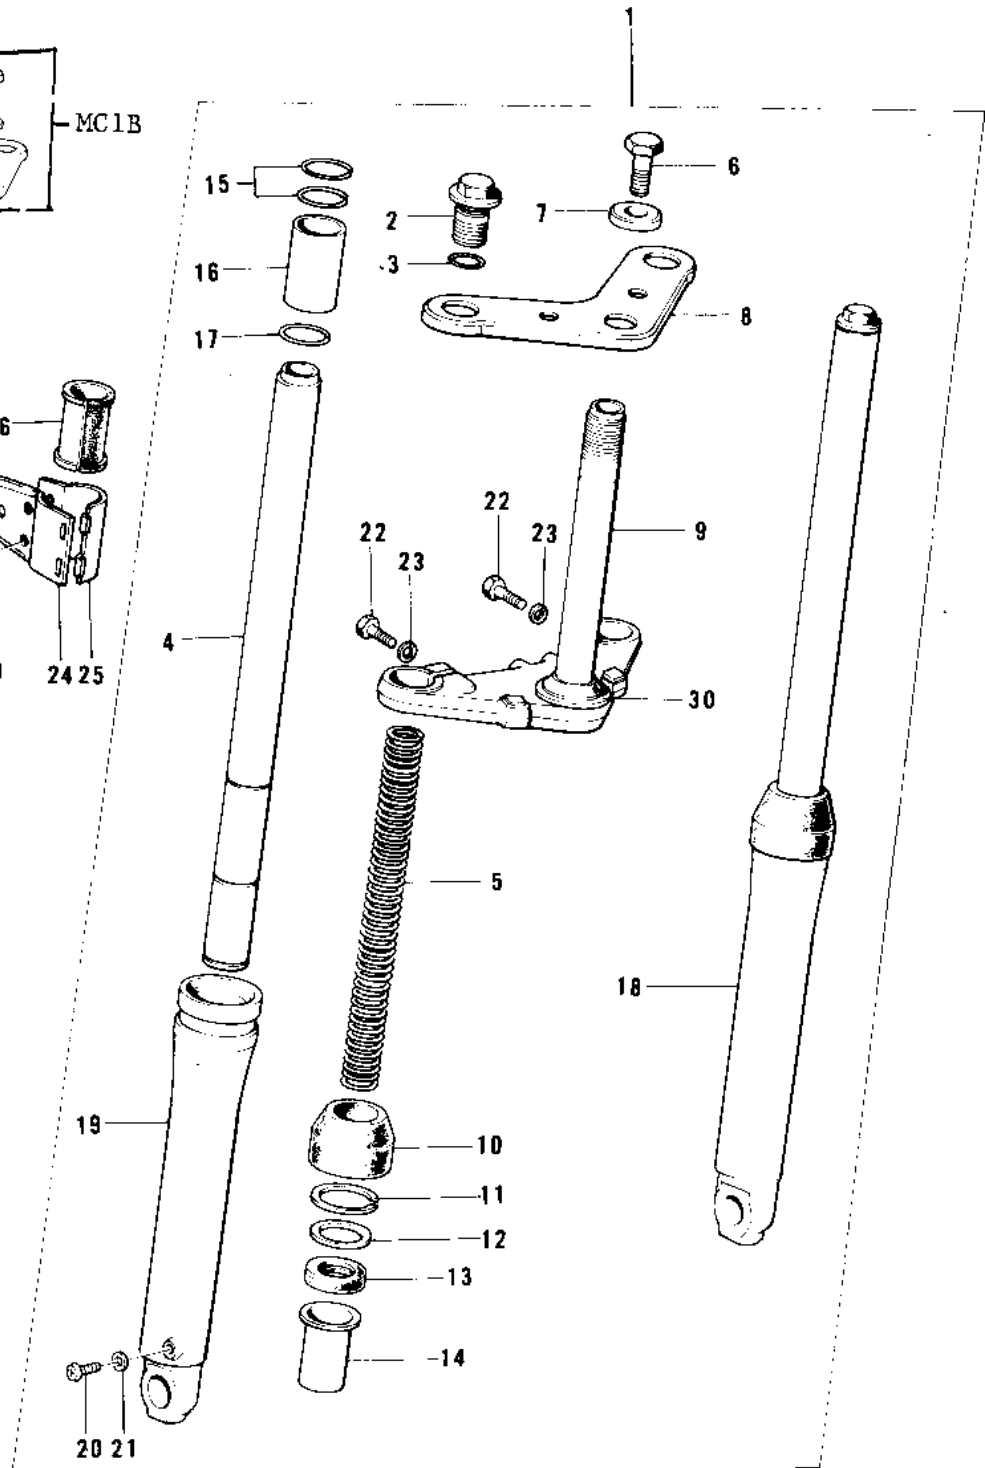

1973 Midi-Bike PARTS DIAGRAM

FRONT FORK (73-75 MC1/MC1-A/MC1-B)

1973 Midi-Bike PARTS LIST

FRONT FORK ('73-'75 MC1/MC1-A/MC1-B)

ITEM NAME	PART NUMBER	QUANTITY
FORK-FRONT (Ref # 1)	44001-143	1
FORK-FRONT (Ref # 1)	44001-143	1
FORK-FRONT (Ref # 1)	44001-161	1
BOLT,FORK TOP (Ref # 2)	44032-010	2
BOLT (Ref # 2)	92001-1742	2
"0" RING,FORK TOP BLT (Ref # 3)	44046-020	2
WASHER (Ref # 3-1)	92022-1381	2
TUBE,FORK INNER (Ref # 4)	44013-045	2
TUBE,FORK INNER (Ref # 4)	44013-051	2
SPRING,FORK INNER (Ref # 5)	44026-051	2
SPRING,FORK (Ref # 5)	44026-055	1
BOLT-UPSET,10X30 (Ref # 6)	112G1030	1
WASHER (Ref # 7)	92022-1381	1
HEAD,STEERING (Ref # 8)	44039-056	1
STEM,STEERING (Ref # 9)	44037-069	1
DUST SHIELD,FORK (Ref # 10)	44010-024	2
CIRCLIP,40MM (Ref # 11)	44044-016	2
WASHER,FORK OUTER TUB (Ref # 12)	44043-054	2
SEAL-OIL,OUTER TUBE (Ref # 13)	92049-1075	2
GUIDE,FORK INNER TUBE (Ref # 14)	44015-016	2
RING,INNER TUBE GUIDE (Ref # 15)	44020-003	4
PISTON,FORK (Ref # 16)	44018-007	2
CIRCLIP,FORK PISTON (Ref # 17)	44044-017	2
TUBE,RH,FORK OUTER (Ref # 18)	44006-050	1
TUBE,LH,FORK OUTER (Ref # 19)	44005-052	1
SCREW PAN HEAD 4X6 (Ref # 20)	220B0406	2
GASKET,FORK DRAIN PLG (Ref # 21)	44045-046	2
BOLT,HEX HEAD 10X35 (Ref # 22)	92001-1252	2
WASHER SPRING 10MM (Ref # 23)	461F1000	2

1973 Midi-Bike PARTS LIST

FRONT FORK ('73-'75 MC1/MC1-A/MC1-B)

ITEM NAME	PART NUMBER	QUANTITY
BRACKET,TURN SIGNAL (Ref # 24)	23064-016	2
BRACKET,TURN SIGNAL (Ref # 25)	23064-017	2
DAMPER RUBBER,HD LAMP (Ref # 26)	92075-210	2
BOLT-HEX HEAD,6X18 (Ref # 27)	92007-027	4
WASHER PLAIN 6MM (Ref # 28)	411B0600	4
WASHER SPRING 6MM (Ref # 29)	461F0600	4
CONE LOWER BEARING (Ref # 30)	92047-004	1
GASKET,FORK TOP BOLT (Ref # 31)	44045-053	2