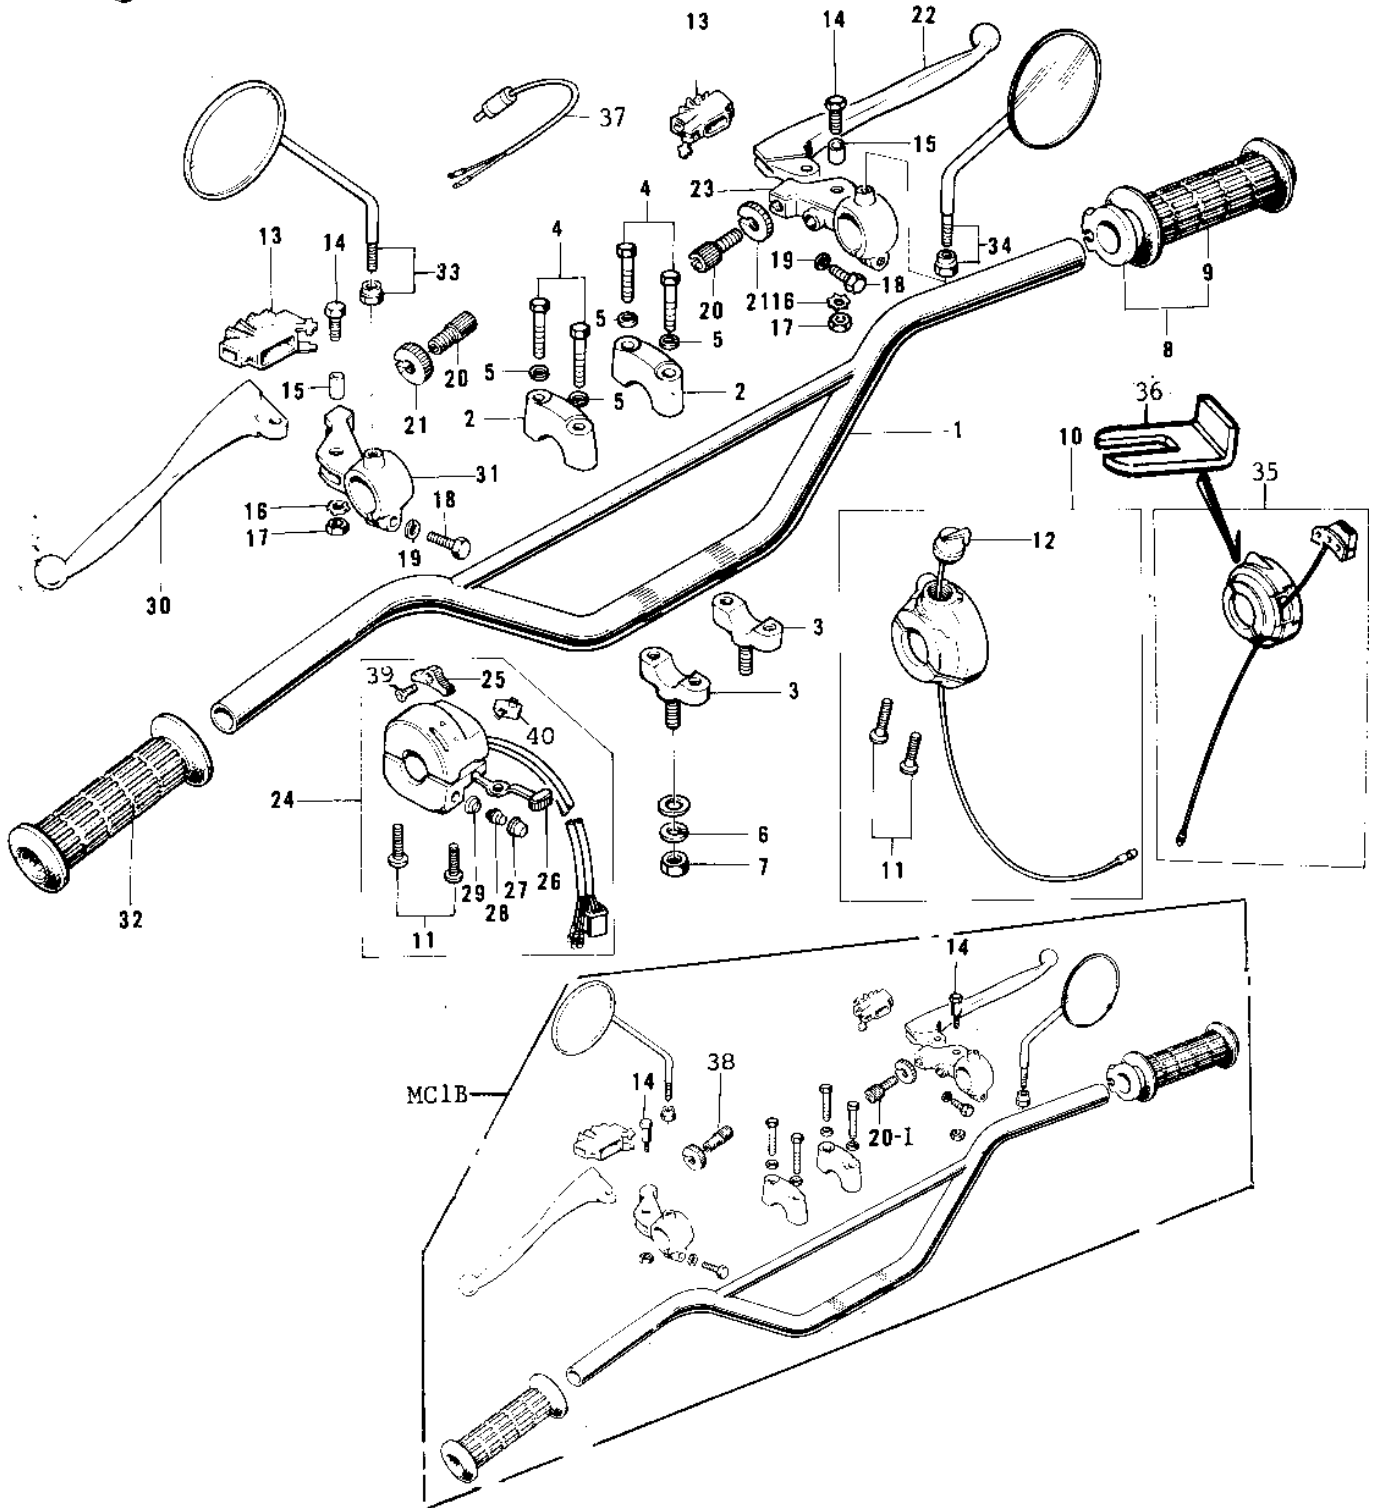

# 1973 Midi-Bike PARTS LIST

HANDLEBAR ('73-'75 MC1/MC1-A/MC1-B)

ITEM NAME	PART NUMBER	QUANTITY
HANDLEBAR (Ref # 1)	46004-024	1
HOLDER UPPER HANDLEBAR (Ref # 2)	46012-004	2
HOLDER,HANDLEBAR,BUFF (Ref # 3)	46012-002-80	2
BOLT 8X38 (Ref # 4)	92001-1405	4
WASHER SPRING 8MM (Ref # 5)	461F0800	4
WASHER SPRING 10MM (Ref # 6)	461F1000	2
NUT,10MM (Ref # 7)	314B1000	2
GRIP ASSY-THROTTLE (Ref # 8)	46019-020	1
GRIP ASSY,THROTTLE (Ref # 8)	46019-034	1
RUBBER-R.H. GRIP (Ref # 9)	46061-013	1
CASE ASSY,R.H,BLACK (Ref # 10)	46018-020-10	1
CASE ASSY,R.H,BLACK (Ref # 10)	46018-020-10	1
SCREW-PAN-CROS,5X25 (Ref # 11)	220B0525	4
SWITCH-ENGINE STOP (Ref # 12)	46027-008	1
DUST COVER (Ref # 13)	46071-002	2
BOOTS,LEVER HOLDER (Ref # 13)	49006-1017	2
BOLT HEX HEAD 5X20 (Ref # 14)	92007-020	2
BOLT,5MM (Ref # 14)	92007-039	2
COLLAR LEVER (Ref # 15)	46059-011	2
WASHER LOCK 5MM (Ref # 16)	464H0500	2
NUT 5MM (Ref # 17)	312B0500	2
NUT-LOCK,5MM (Ref # 17)	92019-014	2
BOLT HEX HEAD 6X25 (Ref # 18)	110N0625	2
WASHER PLAIN 6MM (Ref # 19)	410B0600	2
SCREW,CABLE ADJUST (Ref # 20)	46055-010	2
SCREW,CABLE ADJUST (Ref # 20-1)	46055-010	1
NUT LOCK ADJUST SCREW (Ref # 21)	46056-001	2
LEVER FRONT BRAKE (Ref # 22)	46058-004	1
HOLDER-FR BRK LEV,BLK (Ref # 23)	46060-009-21	1