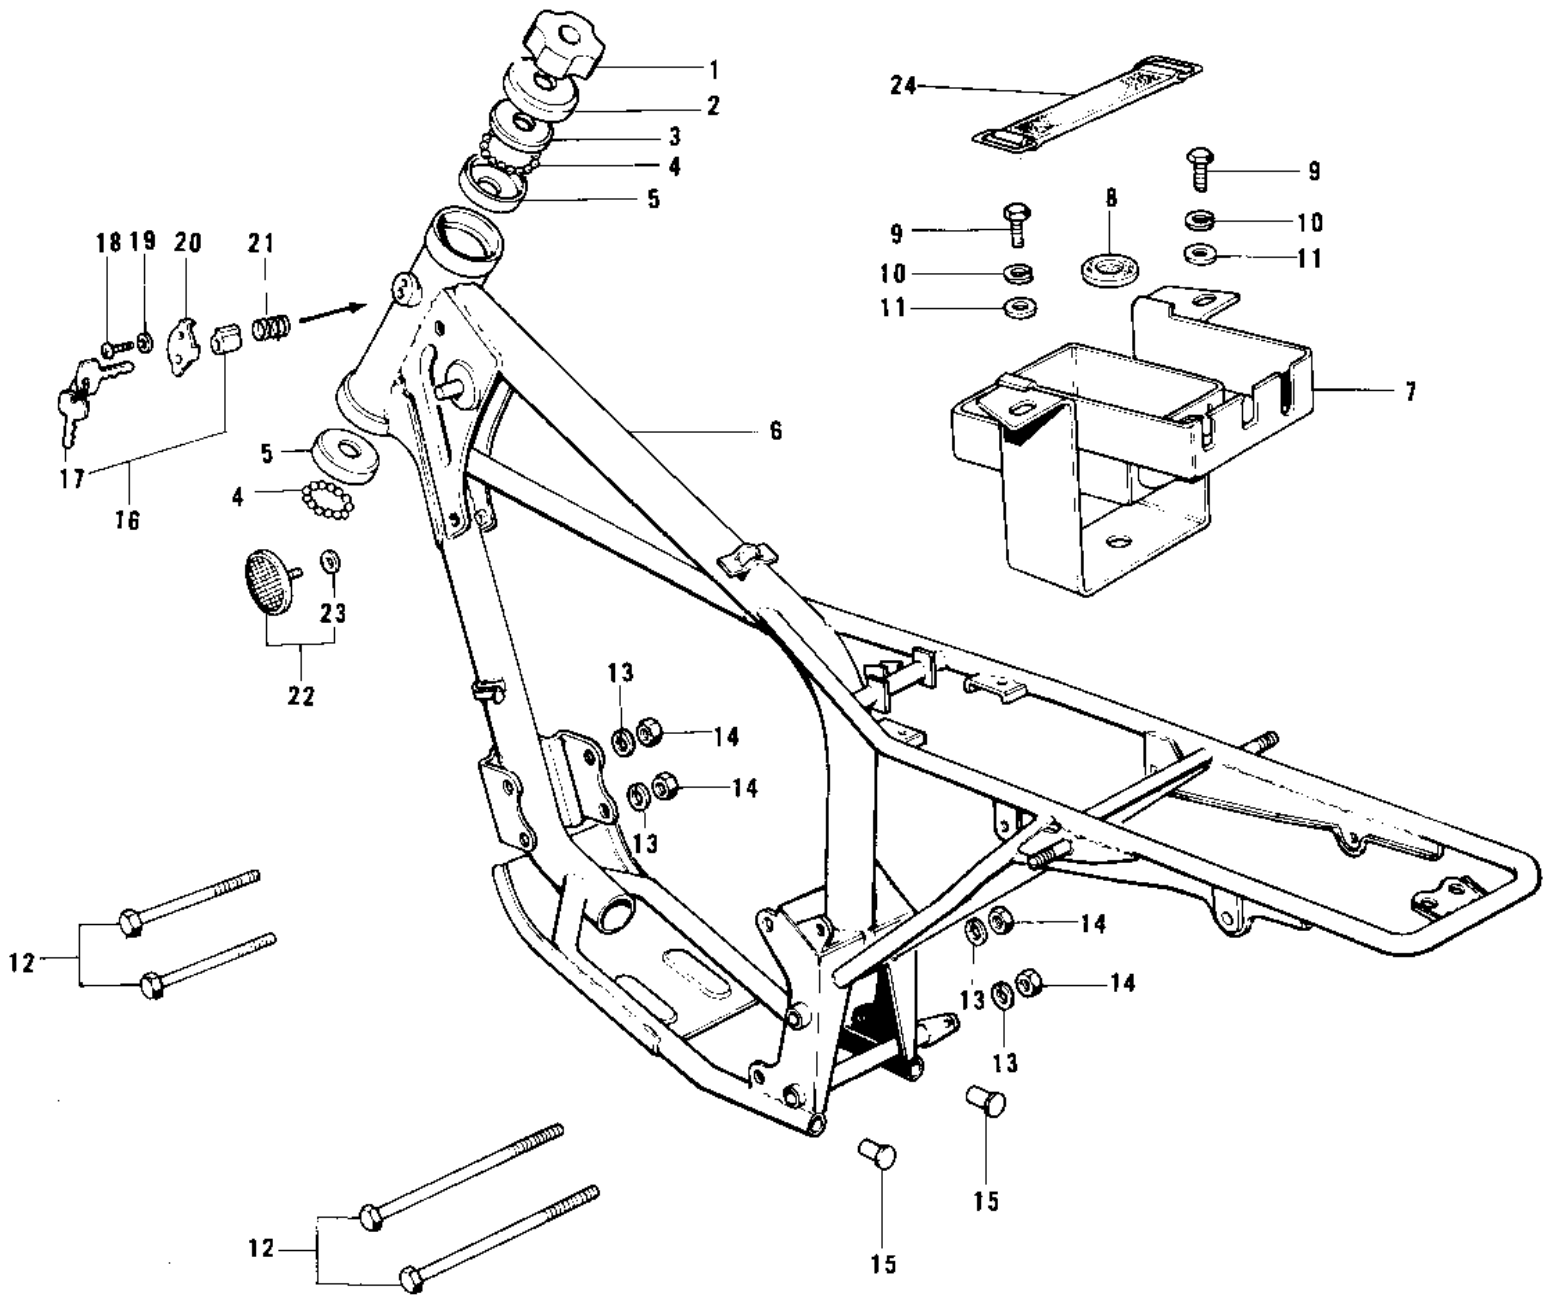

1975 MC1M-A PARTS DIAGRAM

FRAME/FRAME FITTINGS ('73-'75 MC1/MC1-A/)

1975 MC1M-A PARTS LIST

FRAME/FRAME FITTINGS ('73-'75 MC1/MC1-A/

ITEM NAME	PART NUMBER	QUANTITY
NUT STEERING STEM LCK (Ref # 1)	92090-006	
CAP STEERING STEM (Ref # 2)	46098-004	
CONE UPPER BEARING (Ref # 3)	92047-005	
BALL STEEL 3/16" (Ref # 4)	600A0600	
RACE BEARING (Ref # 5)	92048-004	
FRAME (Ref # 6)	32002-069	
FRAME (Ref # 6)	32002-090	
FRAME (Ref # 6)	32002-109	
CASE,BATTERY (Ref # 7)	32097-028	
DAMPER RUBBER (Ref # 8)	92075-078	
BOLT-UPSET,6X12 (Ref # 9)	112G0612	
BOLT-UPSET,6X12 (Ref # 9)	112G0612	
WASHER SPRING 6MM (Ref # 10)	461F0600	
WASHER PLAIN 6MM (Ref # 11)	410B0600	
BOLT,FLANGED,10X115 (Ref # 12)	92001-1603	
WASHER SPRING 10MM (Ref # 13)	461F1000	
NUT,10MM (Ref # 14)	314B1000	
CAP PIPE END (Ref # 15)	32112-001	
LOCK ASSY-STEERING (Ref # 16)	27016-029	
LOCK ASSY,STEERING (Ref # 16)	27016-042	
UNAVAILABLE IN PRICE BOOK (Ref # 17)	27018-01570	
KEY SET-STRNG #271 (Ref # 17)	27018-015-71	
KEY SET-STRNG #272 (Ref # 17)	27018-015-72	
KEY SET-STRNG #273 (Ref # 17)	27018-015-73	
KEY SET-STRNG #274 (Ref # 17)	27018-015-74	
KEY SET,#401 (Ref # 17)	27008-063-01	
KEY SET,#402 (Ref # 17)	27008-063-02	
KEY SET,#403 (Ref # 17)	27008-063-03	
KEY SET,#404 (Ref # 17)	27008-063-04	

1975 MC1M-A PARTS LIST

FRAME/FRAME FITTINGS ('73-'75 MC1/MC1-A/

ITEM NAME	PART NUMBER	QUANTITY
KEY SET,#405 (Ref # 17)	27008-063-05	
KEY SET,#406 (Ref # 17)	27008-063-06	
KEY SET,#407 (Ref # 17)	27008-063-07	
KEY SET,#408 (Ref # 17)	27008-063-08	
KEY SET,#409 (Ref # 17)	27008-063-09	
KEY SET,#410 (Ref # 17)	27008-063-10	
KEY SET,#411 (Ref # 17)	27008-063-11	
KEY SET,#412 (Ref # 17)	27008-063-12	
KEY SET,#413 (Ref # 17)	27008-063-13	
KEY SET,#414 (Ref # 17)	27008-063-14	
SCREW-TAPPING (Ref # 18)	92008-007	
CAP,STEERING LOCK (Ref # 20)	11012-1134	
SPRING-STEERING LOCK (Ref # 21)	27032-001	
REFLECTOR,REFLEX (Ref # 22)	28001-026	
BAND-CHAIN OILER TANK (Ref # 24)	92072-039	