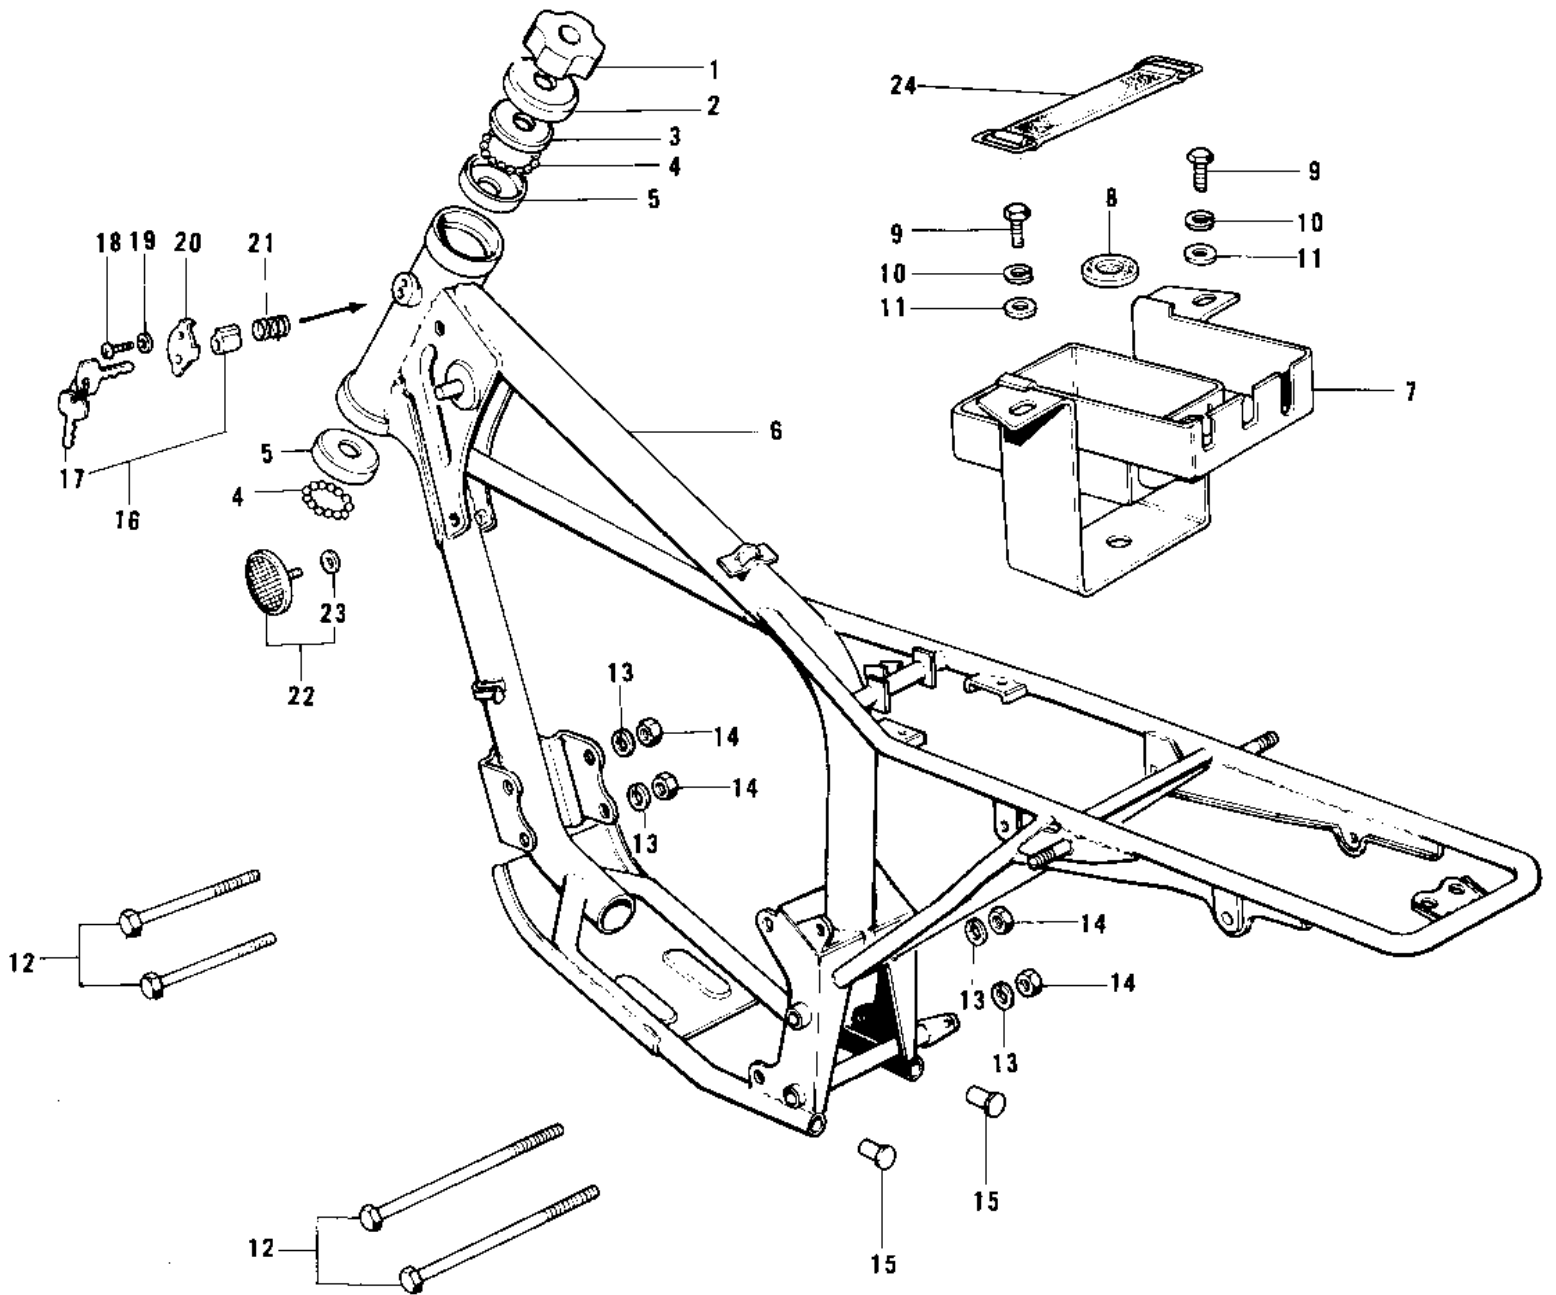

# 1973 Midi-Bike PARTS DIAGRAM

FRAME/FRAME FITTINGS ('73-'75 MC1/MC1-A/)

# 1973 Midi-Bike PARTS LIST

FRAME/FRAME FITTINGS ('73-'75 MC1/MC1-A/

ITEM NAME	PART NUMBER	QUANTITY
NUT STEERING STEM LCK (Ref # 1)	92090-006	1
CAP STEERING STEM (Ref # 2)	46098-004	1
CONE UPPER BEARING (Ref # 3)	92047-005	1
BALL STEEL 3/16" (Ref # 4)	600A0600	46
RACE BEARING (Ref # 5)	92048-004	2
FRAME (Ref # 6)	32002-069	1
FRAME (Ref # 6)	32002-090	1
FRAME (Ref # 6)	32002-109	1
CASE,BATTERY (Ref # 7)	32097-028	1
DAMPER RUBBER (Ref # 8)	92075-078	1
BOLT-UPSET,6X12 (Ref # 9)	112G0612	2
WASHER SPRING 6MM (Ref # 10)	461F0600	3
WASHER PLAIN 6MM (Ref # 11)	410B0600	3
BOLT,FLANGED,10X115 (Ref # 12)	92001-1603	4
WASHER SPRING 10MM (Ref # 13)	461F1000	4
NUT,10MM (Ref # 14)	314B1000	4
CAP PIPE END (Ref # 15)	32112-001	2
LOCK ASSY-STEERING (Ref # 16)	27016-029	1
LOCK ASSY,STEERING (Ref # 16)	27016-042	1
UNAVAILABLE IN PRICE BOOK (Ref # 17)	27018-01570	1
KEY SET-STRNG #271 (Ref # 17)	27018-015-71	1
KEY SET-STRNG #272 (Ref # 17)	27018-015-72	1
KEY SET-STRNG #273 (Ref # 17)	27018-015-73	1
KEY SET-STRNG #274 (Ref # 17)	27018-015-74	1
KEY SET,#401 (Ref # 17)	27008-063-01	1
KEY SET,#402 (Ref # 17)	27008-063-02	1
KEY SET,#403 (Ref # 17)	27008-063-03	1
KEY SET,#404 (Ref # 17)	27008-063-04	1
KEY SET,#405 (Ref # 17)	27008-063-05	1

# 1973 Midi-Bike PARTS LIST

FRAME/FRAME FITTINGS ('73-'75 MC1/MC1-A/

ITEM NAME	PART NUMBER	QUANTITY
KEY SET,#406 (Ref # 17)	27008-063-06	1
KEY SET,#407 (Ref # 17)	27008-063-07	1
KEY SET,#408 (Ref # 17)	27008-063-08	1
KEY SET,#409 (Ref # 17)	27008-063-09	1
KEY SET,#410 (Ref # 17)	27008-063-10	1
KEY SET,#411 (Ref # 17)	27008-063-11	1
KEY SET,#412 (Ref # 17)	27008-063-12	1
KEY SET,#413 (Ref # 17)	27008-063-13	1
KEY SET,#414 (Ref # 17)	27008-063-14	1
SCREW-TAPPING (Ref # 18)	92008-007	1
CAP,STEERING LOCK (Ref # 20)	11012-1134	1
SPRING-STEERING LOCK (Ref # 21)	27032-001	1
REFLECTOR,REFLEX (Ref # 22)	28001-026	2
BAND-CHAIN OILER TANK (Ref # 24)	92072-039	2