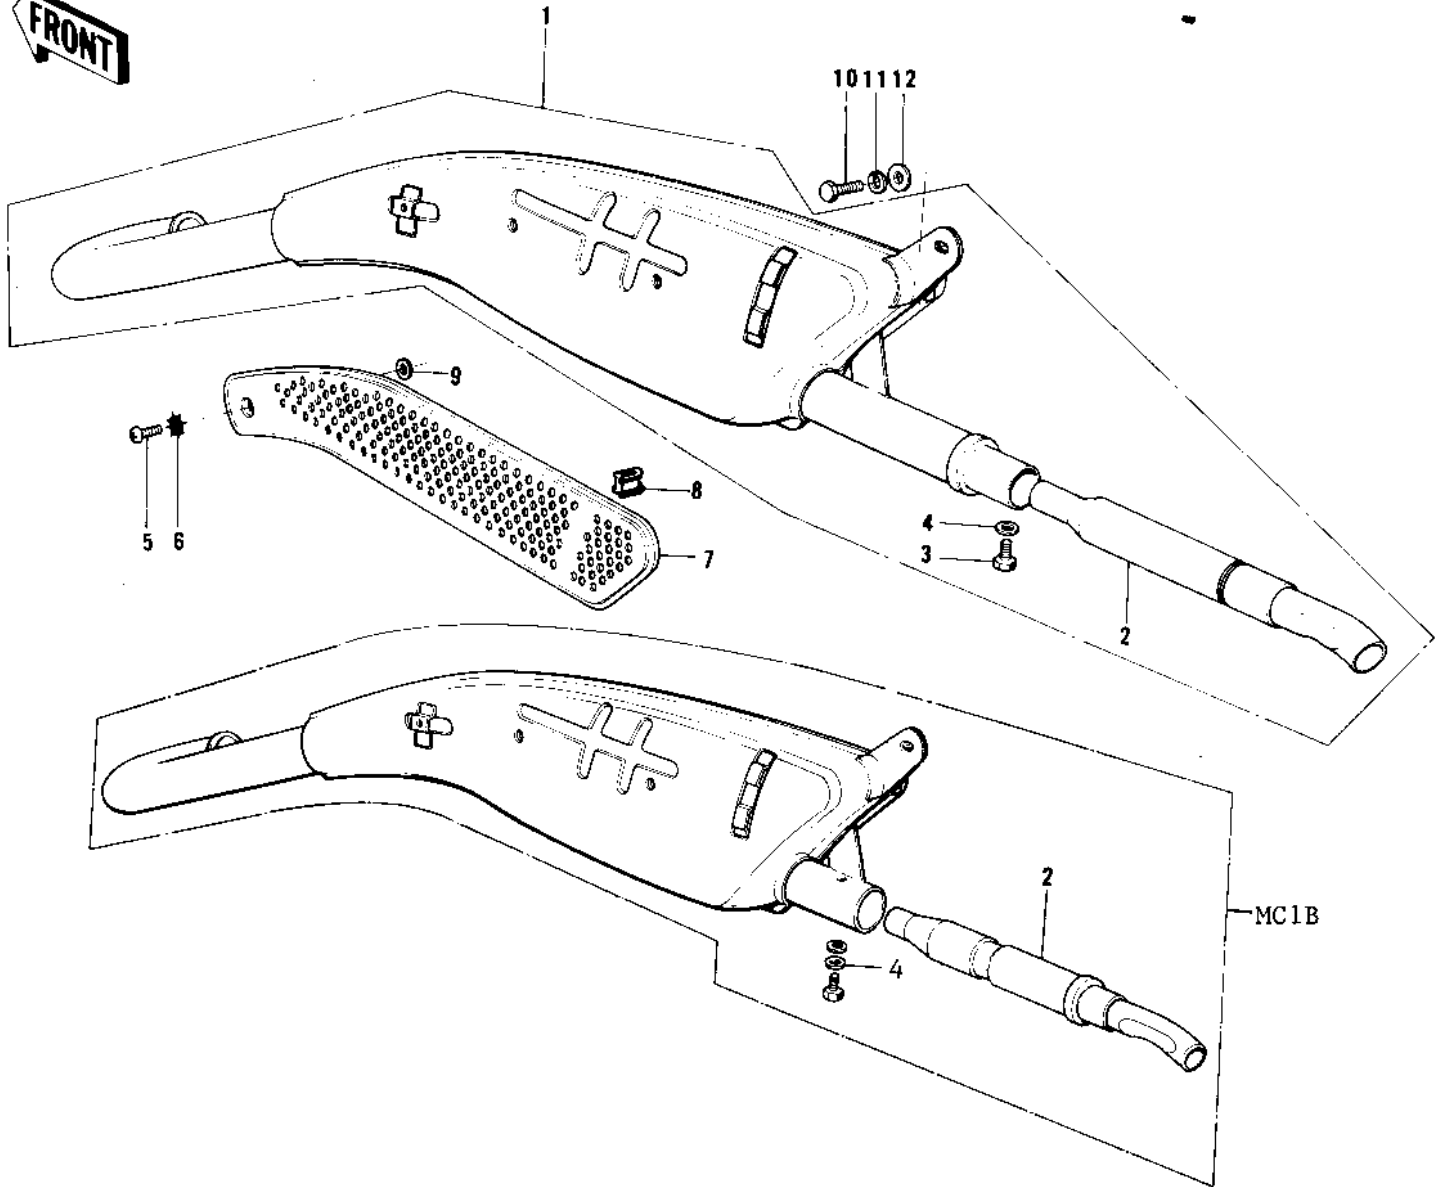

# 1973 Midi-Bike PARTS DIAGRAM

AIR CLEANER/MUFFLER ('73-'75 MC1/MC1-A/M)

# 1973 Midi-Bike PARTS LIST

AIR CLEANER/MUFFLER ('73-'75 MC1/MC1-A/M)

ITEM NAME	PART NUMBER	QUANTITY
MUFFLER ASSY,F.BLACK (Ref # 1)	18001-167-21	NA
MUFFLER ASSY,F.BLACK (Ref # 1)	18001-167-21	1
MUFFLER ASSY,F.BLACK (Ref # 1)	18001-167-21	1
BAFFLE TUBE (Ref # 2)	18033-071	1
BAFFLE TUBE (Ref # 2)	18033-083	1
BAFFLE TUBE (Ref # 2)	18033-088	1
BOLT,6X10 (Ref # 3)	112G0610	1
WASHER-PLAIN (Ref # 4)	92022-183	1
WASHER PLAIN 6MM (Ref # 4)	410B0600	2
SCREW PAN HEAD 6X12 (Ref # 5)	220E0612	1
WASHER LOCK 6MM (Ref # 6)	463H0600	1
COVER,MUFFLER (Ref # 7)	18064-018	1
INSULATOR (Ref # 8)	18065-007	2
INSULATOR-HEAT (Ref # 9)	18065-009	1
BOLT-SMALL-UPSET,8X16 (Ref # 10)	115G0816	2
WASHER SPRING 8MM (Ref # 11)	461F0800	2
WASHER PLAIN 8MM (Ref # 12)	411B0800	2
CLAMP-AIR CLEANER (Ref # 13)	92037-068	1
SCREW PAN HEAD 6X35 (Ref # 14)	220B0635	1
AIR CLEANER ASY,BLACK (Ref # 15)	11010-068-10	1
SCREW PAN HEAD 5X8 (Ref # 16)	220B0508	2
WASHER SPRING 5MM (Ref # 17)	461F0500	2
WASHER PLAIN 5MM (Ref # 18)	411B0500	2
CAP,AIR CLEANER (Ref # 19)	11012-041	1
ELEMENT,AIR,CLNR (Ref # 20)	11013-044	1
CONNECTOR,AIR CLEANER (Ref # 21)	11026-009	1
BOLT-UPSET,6X16 (Ref # 22)	112G0616	1
WASHER SPRING 6MM (Ref # 23)	461F0600	1
WASHER PLAIN 6MM (Ref # 24)	410B0600	1