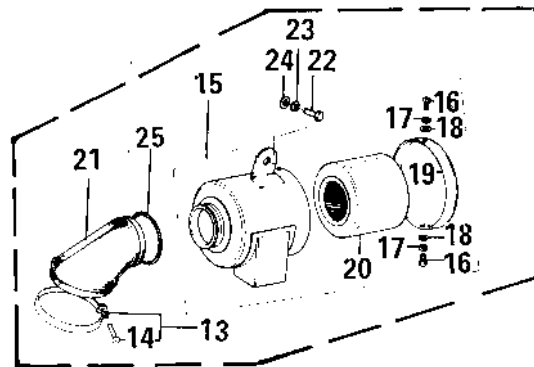

# 1973 Midi-Bike PARTS DIAGRAM

AIR CLEANER/MUFFLER ('73-'75 MC1/MC1-A/M)

# 1973 Midi-Bike PARTS LIST

AIR CLEANER/MUFFLER ('73-'75 MC1/MC1-A/M)

ITEM NAME	PART NUMBER	QUANTITY
MUFFLER ASSY,F.BLACK (Ref # 1)	18001-167-21	NA
MUFFLER ASSY,F.BLACK (Ref # 1)	18001-167-21	1
MUFFLER ASSY,F.BLACK (Ref # 1)	18001-167-21	1
BAFFLE TUBE (Ref # 2)	18033-071	1
BAFFLE TUBE (Ref # 2)	18033-083	1
BAFFLE TUBE (Ref # 2)	18033-088	1
BOLT,6X10 (Ref # 3)	112G0610	1
WASHER-PLAIN (Ref # 4)	92022-183	1
WASHER PLAIN 6MM (Ref # 4)	410B0600	2
SCREW PAN HEAD 6X12 (Ref # 5)	220E0612	1
WASHER LOCK 6MM (Ref # 6)	463H0600	1
COVER,MUFFLER (Ref # 7)	18064-018	1
INSULATOR (Ref # 8)	18065-007	2
INSULATOR-HEAT (Ref # 9)	18065-009	1
BOLT-SMALL-UPSET,8X16 (Ref # 10)	115G0816	2
WASHER SPRING 8MM (Ref # 11)	461F0800	2
WASHER PLAIN 8MM (Ref # 12)	411B0800	2
CLAMP-AIR CLEANER (Ref # 13)	92037-068	1
SCREW PAN HEAD 6X35 (Ref # 14)	220B0635	1
AIR CLEANER ASY,BLACK (Ref # 15)	11010-068-10	1
SCREW PAN HEAD 5X8 (Ref # 16)	220B0508	2
WASHER SPRING 5MM (Ref # 17)	461F0500	2
WASHER PLAIN 5MM (Ref # 18)	411B0500	2
CAP,AIR CLEANER (Ref # 19)	11012-041	1
ELEMENT,AIR,CLNR (Ref # 20)	11013-044	1
CONNECTOR,AIR CLEANER (Ref # 21)	11026-009	1
BOLT-UPSET,6X16 (Ref # 22)	112G0616	1
WASHER SPRING 6MM (Ref # 23)	461F0600	1
WASHER PLAIN 6MM (Ref # 24)	410B0600	1