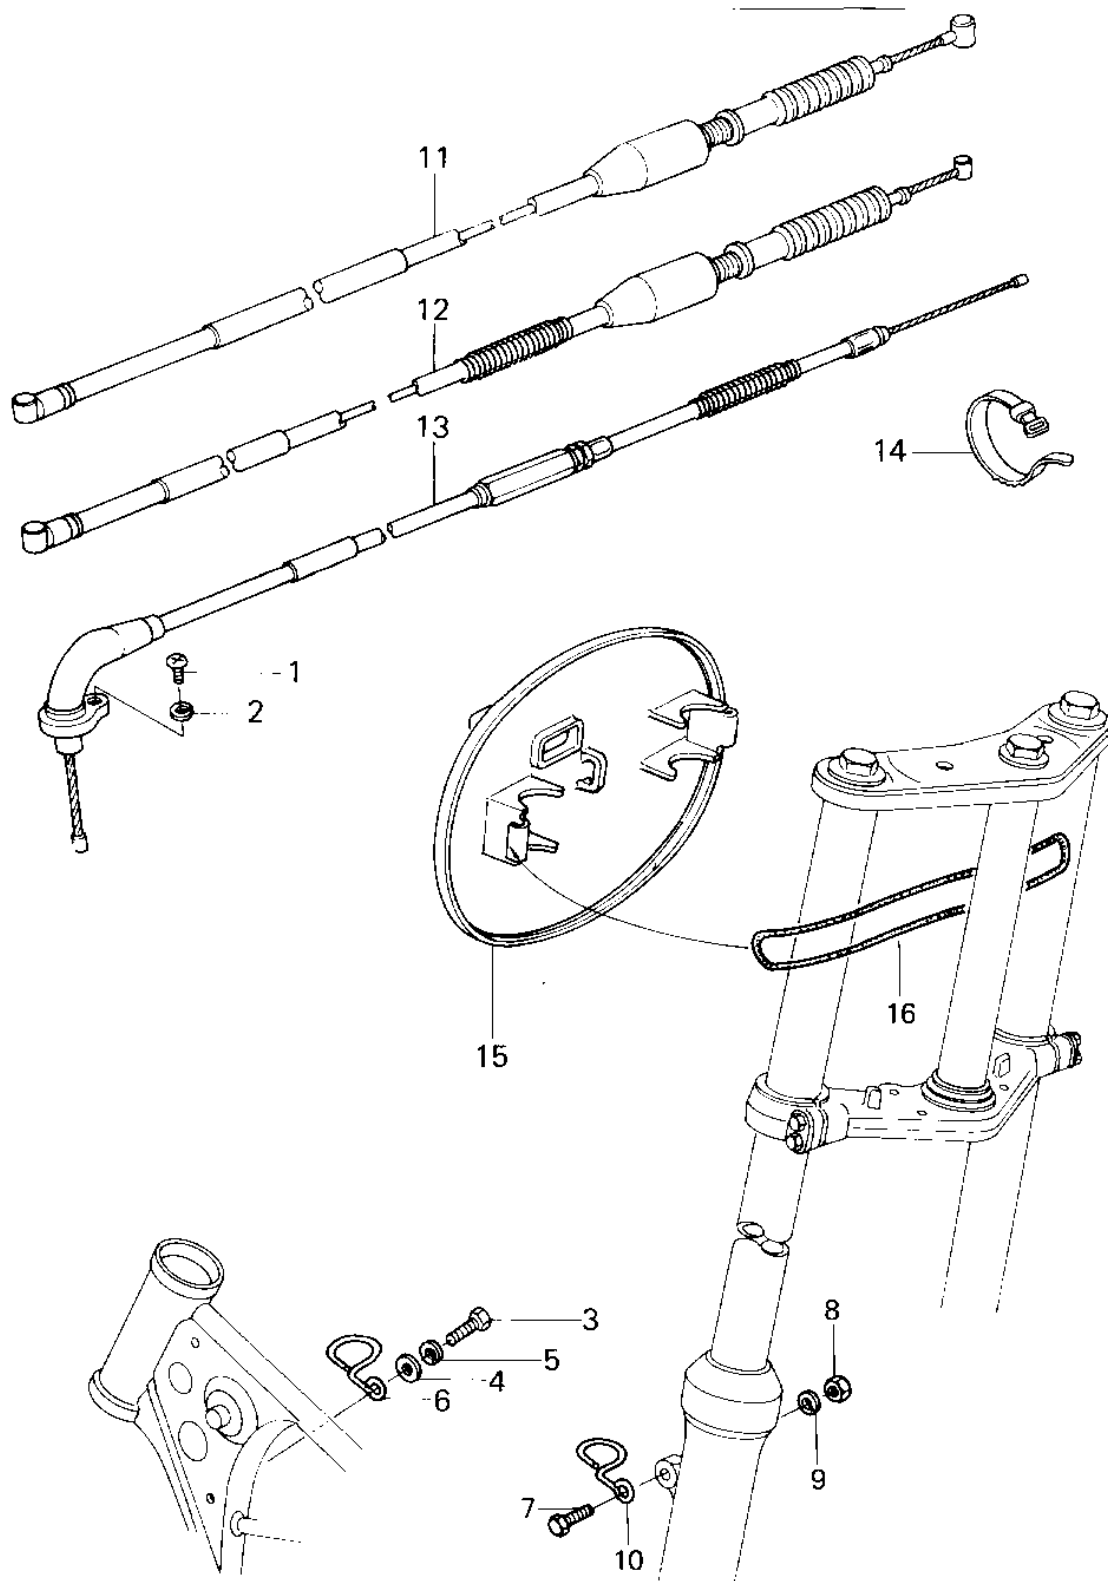

1980 KDX80 PARTS DIAGRAM

CABLES/NUMBER PLATE

1980 KDX80 PARTS LIST

CABLES/NUMBER PLATE

ITEM NAME	PART NUMBER	QUANTITY
SCREW PAN HEAD 5X10 (Ref # 1)	220B0510	1
WASHER SPRING 5MM (Ref # 2)	461F0500	1
BOLT-UPSET,6X12 (Ref # 3)	112G0612	1
WASHER PLAIN 6MM (Ref # 4)	411B0600	1
WASHER SPRING 6MM (Ref # 5)	461F0600	2
CLAMP,CABLE (Ref # 6)	92037-092	2
BOLT-UPSET (Ref # 7)	112G0618	1
NUT 6MM (Ref # 8)	311B0600	1
CABLE,BRAKE,FRONT (Ref # 11)	54005-1013	1
CABLE,CLUTCH (Ref # 12)	54011-1035	1
CABLE,THROTTLE (Ref # 13)	54012-1022	1
BAND,WIRING HARNESS (Ref # 14)	92072-056	1
PLATE,NUMBER,L.GREEN (Ref # 15)	58029-1002-6W	1
"O" RING,135MM (Ref # 16)	92055-1058	1