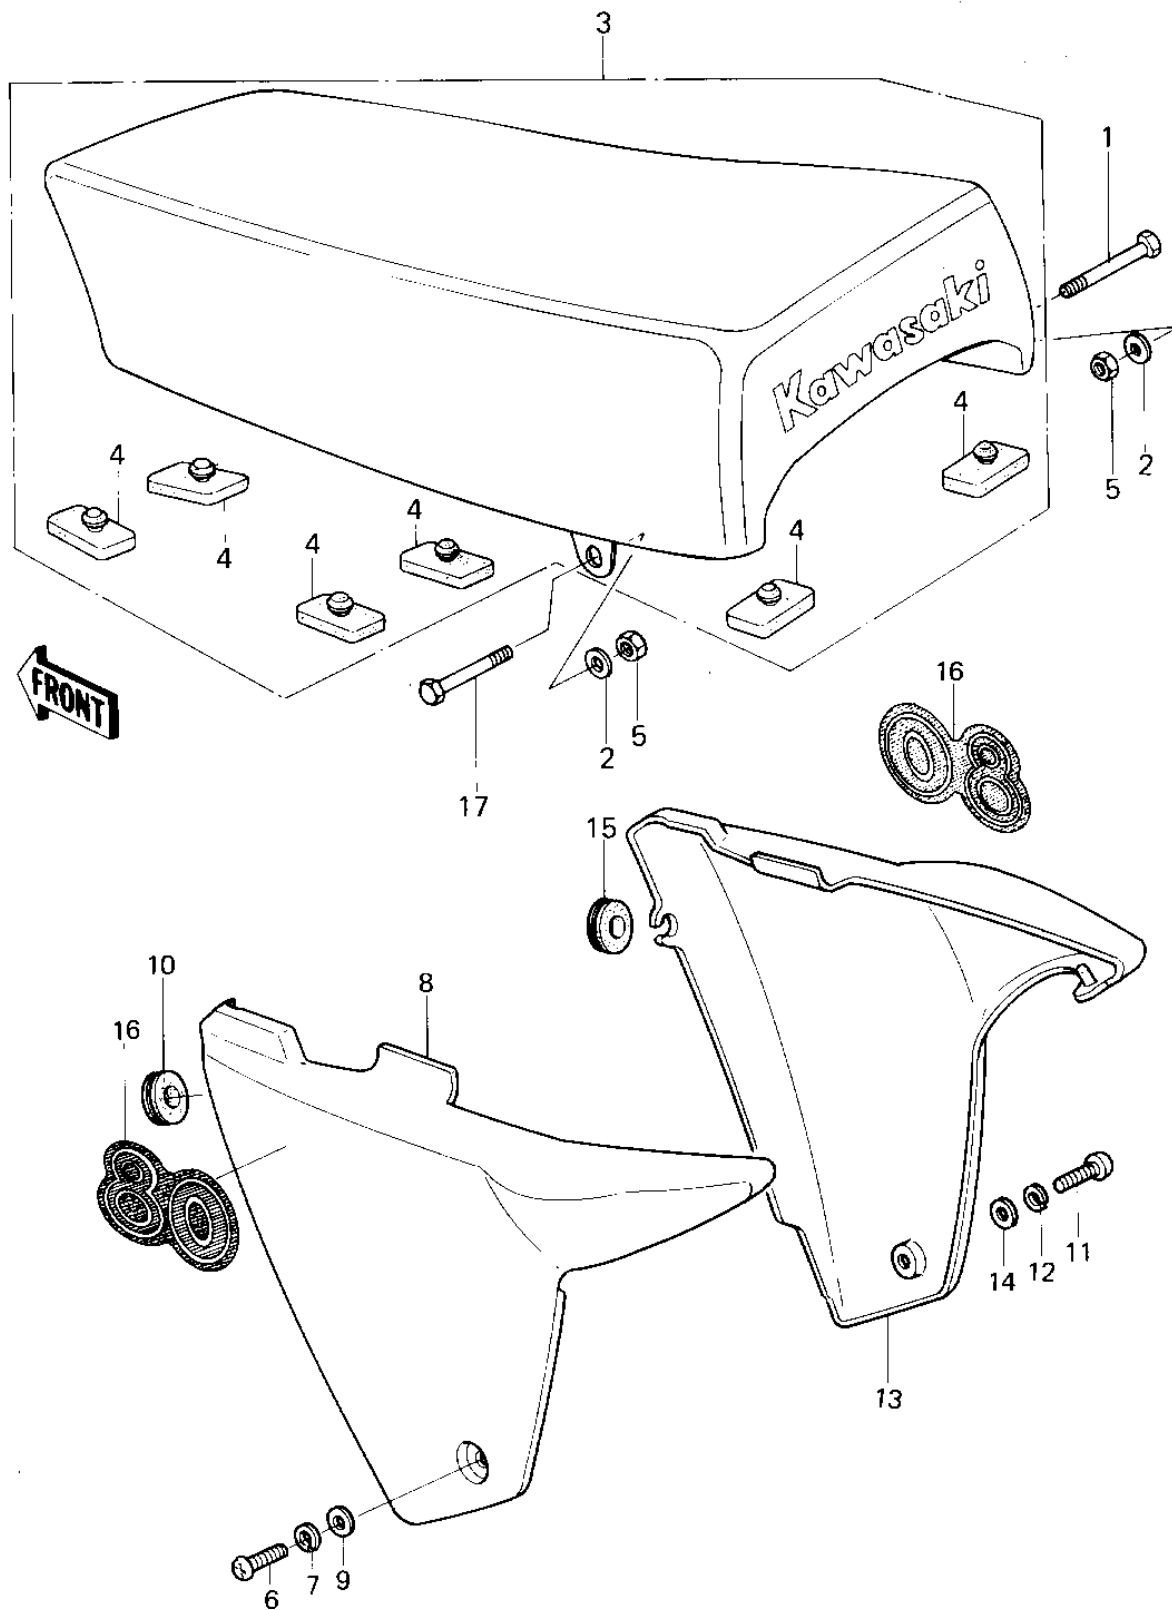

## 1980 KDX80 PARTS DIAGRAM

SEAT/SIDE COVERS

## 1980 KDX80 PARTS LIST

### SEAT/SIDE COVERS

ITEM NAME	PART NUMBER	QUANTITY
BOLT-UPSET (Ref # 1)	112G0645	1
WASHER PLAIN 6MM (Ref # 2)	411B0600	1
SEAT-ASSY (Ref # 3)	53001-1110	2
DAMPER RUBBER,SEAT (Ref # 4)	92075-1054	1
NUT (Ref # 5)	92019-008	1
SCREW PAN HEAD 6X20 (Ref # 6)	220B0620	2
WASHER SPRING 6MM (Ref # 7)	461F0600	2
COVER,SIDE,L.H.GREEN (Ref # 8)	36001-1078-6W	1
WASHER PLAIN (Ref # 9)	92022-024	2
DAMPER,SIDE COVER (Ref # 10)	92075-1067	2
COVER,SIDE,R.H.GREEN (Ref # 13)	36001-1079-6W	1
MARK,SIDE COVER (Ref # 16)	56018-1138	1
BOLT-UPSET,6X40 (Ref # 17)	112G0640	1