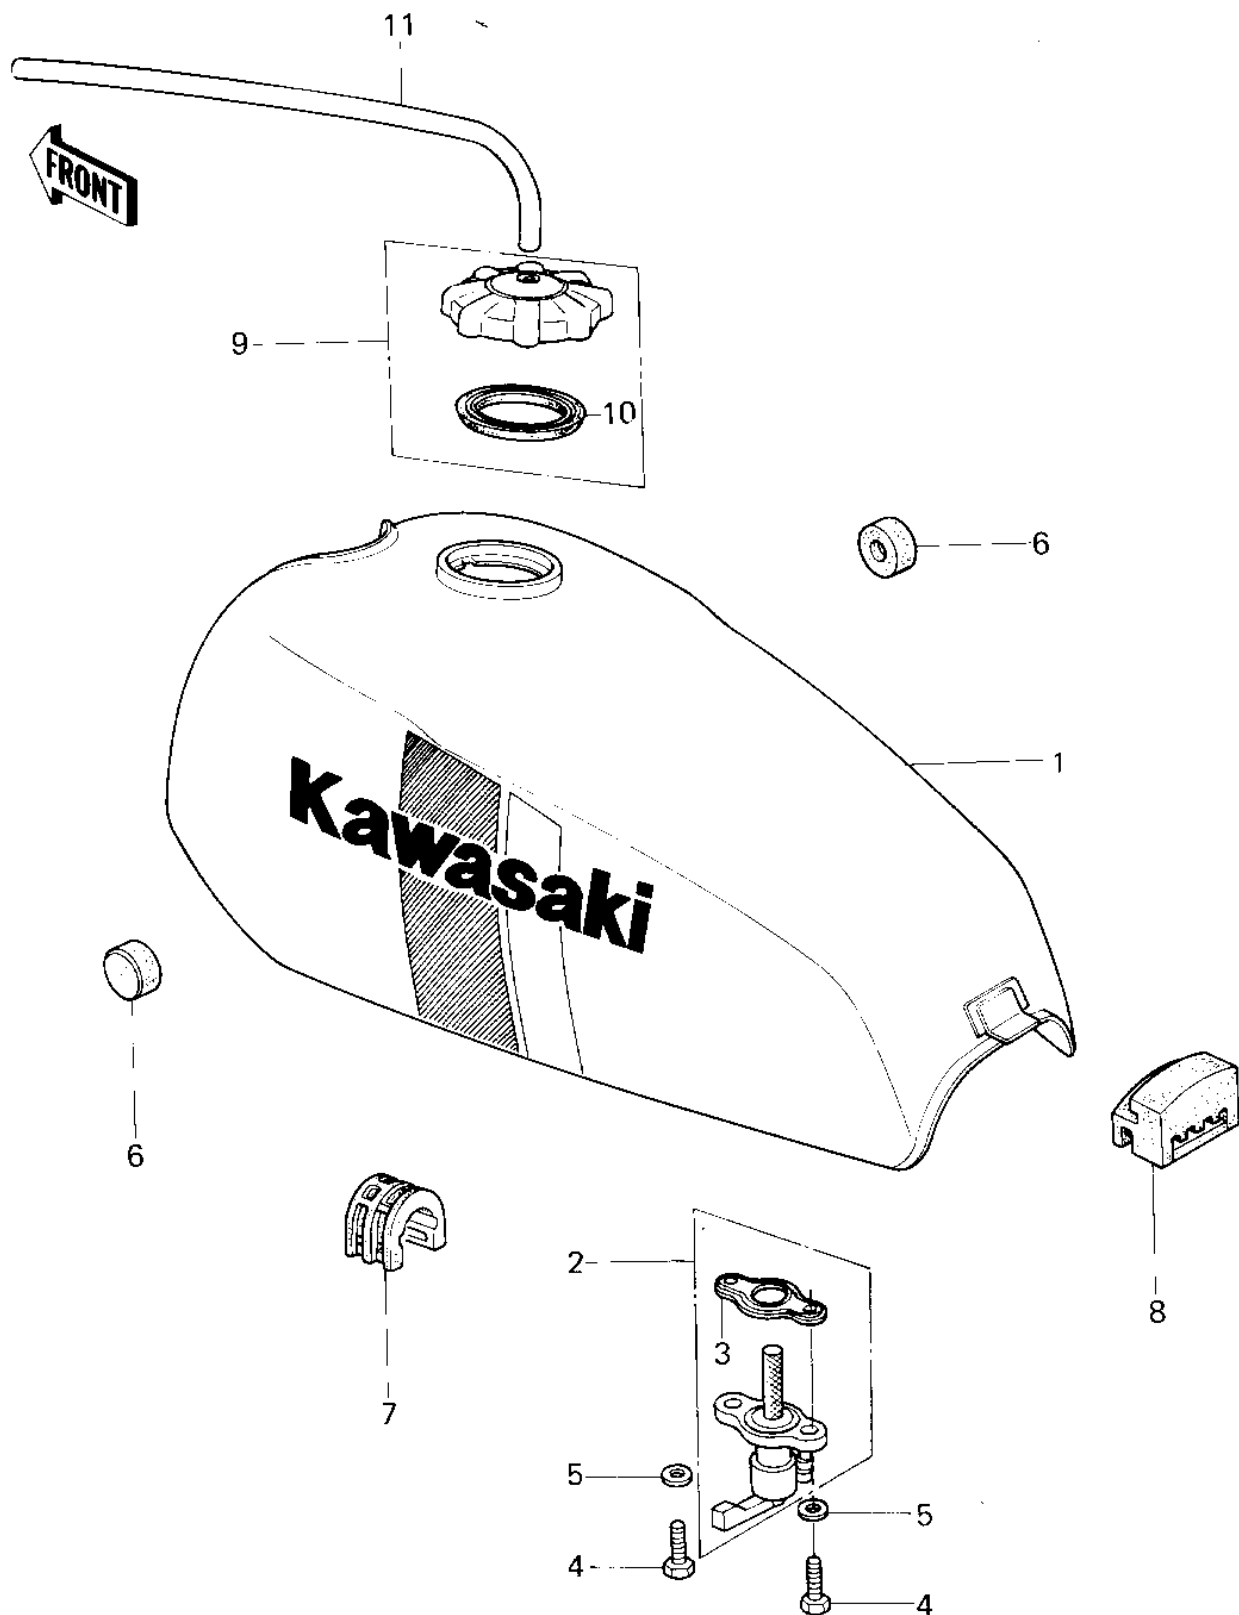

## 1980 KDX80 PARTS DIAGRAM

### FUEL TANK

### FUEL TANK

| ITEM NAME                       | PART NUMBER   | QUANTITY |
|---------------------------------|---------------|----------|
| TANK-FUEL,LIME GREEN (Ref # 1)  | 51001-5046-7F | 1        |
| TAP-ASSY-FUEL (Ref # 2)         | 51023-1115    | 1        |
| GASKET,FUEL TAP (Ref # 3)       | 11009-1135    | 1        |
| BOLT,6X20,FUEL TAP (Ref # 4)    | 92001-1091    | 1        |
| WASHER-PLAIN (Ref # 5)          | 92022-183     | 1        |
| DAMPER RUBBER-FL TANK (Ref # 6) | 92075-101     | 1        |
| DAMPER,FUEL TANK (Ref # 7)      | 92075-1065    | 1        |
| DAMPER,FUEL TANK (Ref # 8)      | 92075-1066    | 1        |
| CAP ASSY,TANK,FUEL (Ref # 9)    | 51048-1004    | 1        |
| GASKET,FUEL TANK CAP (Ref # 10) | 51059-006     | 1        |
| TUBE-RUBBER 5X400 (Ref # 11)    | 702A05400     | 1        |