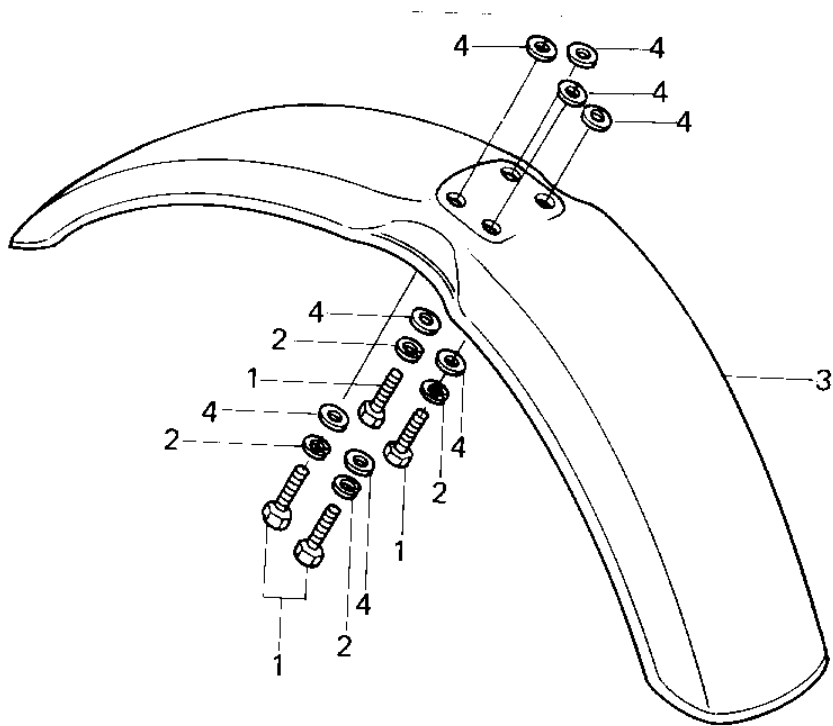

## 1980 KDX80 PARTS DIAGRAM

FENDERS

## 1980 KDX80 PARTS LIST

### FENDERS

ITEM NAME	PART NUMBER	QUANTITY
BOLT-UPSET (Ref # 1)	112G0618	2
WASHER SPRING 6MM (Ref # 2)	461F0600	2
FENDER-FR,LIME GREEN (Ref # 3)	35004-1043-6W	1
WASHER 6.5X20X1.6T (Ref # 4)	92022-125	2
NUT 6MM (Ref # 6)	311B0600	1
FENDER-RR,L.GREEN (Ref # 7)	35023-1025-6W	1
WASHER PLAIN 6MM (Ref # 10)	411B0600	1