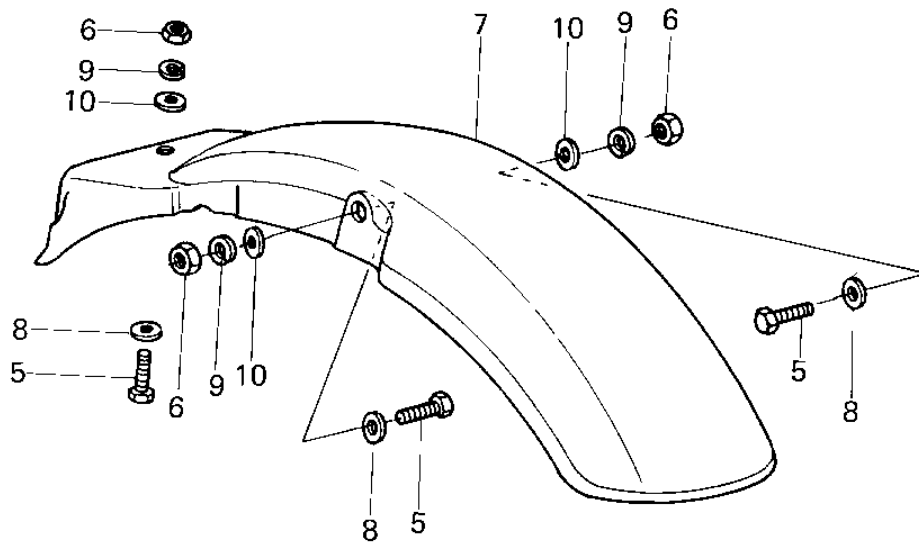

## 1980 KDX80 PARTS DIAGRAM

FENDERS

### FENDERS

ITEM NAME	PART NUMBER	QUANTITY
BOLT-UPSET (Ref # 1)	112G0618	2
WASHER SPRING 6MM (Ref # 2)	461F0600	2
FENDER-FR,LIME GREEN (Ref # 3)	35004-1043-6W	1
WASHER 6.5X20X1.6T (Ref # 4)	92022-125	2
NUT 6MM (Ref # 6)	311B0600	1
FENDER-RR,L.GREEN (Ref # 7)	35023-1025-6W	1
WASHER PLAIN 6MM (Ref # 10)	411B0600	1