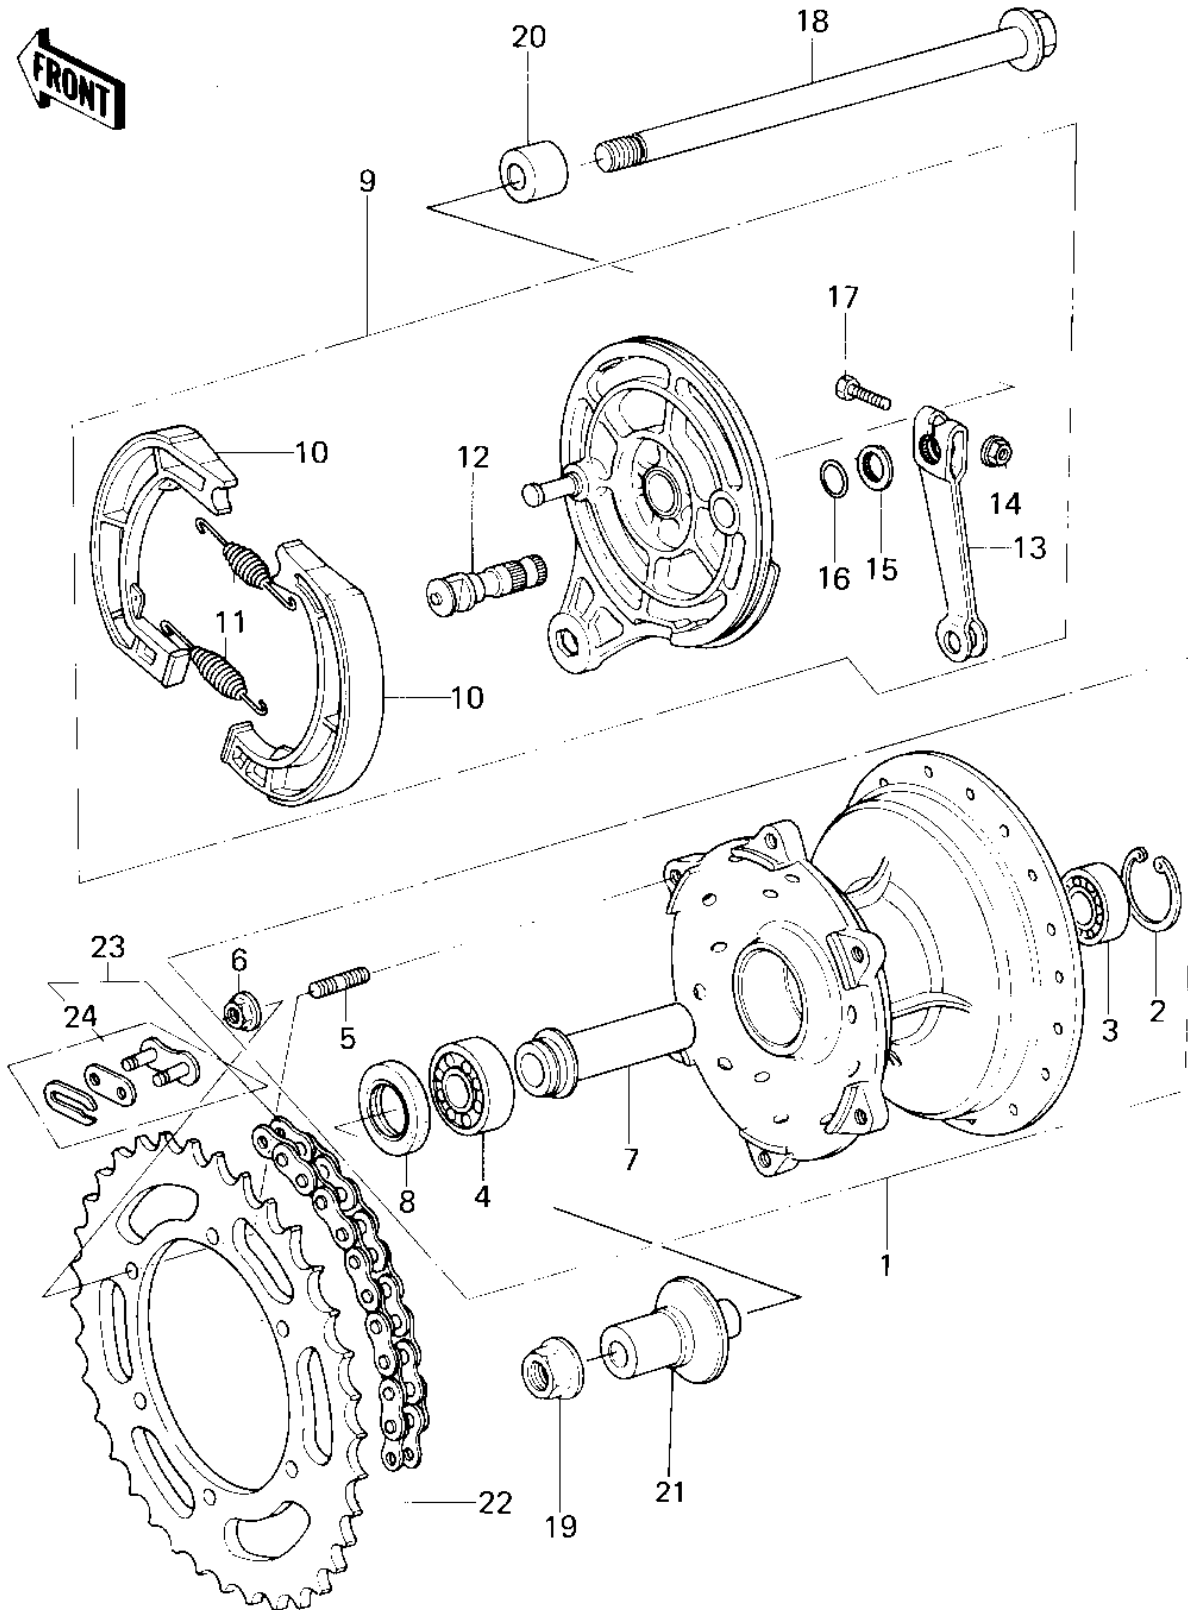

# 1980 KDX80 PARTS DIAGRAM

REAR HUB/BRAKE/CHAIN

# 1980 KDX80 PARTS LIST

## REAR HUB/BRAKE/CHAIN

ITEM NAME	PART NUMBER	QUANTITY
DRUM-ASSY,REAR BRAKE (Ref # 1)	41034-5004	1
CIRCLIP,32MM (Ref # 2)	481J3200	1
BEARING,BALL (Ref # 3)	601B6201U	1
BEARING BALL #6203 (Ref # 4)	601B6203	1
STUD,8X17 (Ref # 5)	92004-1015	6
NUT-8MM (Ref # 6)	92015-1022	6
COLLAR,REAR BRAKE DRM (Ref # 7)	92027-1089	1
OIL SEAL,24X40X8 (Ref # 8)	92049-1012	1
PANEL-ASY,RR BRK (Ref # 9)	41035-1034	1
SHOE,BRAKE (Ref # 10)	41048-1021	2
SPRING,BRAKE SHOE (Ref # 11)	92081-1766	2
CAM,BRAKE,REAR (Ref # 12)	41050-1012	1
LEVER,BRAKE CAM,REAR (Ref # 13)	41053-1010	1
NUT,6MM (Ref # 14)	41072-007	1
WASHER (Ref # 15)	92022-257	1
"O" RING,12MM (Ref # 16)	670B2012	1
BOLT,HEX HEAD,6X30 (Ref # 17)	92001-1135	1
AXLE,REAR (Ref # 18)	41068-1037	1
NUT-12MM (Ref # 19)	92015-1156	1
COLLAR (Ref # 20)	92027-1251	1
COLLAR (Ref # 21)	92027-1250	1
REAR SPROCKET,50T (Ref # 22)	42041-1034	1
REAR SPROCKET,48T (Ref # 22)	42041-1016	1
REAR SPROCKET,52T (Ref # 22)	42041-1035	1
CHAIN ASSY,EK420SHG (Ref # 23)	92057-1098	1
JOINT,CHAIN (Ref # 24)	92058-1016	1