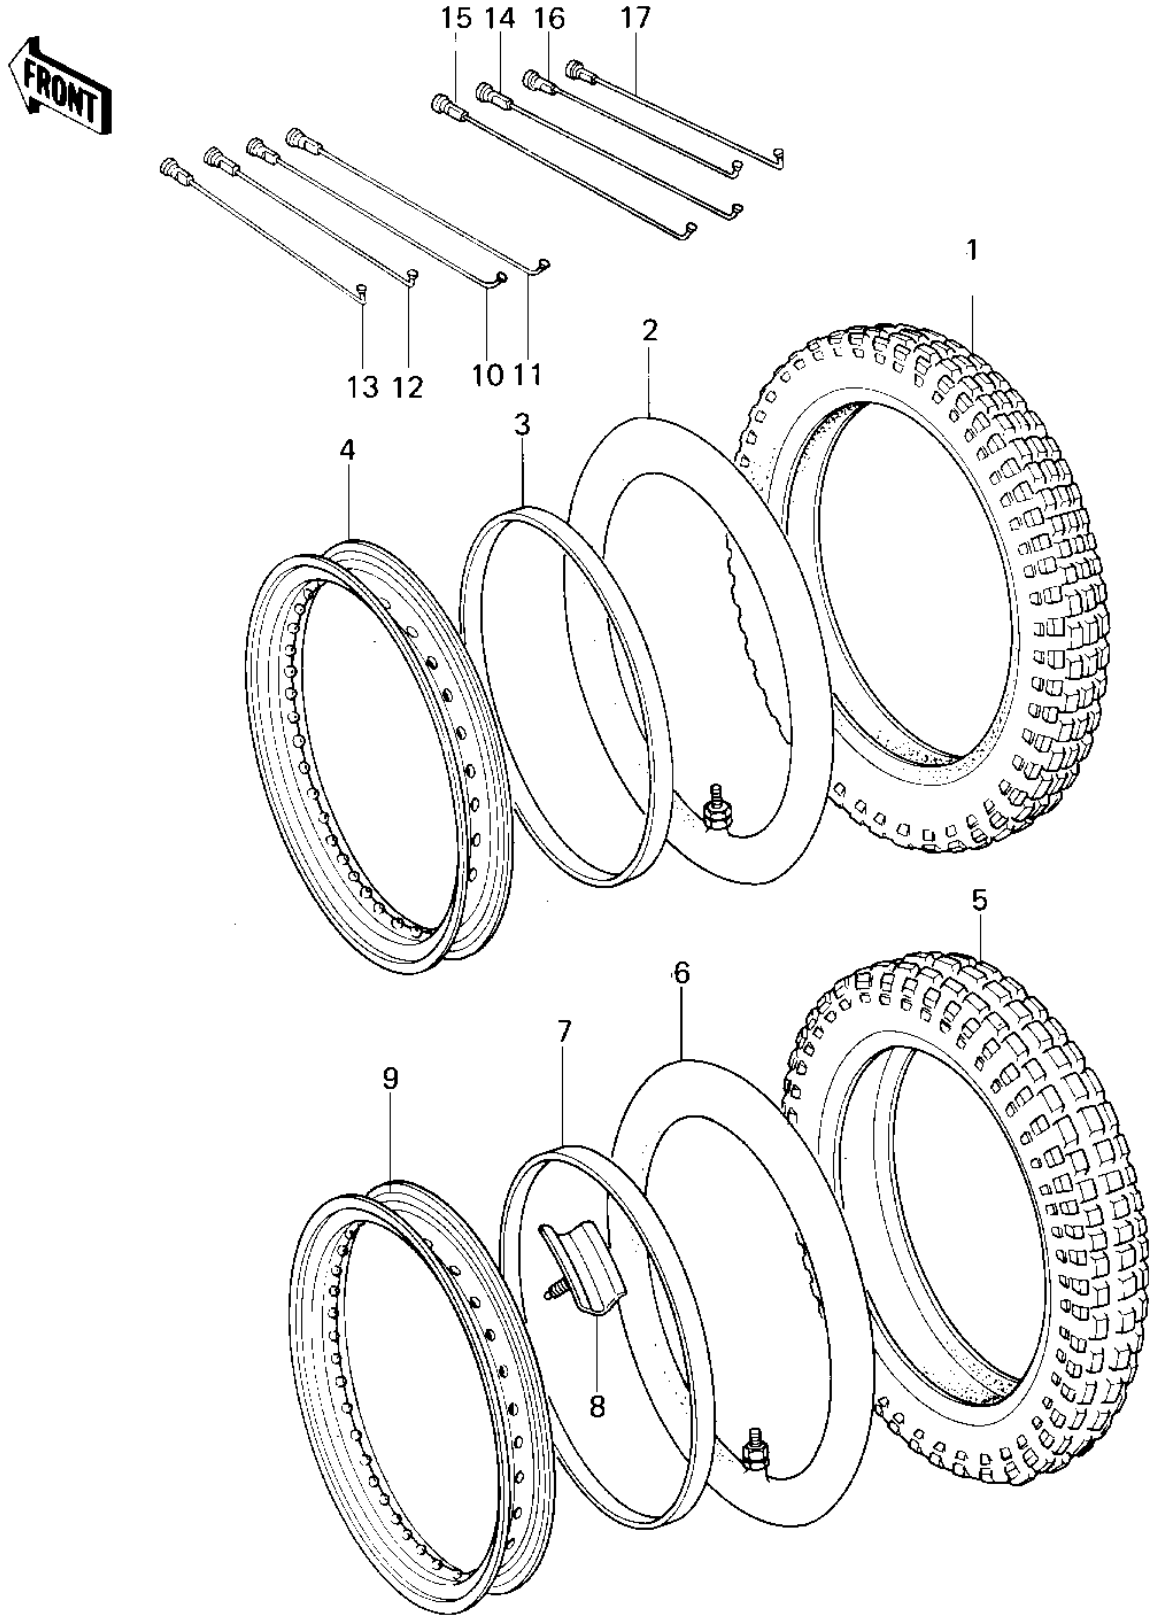

# 1980 KDX80 PARTS DIAGRAM

## WHEELS/TIRES

# 1980 KDX80 PARTS LIST

## WHEELS/TIRES

ITEM NAME	PART NUMBER	QUANTITY
TIRE,FR,70/100-16 39M (Ref # 1)	41002-1553	1
TUBE-TIRE,FR (Ref # 2)	41022-1112	1
BAND,RIM,FRONT (Ref # 3)	41023-024	1
RIM,FRONT (Ref # 4)	41025-1024	1
TIRE,RR,80/100-14 43M (Ref # 5)	41002-1554	1
UNAVAILABLE IN PRICE BOOK (Ref # 6)	410221006	1
BAND,RIM,4.10-14 (Ref # 7)	41023-1025	1
PROTECTOR-BEAD 1.60A (Ref # 8)	41024-006	1
RIM,REAR,1.60X14 (Ref # 9)	41025-1022	1
SPOKE-ASY,FR RH (Ref # 10)	41027-5024	9
SPOKE-ASY,FR RH (Ref # 11)	41028-5021	9
SPOKE-ASY,FR LH (Ref # 12)	41027-5025	9
SPOKE-ASY,FR LH (Ref # 13)	41028-5022	9
SPOKE-ASY,RR LH (Ref # 14)	41027-5028	9
SPOKE ASSY,RR,LH (Ref # 15)	41028-5025	9
SPOKE-ASY,RR RH (Ref # 16)	41027-5029	9
SPOKE ASSY,RR,OUTE RH (Ref # 17)	41028-5026	9