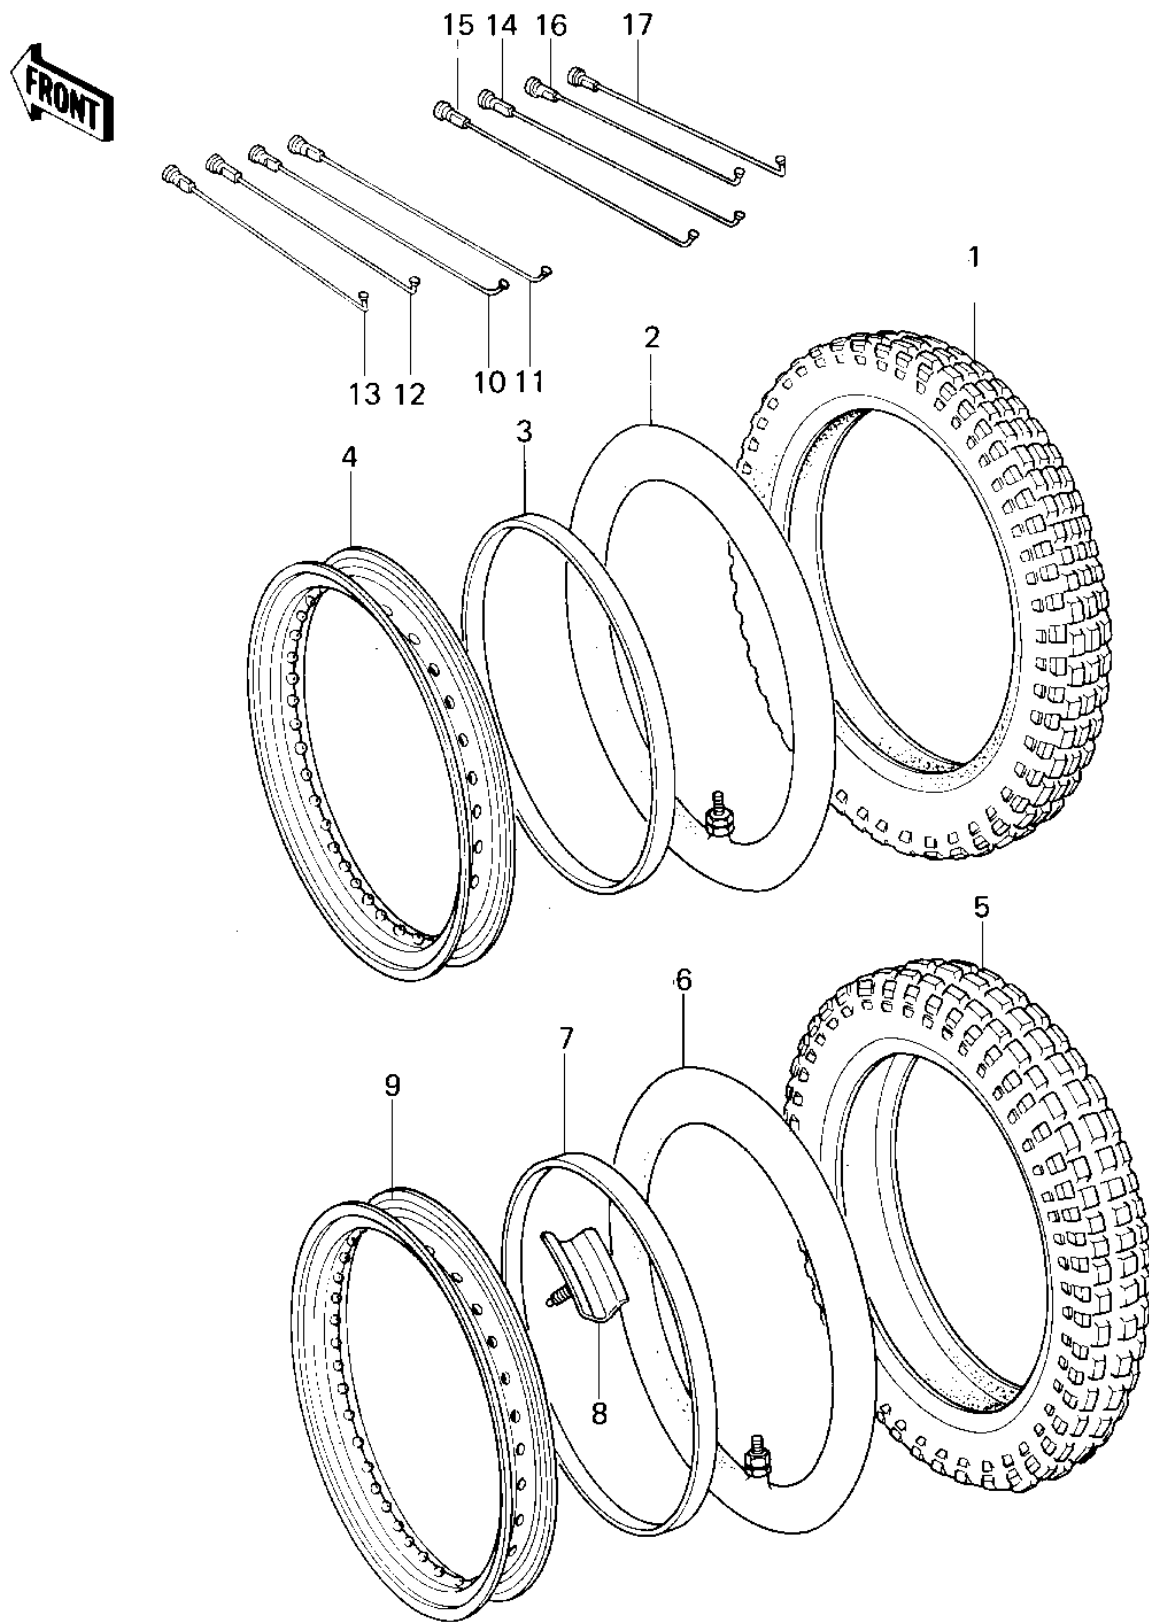

## 1980 KDX80 PARTS DIAGRAM

WHEELS/TIRES

## 1980 KDX80 PARTS LIST

### WHEELS/TIRES

ITEM NAME	PART NUMBER	QUANTITY
TIRE,FR,70/100-16 39M (Ref # 1)	41002-1553	1
TUBE-TIRE,FR (Ref # 2)	41022-1112	1
BAND,RIM,FRONT (Ref # 3)	41023-024	1
RIM,FRONT (Ref # 4)	41025-1024	1
TIRE,RR,80/100-14 43M (Ref # 5)	41002-1554	1
UNAVAILABLE IN PRICE BOOK (Ref # 6)	410221006	1
BAND,RIM,4.10-14 (Ref # 7)	41023-1025	1
PROTECTOR-BEAD 1.60A (Ref # 8)	41024-006	1
RIM,REAR,1.60X14 (Ref # 9)	41025-1022	1
SPOKE-ASY,FR RH (Ref # 10)	41027-5024	1
SPOKE-ASY,FR RH (Ref # 11)	41028-5021	1
SPOKE-ASY,FR LH (Ref # 12)	41027-5025	1
SPOKE-ASY,FR LH (Ref # 13)	41028-5022	1
SPOKE-ASY,RR LH (Ref # 14)	41027-5028	1
SPOKE ASSY,RR,LH (Ref # 15)	41028-5025	1
SPOKE-ASY,RR RH (Ref # 16)	41027-5029	1
SPOKE ASSY,RR,OUTE RH (Ref # 17)	41028-5026	1